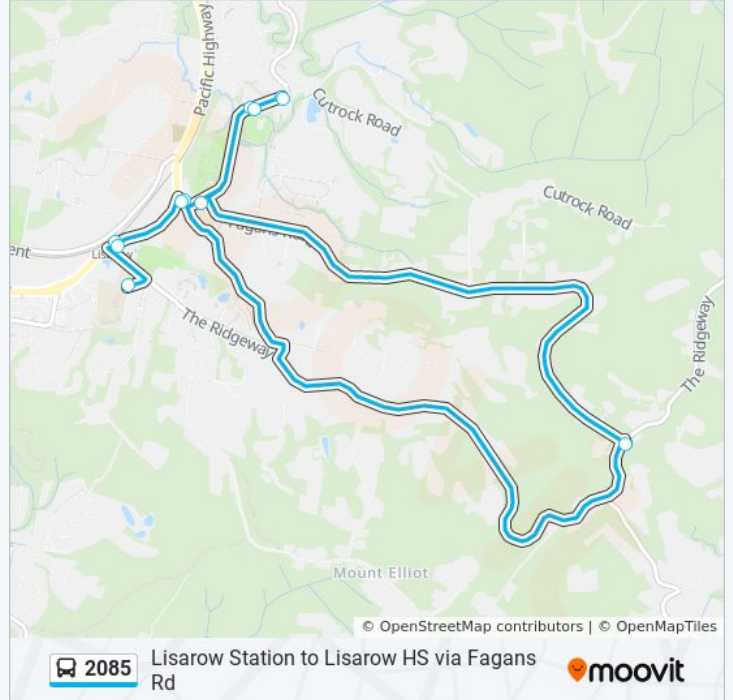

2085 bus time schedules and route maps are available in an offline PDF at moovitapp.com. Use the [Moovit App](#) to see live bus times, train schedule or subway schedule, and step-by-step directions for all public transit in Sydney.

[About Moovit](#) • [MaaS Solutions](#) • [Supported Countries](#) • [Mooviter Community](#)

© 2024 Moovit - All Rights Reserved

Check Live Arrival Times