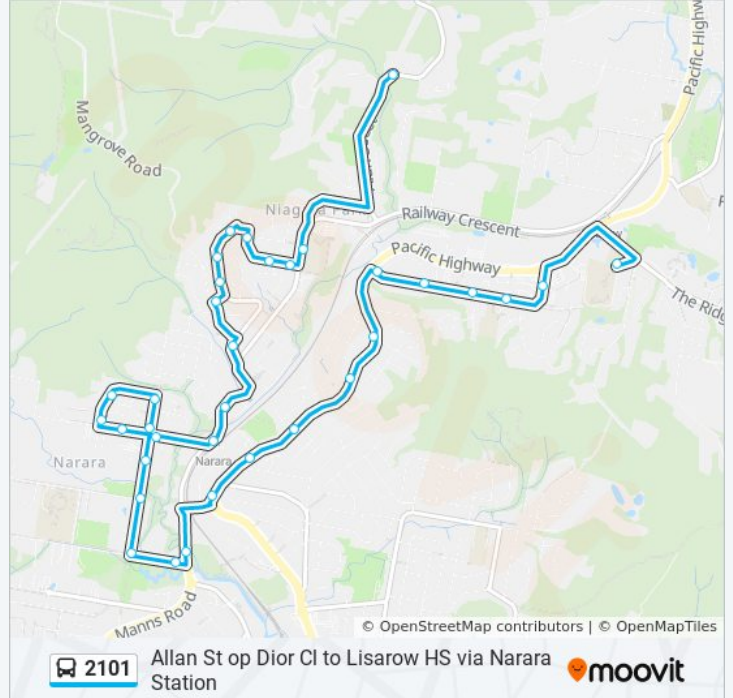

## Direction: Lisarow HS

34 stops

[VIEW LINE SCHEDULE](#)

Alan St opp Dior Cl  
Niagara Park Public School, Narara Valley Dr  
Narooma Rd after Narara Valley Dr  
Narooma Rd opp Byora Cl  
Narooma Rd opp Joppa St  
Gilda Dr opp Courallie Rd  
Gilda Dr before Neeworra Ave  
Gilda Dr opp Dalmeny Rd  
Dalmeny Rd at Mangrove Rd  
Mangrove Rd after Gilda Dr  
Narara Valley Dr opp Bentley Rd  
Narara Station, Narara Valley Dr  
Deane St at Hanlan St South  
Hanlan St South at Deane St  
Hanlan St South at Strand Ave  
Strand Ave opp Pedrotti Cl  
Strand Ave at Deane St  
Deane St before Gardenia Cl  
Hanlan St South opp McLennan St  
Hanlan St South opp Fountains Rd  
Hanlan St South at Carrington St

## 2101 bus Info

**Direction:** Lisarow HS

**Stops:** 34

**Trip Duration:** 29 min

**Line Summary:**

Carrington St before Manns Rd

Manns Rd after Carrington St

Pacific Hwy after Manns Rd

Pacific Hwy opp Berrys Head Rd

Pacific Hwy at Argyle Ave

Pacific Hwy opp Apanie Ave

Pacific Hwy opp Kent St

Newling St after Pacific Hwy

Newling St at Cristina Ave

Newling St opp Pierce St

Newling St opp Narara Public School

Parsons Rd opp Lisarow Plaza

Lisarow High School

2101 bus time schedules and route maps are available in an offline PDF at [moovitapp.com](https://moovitapp.com). Use the [Moovit App](#) to see live bus times, train schedule or subway schedule, and step-by-step directions for all public transit in Sydney.