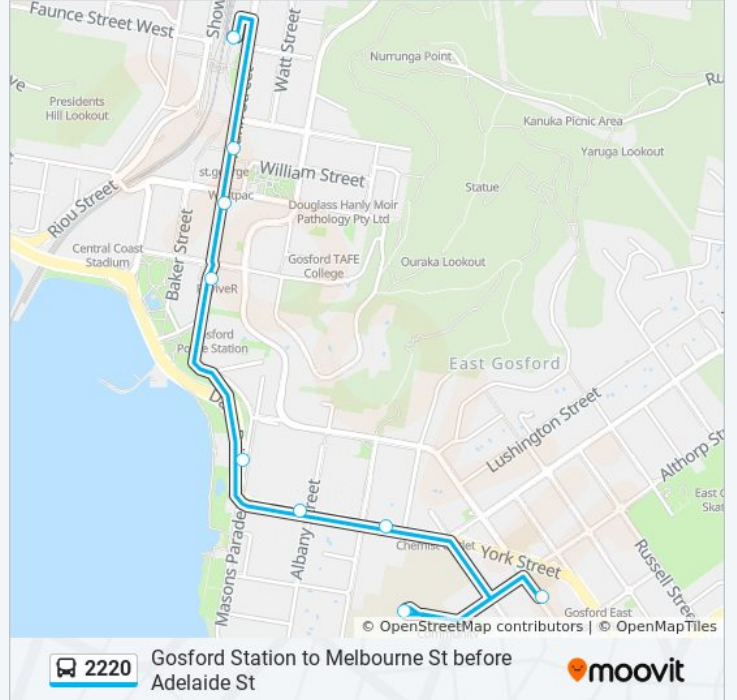

 2220

Gosford Station to Melbourne St before Adelaide St

Get The App

The 2220 bus line Gosford Station to Melbourne St before Adelaide St has one route. For regular weekdays, their operation hours are:

(1) St Patricks: 8:08 AM

Use the Moovit App to find the closest 2220 bus station near you and find out when is the next 2220 bus arriving.

Direction: St Patricks

9 stops

[VIEW LINE SCHEDULE](#)

- Gosford Station, Stand D
- William St Mall, Mann St
- Mann St at Donnison St
- Mann St after Georgiana Tce
- Central Coast Hwy at Masons Pde
- York St before Albany St
- Central Coast Hwy before White St
- St Edwards High School, Russell Drysdale St
- Melbourne St before Adelaide St

2220 bus Time Schedule

St Patricks Route Timetable:

Sunday	Not Operational
Monday	8:08 AM
Tuesday	8:08 AM
Wednesday	8:08 AM
Thursday	8:08 AM
Friday	Not Operational
Saturday	Not Operational

2220 bus Info

Direction: St Patricks

Stops: 9

Trip Duration: 11 min

Line Summary:

2220 bus time schedules and route maps are available in an offline PDF at moovitapp.com. Use the [Moovit App](#) to see live bus times, train schedule or subway schedule, and step-by-step directions for all public transit in Sydney.