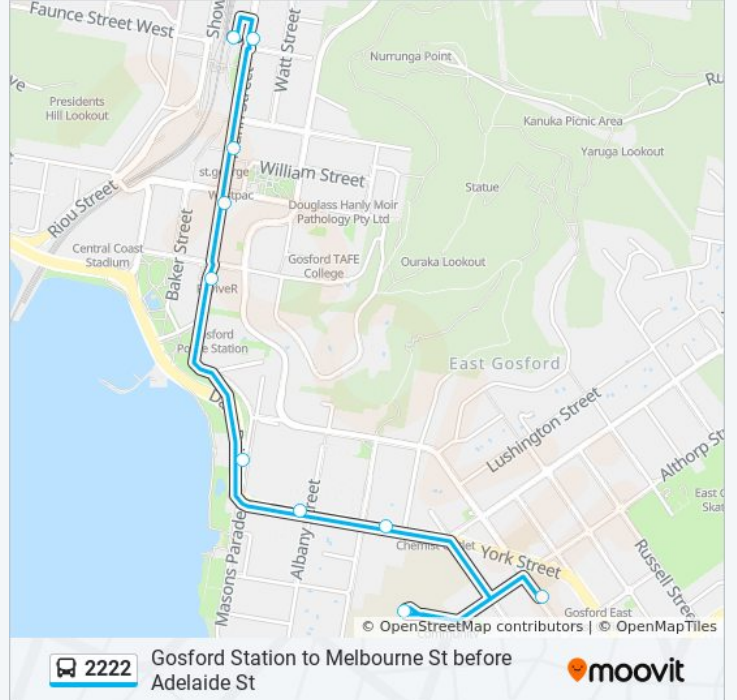

2222

Gosford Station to Melbourne St before Adelaide St

Get The App

The 2222 bus line Gosford Station to Melbourne St before Adelaide St has one route. For regular weekdays, their operation hours are:

(1) St Patricks: 8:15 AM

Use the Moovit App to find the closest 2222 bus station near you and find out when is the next 2222 bus arriving.

Direction: St Patricks

10 stops

[VIEW LINE SCHEDULE](#)

- Gosford Station, Stand D
- Mann St at Faunce St
- William St Mall, Mann St
- Mann St at Donnison St
- Mann St after Georgiana Tce
- Central Coast Hwy at Masons Pde
- York St before Albany St
- Central Coast Hwy before White St
- St Edwards High School, Russell Drysdale St
- Melbourne St before Adelaide St

2222 bus Time Schedule

St Patricks Route Timetable:

Sunday	Not Operational
Monday	8:15 AM
Tuesday	8:15 AM
Wednesday	8:15 AM
Thursday	8:15 AM
Friday	Not Operational
Saturday	Not Operational

2222 bus Info

Direction: St Patricks

Stops: 10

Trip Duration: 10 min

Line Summary:

2222 bus time schedules and route maps are available in an offline PDF at moovitapp.com. Use the [Moovit App](#) to see live bus times, train schedule or subway schedule, and step-by-step directions for all public transit in Sydney.