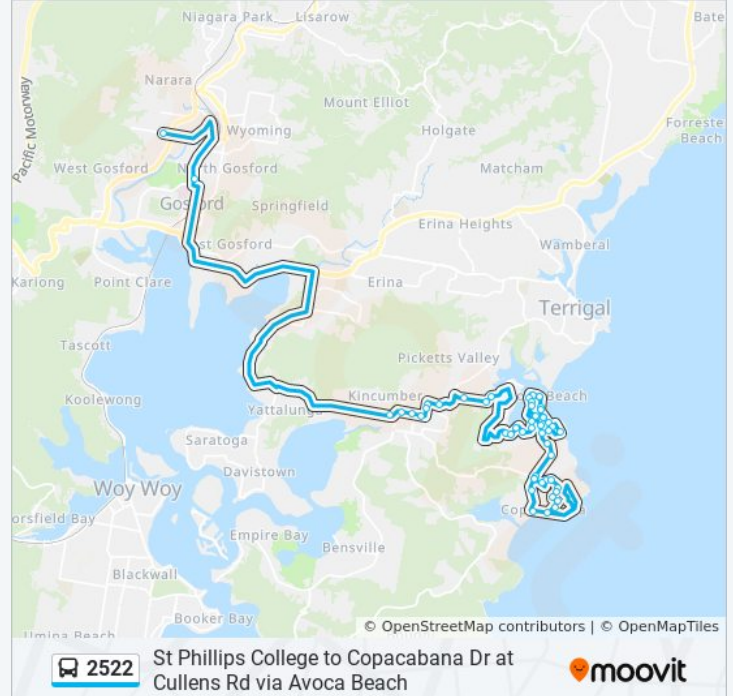

127 Avoca Dr

Avoca Dr opp Austral Ave

Hunter Park, Avoca Dr

57A Avoca Dr

Avoca Dr opp Ascot Ave

Burns St opp Vine St

Avoca Dr before Austral Ave

156A Avoca Dr

Avoca Dr opp Heazlett Park

Cape Three Points Rd after Yodalla Pl

Cape Three Points Rd at Austral Ave

Cape Three Points Rd after Ascot Ave

Cape Three Points Rd at Fairscene Cres

Cape Three Points Rd at Arden Ave

Cape Three Points Rd after Endeavour Dr

Cape Three Points opp Cullens Rd

Copacabana Dr opp Cullens Rd

Chico St after Lucia Ave

Del Mar Dr at Birdland Cl

Del Mar Dr opp Pueblo St

73 Del Mar Dr

Oceano St walkway, Del Mar Dr

Del Mar Dr at Del Rio Dr

Segura St after Del Rio Dr

Segura St at Oceano St

Del Monte Pl opp Segura St

Copacabana Surf Life Saving Club, Del Monte Pl

Copacabana Dr after Helen Dr

Copacabana Dr at Cullens Rd

2522 bus time schedules and route maps are available in an offline PDF at moovitapp.com. Use the [Moovit App](#) to see live bus times, train schedule or subway schedule, and step-by-step directions for all public transit in Sydney.

[About Moovit](#) • [MaaS Solutions](#) • [Supported Countries](#) •

Check Live Arrival Times