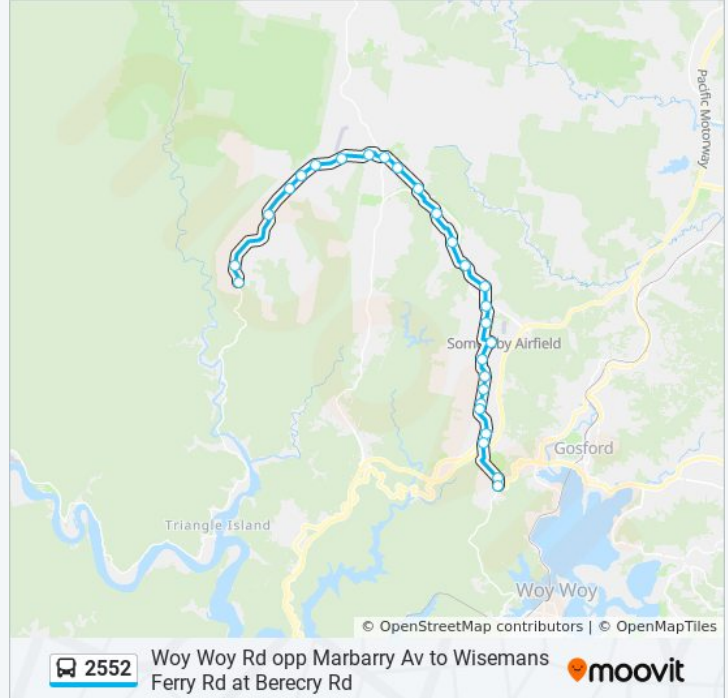

Wisemans Ferry Rd at Parukala Rd

Wisemans Ferry Rd opp Mangrove Mountain Union Church

Wisemans Ferry Rd opp Mangrove Mountain Village Shops

Wisemans Ferry Rd at Niclins Rd

Wisemans Ferry Rd at Lillicrapps Rd

Wisemans Ferry Rd opp Pembertons Hill Rd

Wisemans Ferry Rd at Berecry Rd

2552 bus time schedules and route maps are available in an offline PDF at moovitapp.com. Use the [Moovit App](#) to see live bus times, train schedule or subway schedule, and step-by-step directions for all public transit in Sydney.

[About Moovit](#) · [MaaS Solutions](#) · [Supported Countries](#) · [Mooviter Community](#)

© 2024 Moovit - All Rights Reserved

Check Live Arrival Times