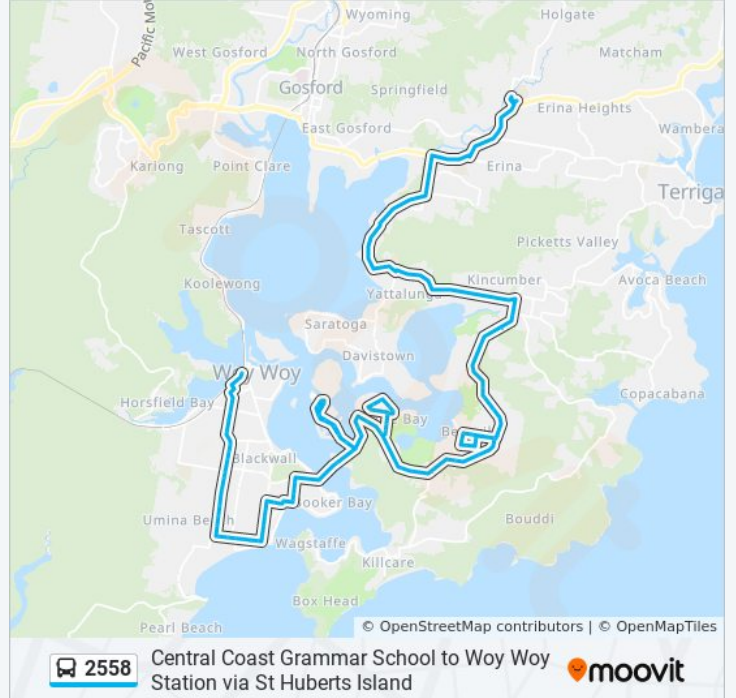

Greenfield Rd opp Rosella Rd

33 Greenfield Rd

Greenfield Rd before Rickard Rd

Kendall Rd opp Shelly Beach Rd

Sorrento Rd at Boongala Ave

Gordon Rd opp Empire Bay Progress Hall

Gordon Rd at Boongala Ave

Rickard Rd opp Rosella Rd

Rickard Rd opp Myrtle St

Rickard Rd opp Echuca Rd

Greenfield Rd after Rickard Rd

38 Greenfield Rd

Greenfield Rd before Rosella Rd

Empire Bay Dr opp Greenfield Rd

142 Empire Bay Dr

Empire Bay Dr at Yugari Cres

Empire Bay Dr opp The Cove Retirement Village

Empire Bay Dr opp Helmsman Bvd

2 Helmsman Bvd

Helmsman Bvd opp Barracouta Ave

Helmsman Bvd opp Salacia Cl

Helmsman Bvd opp Nautilus Cres

Helmsman Bvd opp Marina View Pde

Discovery St after Weatherly Pde

Discovery St at Beachfront Pde

Helmsman Bvd at Skiff Pl

Helmsman Bvd at Marina View Pde

Helmsman Bvd before Nautilus Cres

Helmsman Bvd at Salacia Cl

Helmsman Bvd at Barracouta Ave

1 Helmsman Bvd

Daley Ave opp Helmsman Bvd

Maitland Bay Drive Bridge, Maitland Bay Dr