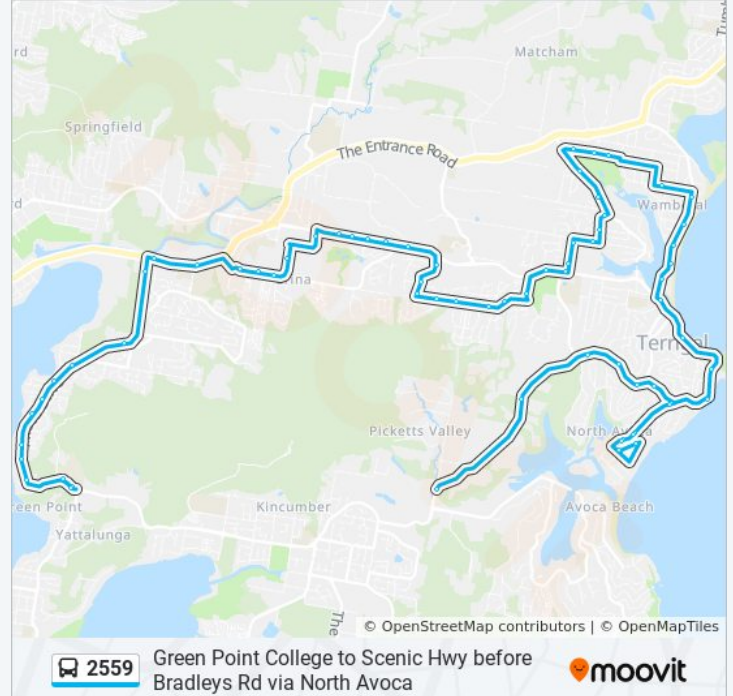

(1) Picketts Valley: 3:36 PM

Use the Moovit App to find the closest 2559 bus station near you and find out when is the next 2559 bus arriving.

Direction: Picketts Valley

69 stops

[VIEW LINE SCHEDULE](#)

- Green Point Christian College, Avoca Dr
- Avoca Dr opp Davistown Rd
- Avoca Dr after Davistown Rd
- Avoca Dr at Elfin Hill Rd
- Avoca Dr after Lexington Pde
- Avoca Dr opp Aroona Rd
- Avoca Dr opp Kanangra St
- Avoca Dr at Edgewater Ave
- Avoca Dr after Bayside Dr
- Avoca Dr at Park Cres
- 117 Avoca Dr
- Avoca Dr opp Green Point Shopping Village
- Avoca Dr before The Entrance Rd
- Central Coast Hwy opp Avoca Dr
- Central Coast Hwy opp Ernest St
- Karalta Rd after Karalta Lane
- Karalta Rd after Miranda Ave
- Karalta Rd opp Bronzewing Dr
- Erina Fair, Stand F
- Tarragal Glen Ave before Terrigal Dr
- Matthew John Nursing Home, Terrigal Dr

Direction: Picketts Valley

Stops: 69

Trip Duration: 55 min

Line Summary:

HammondCare Residential Care, Terrigal Dr

319 Terrigal Dr

Terrigal Dr opp Jesse Hurley Dr

Terrigal Dr at Portsmouth Rd

Willoughby Rd at Fairway Dr

Windsor Rd at Edinburgh Cct

Windsor Rd at Pembroke Rd

Windsor Rd at Byrons Rd

Dover Rd opp Lake View Rd

Ocean View Dr opp Prince St

Ocean View Dr opp Bundara Ave

Ocean View Dr opp Lake View Rd

Ocean View Dr before Pacific St

Ocean View Dr after Pacific St

Terrigal Dr opp Barnhill Rd

Terrigal Surf Life Saving Club, Terrigal Esp

Scenic Hwy opp Tiarri Cr

Scenic Hwy opp Ash St

Tramway Rd after Coast Rd