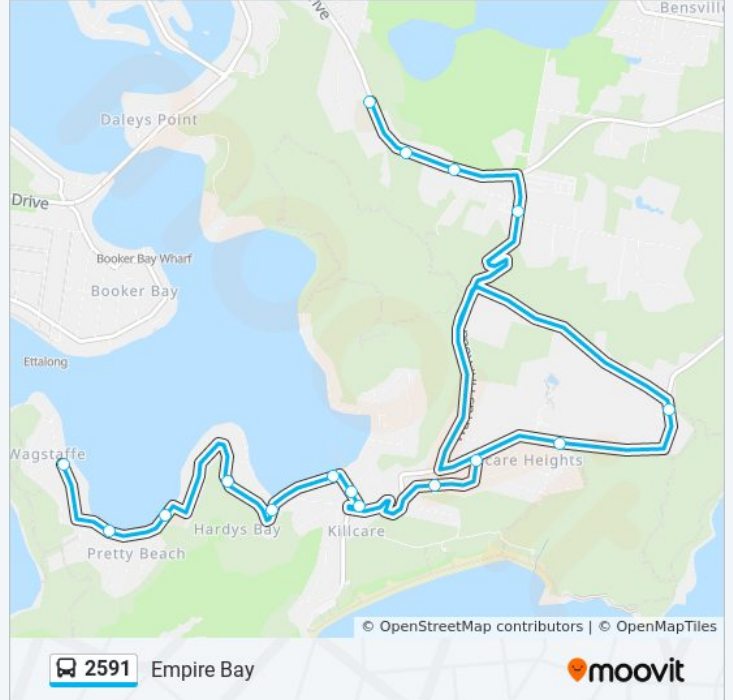

2591 bus time schedules and route maps are available in an offline PDF at moovitapp.com. Use the [Moovit App](#) to see live bus times, train schedule or subway schedule, and step-by-step directions for all public transit in Sydney.

[About Moovit](#) • [MaaS Solutions](#) • [Supported Countries](#) • [Mooviter Community](#)

© 2024 Moovit - All Rights Reserved

Check Live Arrival Times