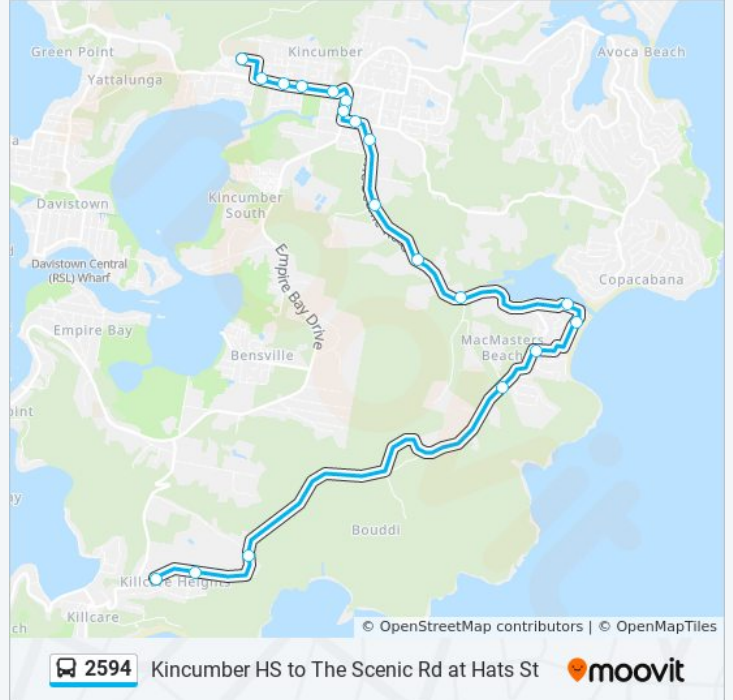

 2594

Kincumber HS to The Scenic Rd at Hats St

[Get The App](#)

The 2594 bus line Kincumber HS to The Scenic Rd at Hats St has one route. For regular weekdays, their operation hours are:

(1) Killcare Heights: 2:40 PM

Use the Moovit App to find the closest 2594 bus station near you and find out when is the next 2594 bus arriving.

Direction: Killcare Heights

19 stops

[VIEW LINE SCHEDULE](#)

- Kincumber St opp Kincumber High School
- Broadwater Court Retirement Village, Avoca Dr
- Avoca Dr at Tilba St
- Avoca Dr at Davis St
- Kincumber Public School, Avoca Dr
- Empire Bay Dr opp St Paul's Anglican Church
- Empire Bay Dr at Sundowner Ave
- The Scenic Rd before Cullens Rd
- Grevillea Grove Village, The Scenic Rd
- The Scenic Rd at Doyle St
- The Scenic Rd opp 737
- The Scenic Rd opp Bounty Hill Rd
- Lakeside Dr after Three Points Ave
- Tudibaring Pde opp Three Points Ave
- Warri Cres at The Scenic Rd
- The Scenic Rd at Ocean Dr
- Bouddi National Park, The Scenic Rd
- The Scenic Rd at Manly View Rd
- The Scenic Rd at Hats St

2594 bus Time Schedule

Killcare Heights Route Timetable:

Sunday	Not Operational
Monday	2:40 PM
Tuesday	2:40 PM
Wednesday	2:40 PM
Thursday	2:40 PM
Friday	Not Operational
Saturday	Not Operational

2594 bus Info

Direction: Killcare Heights

Stops: 19

Trip Duration: 26 min

Line Summary:

2594 bus time schedules and route maps are available in an offline PDF at moovitapp.com. Use the [Moovit App](#) to see live bus times, train schedule or subway schedule, and step-by-step directions for all public transit in Sydney.