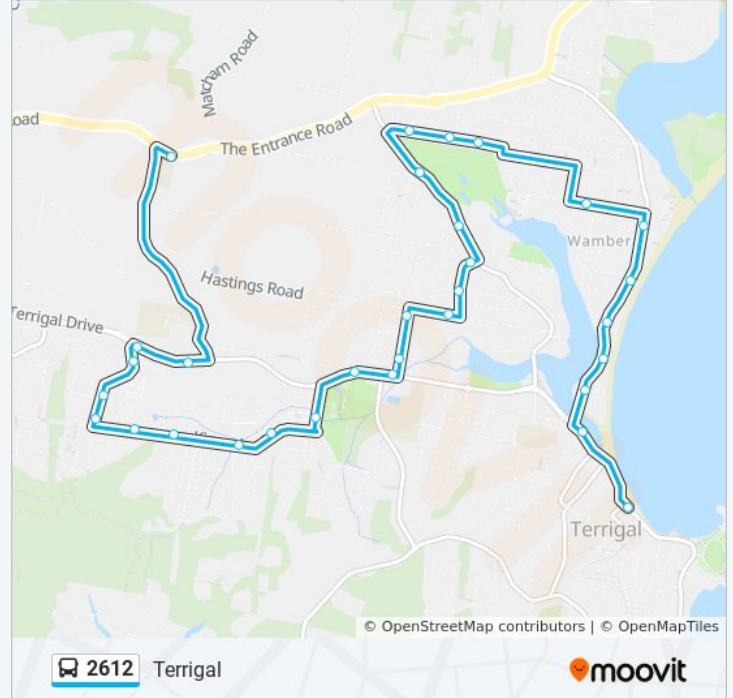

Brunswick Rd after Terrigal Dr

Brunswick Rd before Hastings Rd

Hastings Rd before Aspen Ave

Aspen Ave at Anchorage Cres

Aspen Ave after Arnold Cres

Willoughby Rd opp Selma Cl

Willoughby Rd at Fairway Dr

Windsor Rd at Edinburgh Cct

**2612 bus Info**

**Direction:** Terrigal

**Stops:** 31

**Trip Duration:** 25 min

**Line Summary:**

Windsor Rd at Byrons Rd

Dover Rd opp Lake View Rd

Ocean View Dr opp Prince St

Ocean View Dr opp Bundara Ave

Ocean View Dr opp Lake View Rd

Ocean View Dr before Pacific St

Ocean View Dr after Pacific St

Terrigal Dr opp Barnhill Rd

Terrigal Surf Life Saving Club, Terrigal Esp

2612 bus time schedules and route maps are available in an offline PDF at [moovitapp.com](https://moovitapp.com). Use the [Moovit App](#) to see live bus times, train schedule or subway schedule, and step-by-step directions for all public transit in Sydney.