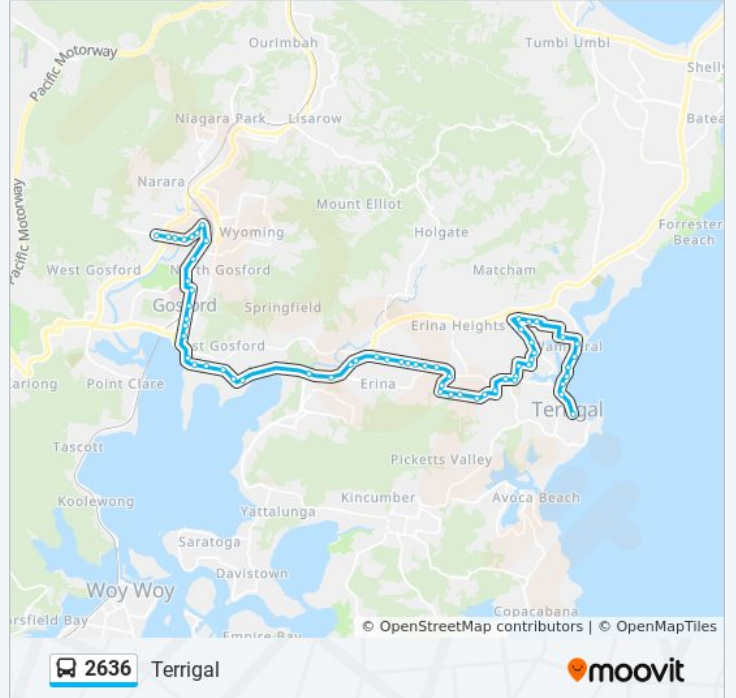

Direction: Terrigal

60 stops

[VIEW LINE SCHEDULE](#)

- St Phillip's Christian College, Narara Creek Rd
- Maliwa Rd after Manns Rd
- Maliwa Rd opp Jirrang Rd
- Maliwa Rd at Kimberley Ave
- Maliwa Rd before Adam St
- Maliwa Rd opp Rowena Rd
- Maliwa Rd before Showground Rd
- Paddy Clifton Oval, Showground Rd
- Showground Rd opp Glennie St West
- Showground Rd opp Gosford High School
- Mann St at Etna St
- Mann St at Faunce St
- William St Mall, Mann St
- Mann St at Donnison St
- Mann St after Georgiana Tce
- Central Coast Hwy at Masons Pde
- York St before Albany St
- Central Coast Hwy before White St
- St Patrick's Primary School, Central Coast Hwy
- Central Coast Hwy after Adelaide St
- Central Coast Hwy after Brougham St
- Central Coast Hwy opp Avoca Dr

Stops: 60

Trip Duration: 40 min

Line Summary:

Central Coast Hwy opp Ernest St
Central Coast Hwy after Bonnal Rd
Central Coast Hwy before Barralong Rd
Terrigal Dr after Penrose Cres
Terrigal Dr at Kuburra Rd
Matthew John Nursing Home, Terrigal Dr
HammondCare Residential Care, Terrigal Dr
319 Terrigal Dr
Terrigal Dr opp Jesse Hurley Dr
Terrigal Dr at Portsmouth Rd
Mobbs Rd opp Stratford Park Dr
Mobbs Rd opp Wellesbourne Ave
Mobbs Rd before Kings Ave
Kings Ave after Mayfair Cl
Kings Ave before Lindford Pl
Kings Ave opp Belar Ave
Kings Ave at Sheffield Dr
Duffys Rd opp Breakers Indoor Sports Stadium
Terrigal Dr at Holmes Rd
Terrigal Dr at Brunswick Rd
Brunswick Rd after Terrigal Dr
Brunswick Rd before Hastings Rd
Hastings Rd before Aspen Ave
Aspen Ave at Anchorage Cres
Aspen Ave after Arnold Cres
Willoughby Rd opp Selma Cl
Willoughby Rd at Fairway Dr
Windsor Rd at Edinburgh Cct
Windsor Rd at Pembroke Rd
Windsor Rd at Byrons Rd
Dover Rd opp Lake View Rd
Ocean View Dr opp Prince St
Ocean View Dr opp Bundara Ave