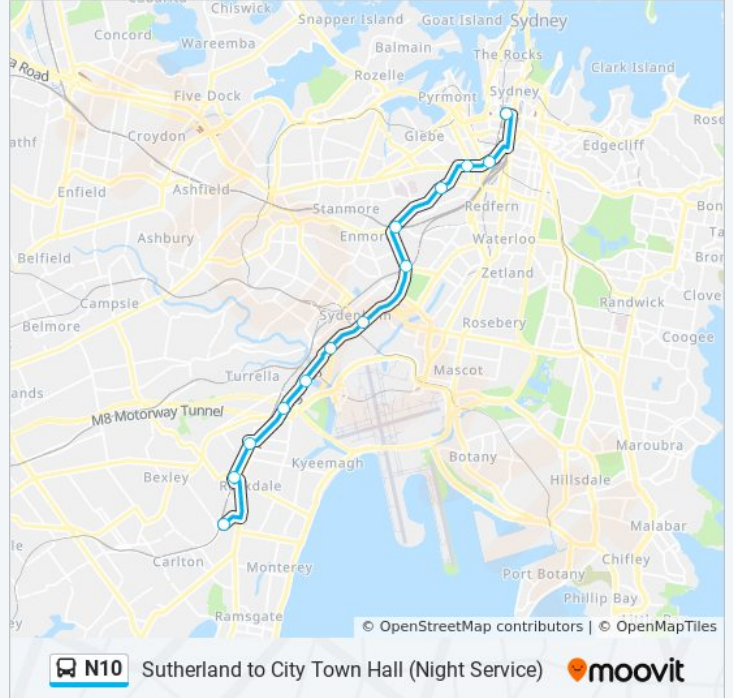

Use the Moovit App to find the closest N10 bus station near you and find out when is the next N10 bus arriving.

Direction: Kogarah Station

13 stops

[VIEW LINE SCHEDULE](#)

- Town Hall Station, Park St, Stand H
- Central Station, Railway Square, Stand M
- Broadway at Buckland St
- University of Sydney, City Rd
- Newtown Station, King St, Stand D
- King St opp St Peters Station
- Princes Hwy opp Railway Rd
- Princes Hwy at Fanning St
- Cahill Park, Princes Hwy
- Princes Hwy at Kyle St
- Banksia Station, Railway St
- Rockdale Station, Railway St, Stand G
- Kogarah Station, Regent St, Stand D

N10 bus Time Schedule

Kogarah Station Route Timetable:

Sunday	Not Operational
Monday	Not Operational
Tuesday	Not Operational
Wednesday	Not Operational
Thursday	Not Operational
Friday	1:15 AM - 4:45 AM
Saturday	Not Operational

N10 bus Info

Direction: Kogarah Station

Stops: 13

Trip Duration: 29 min

Line Summary:

Direction: Sutherland Station

21 stops

[VIEW LINE SCHEDULE](#)

- Town Hall Station, Park St, Stand H
- Central Station, Railway Square, Stand M
- Broadway at Buckland St
- University of Sydney, City Rd
- Newtown Station, King St, Stand D
- King St opp St Peters Station
- Princes Hwy opp Railway Rd
- Princes Hwy at Fanning St
- Cahill Park, Princes Hwy
- Princes Hwy at Kyle St
- Banksia Station, Railway St
- Rockdale Station, Railway St, Stand G
- Kogarah Station, Regent St, Stand D
- Railway Pde opp Carlton Station
- Railway Pde opp Allawah Station
- Hurstville Station, Ormonde Pde, Stand L
- Penshurst Station, Bridge St
- Mortdale Station, Pitt St, Stand B