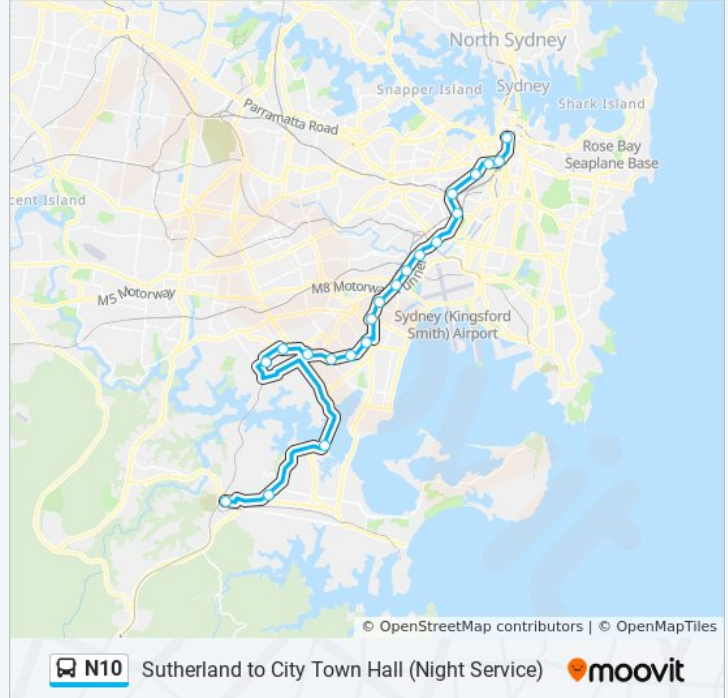

Use the Moovit App to find the closest N10 bus station near you and find out when is the next N10 bus arriving.

Direction: Kogarah Station

13 stops

[VIEW LINE SCHEDULE](#)

- Town Hall Station, Park St, Stand H
- Central Station, Railway Square, Stand M
- Broadway at Buckland St
- University of Sydney, City Rd
- Newtown Station, King St, Stand D
- King St opp St Peters Station
- Princes Hwy opp Railway Rd
- Princes Hwy at Fanning St
- Cahill Park, Princes Hwy
- Princes Hwy at Kyle St
- Banksia Station, Railway St
- Rockdale Station, Railway St, Stand G
- Kogarah Station, Regent St, Stand D

N10 bus Info

Direction: Kogarah Station

Stops: 13

Trip Duration: 29 min

Line Summary:

Direction: Sutherland Station

21 stops

[VIEW LINE SCHEDULE](#)

N10 bus Info

Direction: Sutherland Station

Stops: 21

Trip Duration: 62 min

Line Summary:

Princes Hwy opp Clare St

GyMEA Technology High School, Princes Hwy

Sutherland Station, Flora St, Stand F

Direction: Town Hall Station

21 stops

[VIEW LINE SCHEDULE](#)

Sutherland Station, Flora St, Stand F

Princes Hwy opp GyMEA Technology High School

Princes Hwy after Clare St

Mortdale Station, Pitt St, Stand B