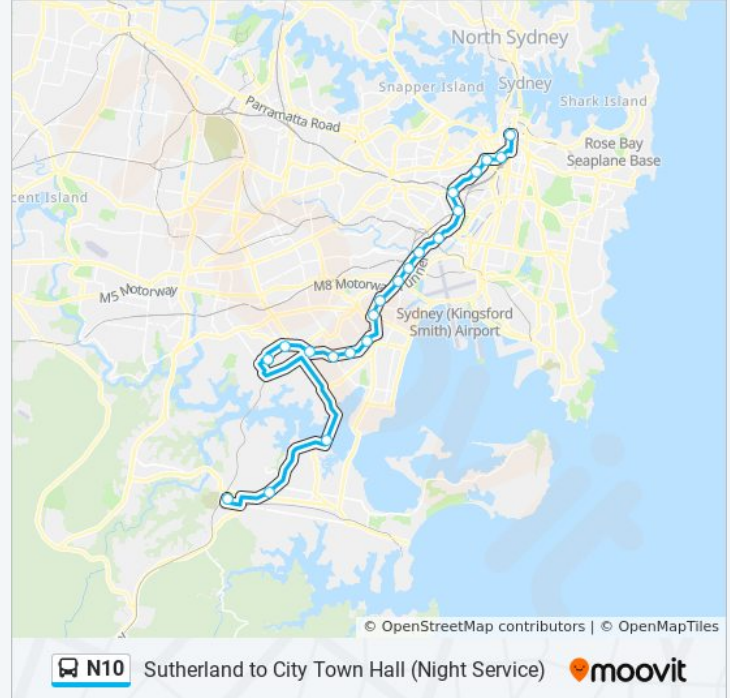

Use the Moovit App to find the closest N10 bus station near you and find out when is the next N10 bus arriving.

Direction: Kogarah Station

13 stops

[VIEW LINE SCHEDULE](#)

- Town Hall Station, Park St, Stand H
- Central Station, Railway Square, Stand M
- Broadway at Buckland St
- University of Sydney, City Rd
- Newtown Station, King St, Stand D
- King St opp St Peters Station
- Princes Hwy opp Railway Rd
- Princes Hwy at Fanning St
- Cahill Park, Princes Hwy
- Princes Hwy at Kyle St
- Banksia Station, Railway St
- Rockdale Station, Railway St, Stand G
- Kogarah Station, Regent St, Stand D

N10 bus Info

Direction: Kogarah Station

Stops: 13

Trip Duration: 29 min

Line Summary:

Direction: Sutherland Station

21 stops

[VIEW LINE SCHEDULE](#)

- Town Hall Station, Park St, Stand H
- Central Station, Railway Square, Stand M
- Broadway at Buckland St
- University of Sydney, City Rd
- Newtown Station, King St, Stand D
- King St opp St Peters Station
- Princes Hwy opp Railway Rd
- Princes Hwy at Fanning St
- Cahill Park, Princes Hwy
- Princes Hwy at Kyle St
- Banksia Station, Railway St
- Rockdale Station, Railway St, Stand G
- Kogarah Station, Regent St, Stand D
- Railway Pde opp Carlton Station
- Railway Pde opp Allawah Station
- Hurstville Station, Ormonde Pde, Stand L
- Penshurst Station, Bridge St
- Mortdale Station, Pitt St, Stand B

N10 bus Info

Direction: Town Hall Station

Stops: 21

Trip Duration: 62 min

Line Summary:

Broadway Shopping Centre, Broadway

Central Station, Railway Square, Stand J

Town Hall Station, Park St, Stand K