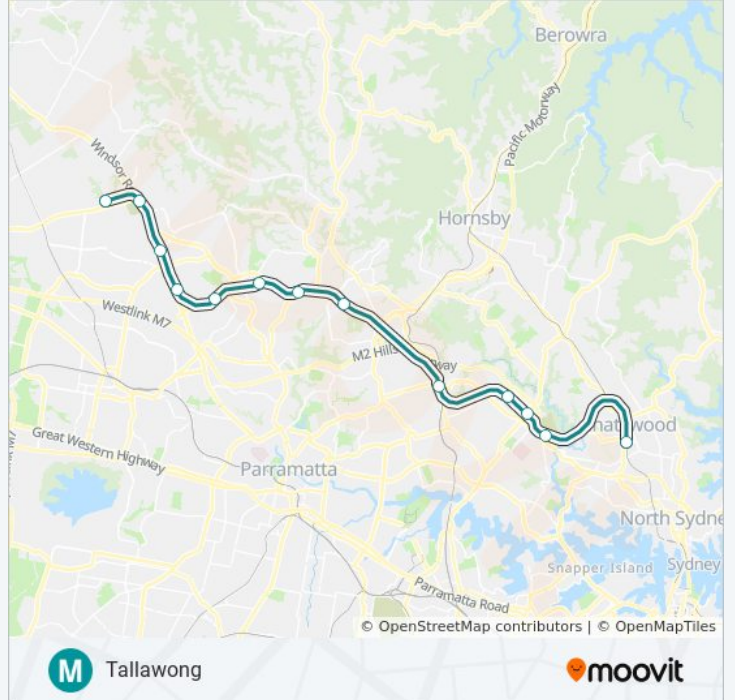

### M metro Info

**Direction:** Chatswood

**Stops:** 13

**Trip Duration:** 37 min

**Line Summary:**

**Direction: Tallawong**

13 stops

[VIEW LINE SCHEDULE](#)

- Chatswood Station
- North Ryde Station
- Macquarie Park Station
- Macquarie University Station
- Epping Station
- Cherrybrook Station
- Castle Hill Station
- Hills Showground Station
- Norwest Station
- Bella Vista Station
- Kellyville Station
- Rouse Hill Station
- Tallawong Station

**M metro Time Schedule**

Tallawong Route Timetable:

Sunday	12:07 AM - 11:37 PM
Monday	5:07 AM - 11:37 PM
Tuesday	12:07 AM - 11:37 PM
Wednesday	12:07 AM - 11:37 PM
Thursday	12:07 AM - 11:37 PM
Friday	12:07 AM - 11:57 PM
Saturday	12:07 AM - 11:57 PM

**M metro Info**

**Direction:** Tallawong

**Stops:** 13

**Trip Duration:** 37 min

**Line Summary:**

M metro time schedules and route maps are available in an offline PDF at [moovitapp.com](https://moovitapp.com). Use the [Moovit App](#) to see live bus times, train schedule or subway schedule, and step-by-step directions for all public transit in Sydney.