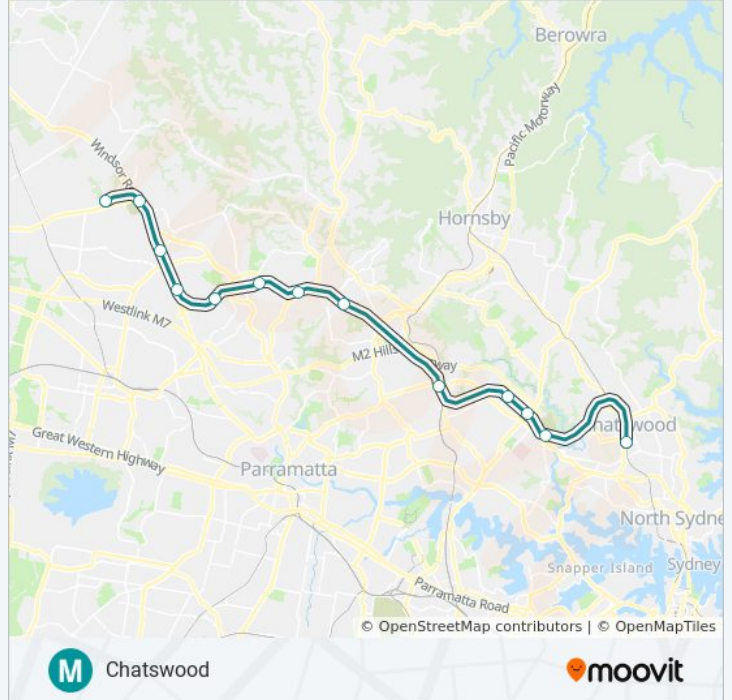

### Direction: Chatswood

13 stops

[VIEW LINE SCHEDULE](#)

- Tallawong Station
- Rouse Hill Station
- Kellyville Station
- Bella Vista Station
- Norwest Station
- Hills Showground Station
- Castle Hill Station
- Cherrybrook Station
- Epping Station
- Macquarie University Station
- Macquarie Park Station
- North Ryde Station
- Chatswood Station

### M metro Time Schedule

Chatswood Route Timetable:

Sunday	12:05 AM - 11:55 PM
Monday	4:35 AM - 11:55 PM
Tuesday	4:35 AM - 11:55 PM
Wednesday	4:35 AM - 11:55 PM
Thursday	4:35 AM - 11:55 PM
Friday	4:35 AM - 11:55 PM
Saturday	12:05 AM - 11:55 PM

### M metro Info

**Direction:** Chatswood

**Stops:** 13

**Trip Duration:** 37 min

**Line Summary:**

**Direction: Tallawong**

13 stops

[VIEW LINE SCHEDULE](#)

**M metro Info**

**Direction:** Tallawong

**Stops:** 13

**Trip Duration:** 37 min

**Line Summary:**

M metro time schedules and route maps are available in an offline PDF at [moovitapp.com](https://moovitapp.com). Use the [Moovit App](#) to see live bus times, train schedule or subway schedule, and step-by-step directions for all public transit in Sydney.