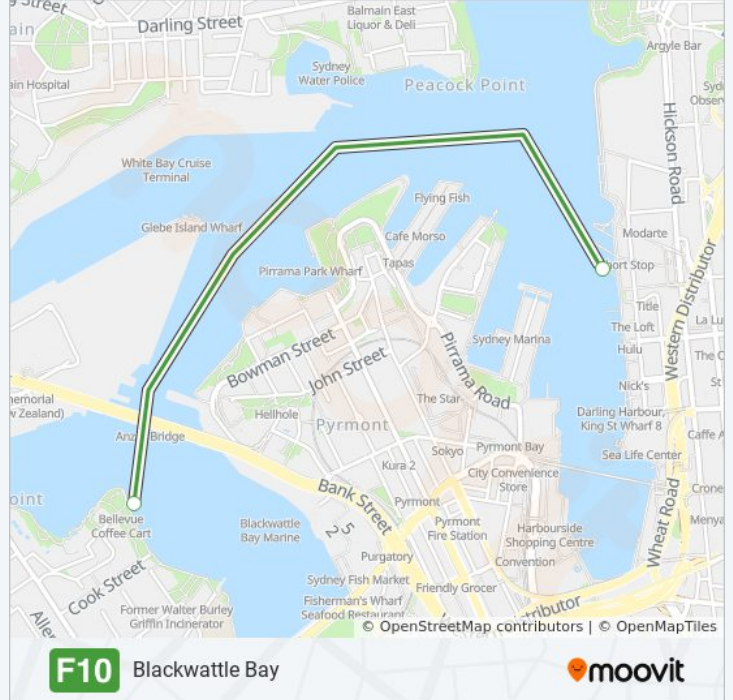

Blackwattle Bay

Get The App

The F10 ferry line (Blackwattle Bay) has 2 routes. For regular weekdays, their operation hours are:
(1) Barangaroo: 6:41 AM - 7:41 PM(2) Blackwattle Bay: 6:56 AM - 7:56 PM
Use the Moovit App to find the closest F10 ferry station near you and find out when is the next F10 ferry arriving.

Direction: Barangaroo
2 stops
[VIEW LINE SCHEDULE](#)

Blackwattle Bay Wharf

Barangaroo Wharf 2

F10 ferry Time Schedule
Barangaroo Route Timetable:

| | |
|-----------|-------------------|
| Sunday | 8:41 AM - 6:41 PM |
| Monday | 6:41 AM - 7:41 PM |
| Tuesday | 6:41 AM - 7:41 PM |
| Wednesday | 6:41 AM - 7:41 PM |
| Thursday | 6:41 AM - 7:41 PM |
| Friday | 8:41 AM - 6:11 PM |
| Saturday | 8:41 AM - 6:41 PM |

F10 ferry Info
Direction: Barangaroo
Stops: 2
Trip Duration: 17 min
Line Summary:

Direction: Blackwattle Bay

2 stops

[VIEW LINE SCHEDULE](#)

Barangaroo Wharf 2

Blackwattle Bay Wharf

F10 ferry Time Schedule

Blackwattle Bay Route Timetable:

F10 ferry Info

Direction: Blackwattle Bay

Stops: 2

Trip Duration: 13 min

Line Summary:

F10 ferry time schedules and route maps are available in an offline PDF at moovitapp.com. Use the [Moovit App](#) to see live bus times, train schedule or subway schedule, and step-by-step directions for all public transit in Sydney.