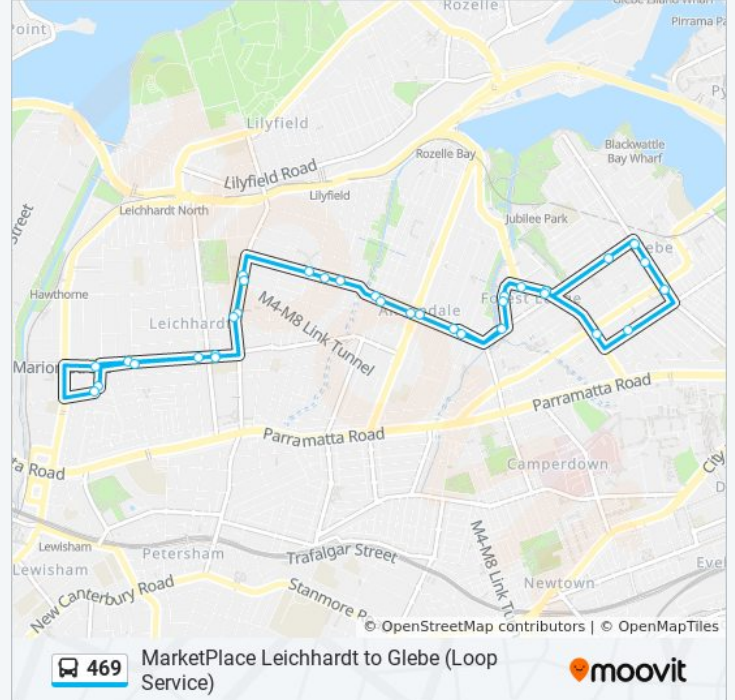

Minogue Cres opp Scotsman St

Minogue Crescent Reserve, Minogue Cres

Booth St at Nelson St

Booth St at Johnston St

Booth St at Young St

Moore St before Catherine St

Balmain Rd opp Sydney Secondary College
Leichhardt Campus

Balmain Rd opp Derbyshire Rd

Leichhardt Public School, Marion St

Marion St at Elswick St

MarketPlace Leichhardt, Marion St

Lords Rd at Flood St

469 bus time schedules and route maps are available in an offline PDF at moovitapp.com. Use the [Moovit App](#) to see live bus times, train schedule or subway schedule, and step-by-step directions for all public transit in Sydney.

[About Moovit](#) · [MaaS Solutions](#) · [Supported Countries](#) · [Mooviter Community](#)

© 2024 Moovit - All Rights Reserved

Check Live Arrival Times