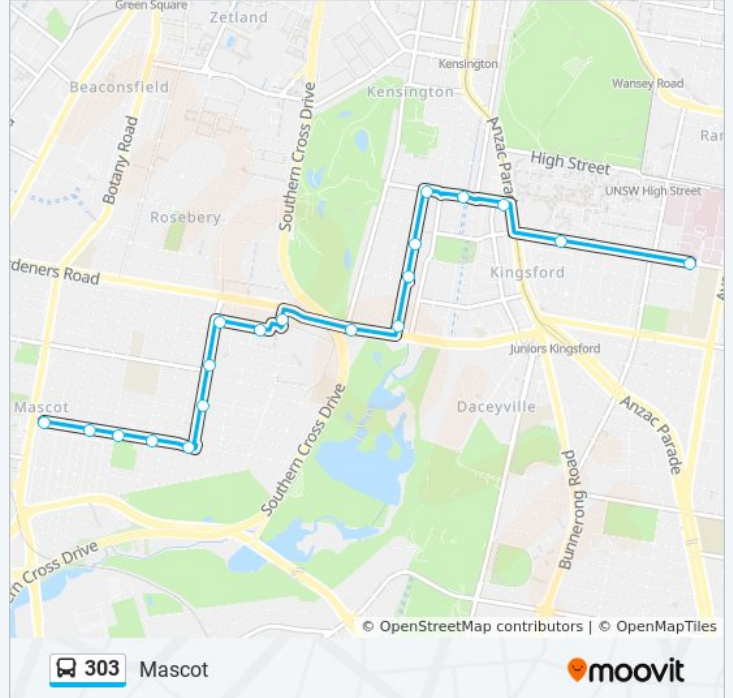

Use the Moovit App to find the closest 303 bus station near you and find out when is the next 303 bus arriving.

Direction: Mascot

19 stops

[VIEW LINE SCHEDULE](#)

Barker St opp Prince of Wales Hospital
Barker St opp UNSW Gate 14
Day Ave after Anzac Pde
Day Ave at Mooramie Ave
Day Ave at Eastern Ave
Eastern Ave after Goodrich Ave
Eastern Ave at Tressider Ave
Eastern Ave before Gardeners Rd
Gardeners Rd opp Tunstall Ave
Racecourse Pl opp Eastlakes Shopping Centre
Jack Munday Reserve, Evans Ave
Evans Ave at Maloney St
Maloney St opp Coward St
Maloney St at Robinson St
King St at Maloney St
King St at Hicks Ave
L' Etrange Park, King St
King St opp Wellington St
King St before Botany Rd

303 bus Time Schedule

Mascot Route Timetable:

Sunday	7:45 AM - 11:45 PM
Monday	6:45 AM - 11:45 PM
Tuesday	6:45 AM - 11:45 PM
Wednesday	6:45 AM - 11:45 PM
Thursday	6:45 AM - 11:45 PM
Friday	7:45 AM - 11:45 PM
Saturday	6:45 AM - 11:45 PM

303 bus Info

Direction: Mascot

Stops: 19

Trip Duration: 17 min

Line Summary:

Direction: Prince of Wales Hospital, Barker St

60 stops

[VIEW LINE SCHEDULE](#)

303 bus Info

Direction: Prince of Wales Hospital, Barker St

Stops: 60

Trip Duration: 22 min

Line Summary:

The Grand Pde after Florence St

The Grand Pde at Emmaline St

The Grand Pde at Hollywood St