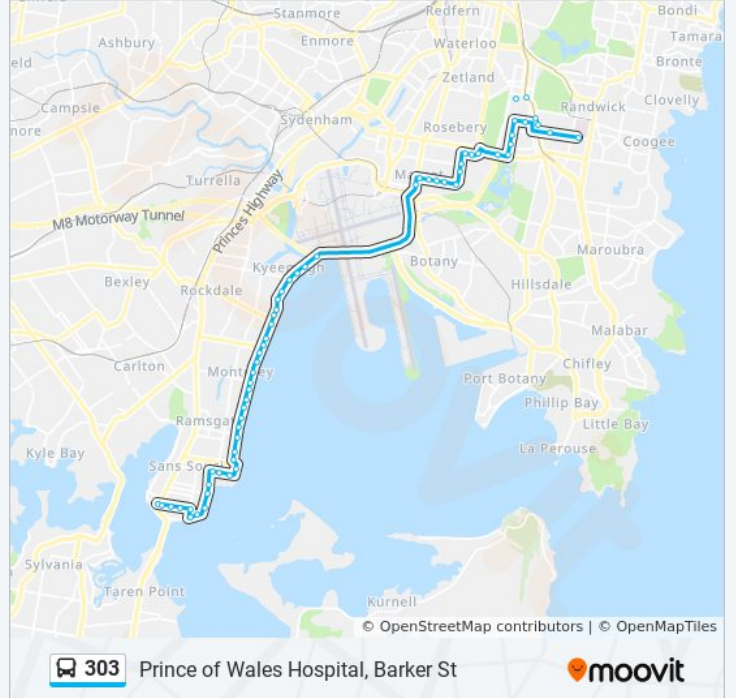

303 bus Info

Direction: Prince of Wales Hospital, Barker St

Stops: 60

Trip Duration: 22 min

Line Summary:

The Grand Pde after Florence St

The Grand Pde at Emmaline St

The Grand Pde at Hollywood St

Maloney St at Coward St

Evans Ave at Maloney St

Evans Ave at Dalby Pl

Evans Ave opp Eastlakes Shopping Centre

Gardeners Rd after Tunstall Ave

Eastern Ave after Gardeners Rd

Eastern Ave at Tressider Ave

Eastern Ave before Goodrich Ave

Barker St at Hospital Rd

Direction: Sans Souci

57 stops

[VIEW LINE SCHEDULE](#)

Barker St opp Prince of Wales Hospital

Barker St opp UNSW Gate 14

Day Ave after Anzac Pde

Day Ave at Mooramie Ave

Fontainebleau St before Rocky Point Rd

Rocky Point Rd at Wellington St

Nelson St at Harris St

Wellington St before Rocky Point Rd

Direction: St. Finbars School

62 stops

[VIEW LINE SCHEDULE](#)

Barker St opp Prince of Wales Hospital