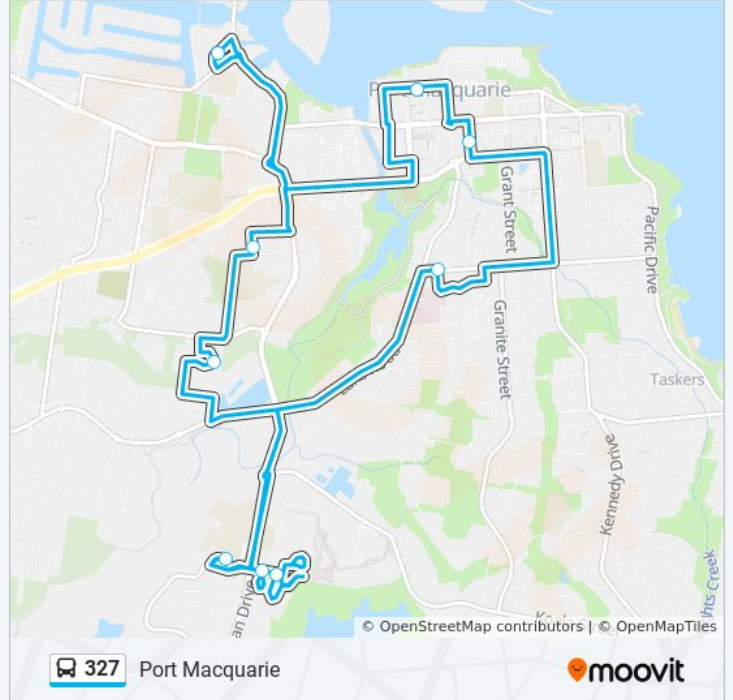

 327

Port Macquarie

Get The App

The 327 bus line Port Macquarie has one route. For regular weekdays, their operation hours are:

(1) Port Macquarie: 9:37 AM - 1:05 PM

Use the Moovit App to find the closest 327 bus station near you and find out when is the next 327 bus arriving.

Direction: Port Macquarie

11 stops

[VIEW LINE SCHEDULE](#)

Clarence St after Hay St
Settlement City Shopping Centre
Morton St at Delaforce Lane
Parklands Retirement Village
Lochinvar Village, Lochinvar Pl
St Agnes Village, Lochinvar Pl
Sweeney Ct turnaround
Hill St opp Bellevue Gardens Retirement Village
Munster St at Church St
Clarence St after Hay St
Settlement City Shopping Centre

327 bus Time Schedule

Port Macquarie Route Timetable:

Sunday	Not Operational
Monday	9:37 AM - 1:05 PM
Tuesday	9:37 AM - 1:05 PM
Wednesday	9:37 AM - 1:05 PM
Thursday	9:37 AM - 1:05 PM
Friday	Not Operational
Saturday	Not Operational

327 bus Info

Direction: Port Macquarie

Stops: 11

Trip Duration: 44 min

Line Summary:

327 bus time schedules and route maps are available in an offline PDF at moovitapp.com. Use the [Moovit App](#) to see live bus times, train schedule or subway schedule, and step-by-step directions for all public transit in Sydney.