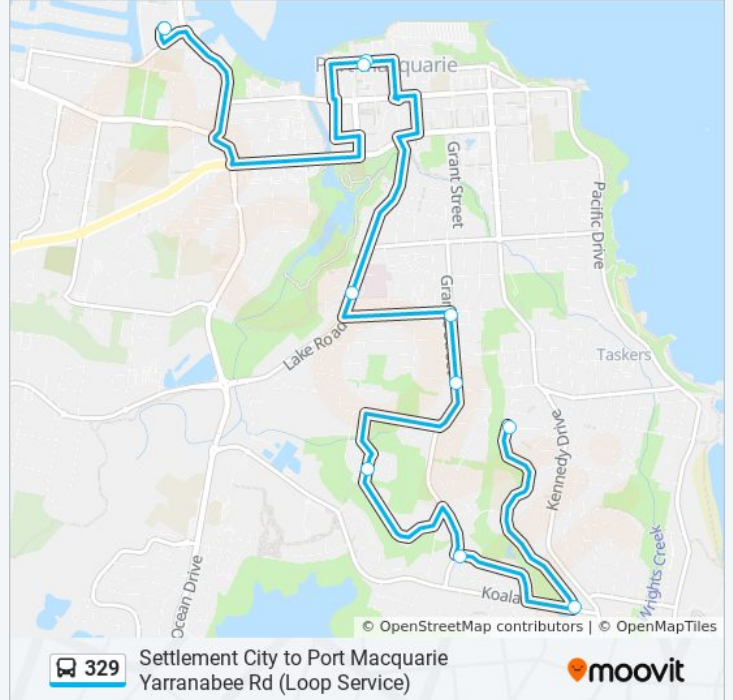

## Settlement City to Port Macquarie Yarranabee Rd (Loop Service)

Get The App

The 329 bus line Settlement City to Port Macquarie Yarranabee Rd (Loop Service) has one route. For regular weekdays, their operation hours are:

(1) Port Macquarie: 10:32 - 14:05

Use the Moovit App to find the closest 329 bus station near you and find out when is the next 329 bus arriving.

### Direction: Port Macquarie

11 stops

[VIEW LINE SCHEDULE](#)

- Settlement City Shopping Centre
- Clarence St before Hay St
- Yarranabee Rd at Teraglin Rd
- Waniora Pkwy at Koala St
- Tasman Rd at Granite St
- Bowden Rd opp Cattle Brook Rd
- Granite St after Bellevue Dr
- Granite St at Savoy St
- Lake Rd opp Port Macquarie Private Hospital
- Clarence St after Hay St
- Settlement City Shopping Centre

### 329 bus Info

**Direction:** Port Macquarie

**Stops:** 11

**Trip Duration:** 26 min

**Line Summary:**

329 bus time schedules and route maps are available in an offline PDF at [moovitapp.com](https://moovitapp.com). Use the [Moovit App](#) to see live bus times, train schedule or subway schedule, and step-by-step directions for all public transit in Sydney.