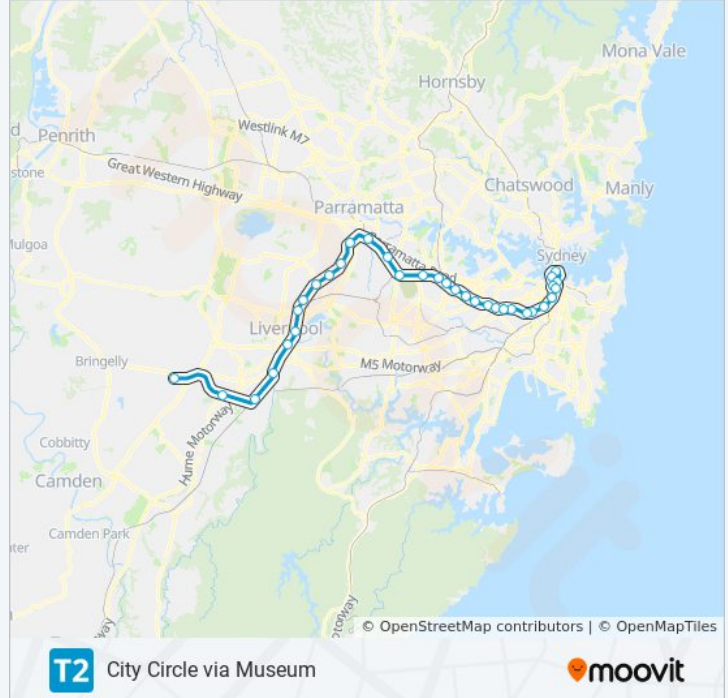

Use the Moovit App to find the closest T2 train station near you and find out when is the next T2 train arriving.

**Direction: Ashfield**  
 12 stops  
[VIEW LINE SCHEDULE](#)

- Central Station
- Town Hall Station
- Wynyard Station
- Circular Quay Station
- St James Station
- Museum Station
- Central Station
- Redfern Station
- Petersham Station
- Lewisham Station
- Summer Hill Station
- Ashfield Station

**T2 train Info**

**Direction:** City Circle via Museum

**Stops:** 33

**Trip Duration:** 90 min

**Line Summary:**

Auburn Station  
 Clyde Station  
 Granville Station  
 Merrylands Station  
 Guildford Station  
 Yennora Station  
 Fairfield Station  
 Canley Vale Station  
 Cabramatta Station  
 Warwick Farm Station  
 Liverpool Station  
 Casula Station  
 Glenfield Station  
 Edmondson Park Station  
 Leppington Station

**T2 train Info**

**Direction:** City Circle via Museum

**Stops:** 2

**Trip Duration:** 3 min

**Line Summary:**

## Direction: City Circle via Town Hall

30 stops

[VIEW LINE SCHEDULE](#)

- Leppington Station
- Edmondson Park Station
- Glenfield Station
- Casula Station
- Liverpool Station
- Warwick Farm Station
- Cabramatta Station
- Canley Vale Station
- Fairfield Station
- Yennora Station
- Guildford Station
- Merrylands Station
- Granville Station
- Clyde Station
- Auburn Station
- Lidcombe Station
- Flemington Station
- Homebush Station