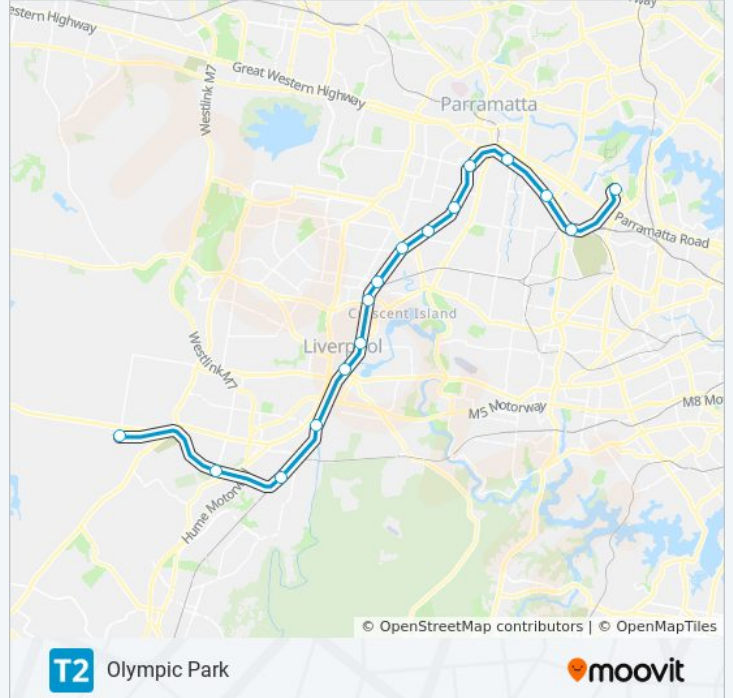

**T2 train Info**

**Direction:** Olympic Park

**Stops:** 16

**Trip Duration:** 53 min

**Line Summary:**

**Direction: Parramatta**

26 stops

[VIEW LINE SCHEDULE](#)