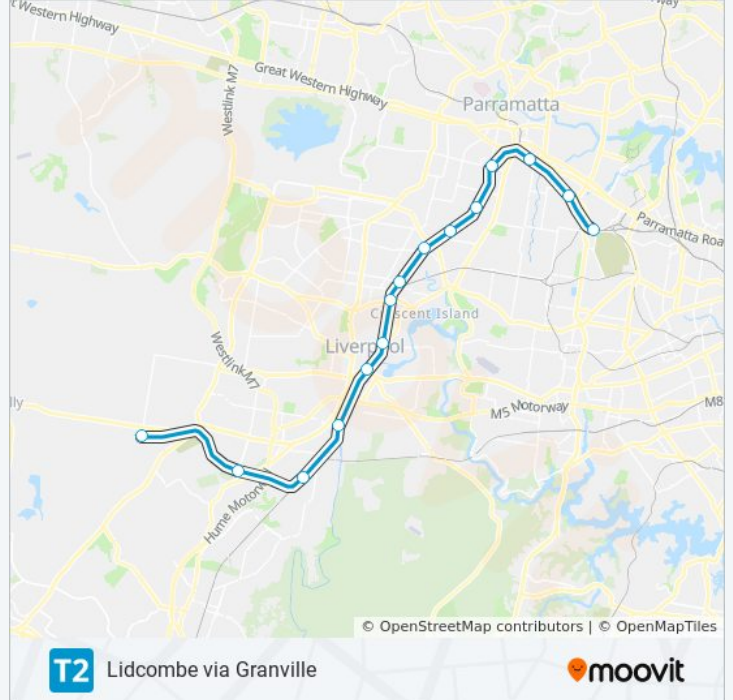

**T2 train Info**

**Direction:** Lidcombe via Granville

**Stops:** 15

**Trip Duration:** 46 min

**Line Summary:**

Lidcombe Station

**Direction: Olympic Park**

16 stops

[VIEW LINE SCHEDULE](#)

- Leppington Station
- Edmondson Park Station
- Glenfield Station
- Casula Station
- Liverpool Station
- Warwick Farm Station
- Cabramatta Station
- Canley Vale Station
- Fairfield Station
- Yennora Station
- Guildford Station
- Merrylands Station
- Granville Station
- Auburn Station
- Lidcombe Station
- Olympic Park Station