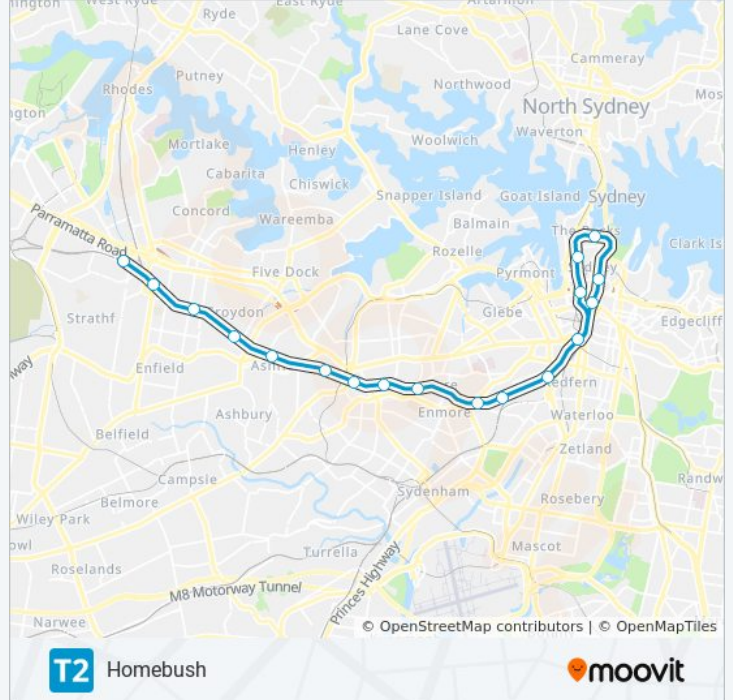

**T2 train Info**

**Direction:** Homebush

**Stops:** 19

**Trip Duration:** 45 min

**Line Summary:**

# Homebush Station