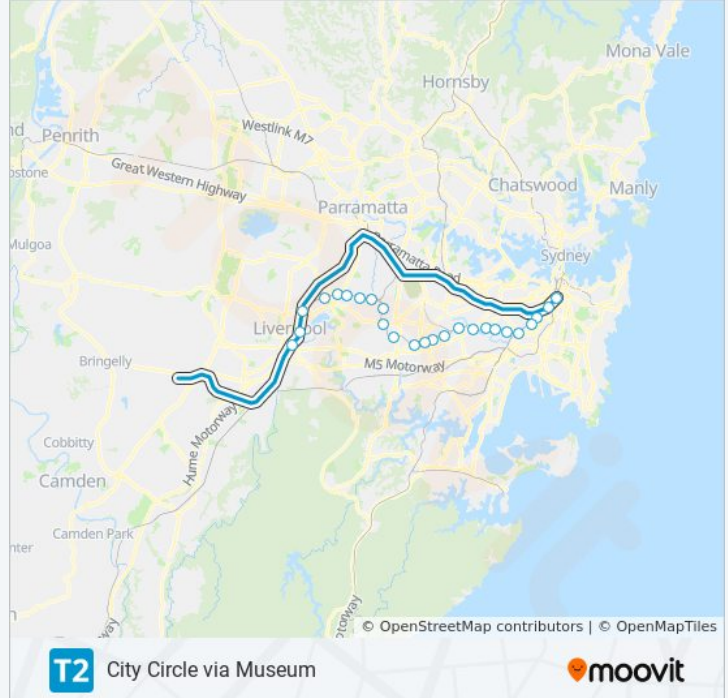

**T2 train Info**

**Direction:** City Circle via Museum

**Stops:** 33

**Trip Duration:** 90 min

**Line Summary:**

Auburn Station  
 Clyde Station  
 Granville Station  
 Merrylands Station  
 Guildford Station  
 Yennora Station  
 Fairfield Station  
 Canley Vale Station  
 Cabramatta Station  
 Warwick Farm Station  
 Liverpool Station  
 Casula Station  
 Glenfield Station  
 Edmondson Park Station  
 Leppington Station

**Direction: City Circle via Museum**

2 stops

[VIEW LINE SCHEDULE](#)

Redfern Station  
 Central Station

**T2 train Time Schedule**

City Circle via Museum Route Timetable:

Sunday	Not Operational
Monday	Not Operational
Tuesday	7:29 PM
Wednesday	7:29 PM
Thursday	7:29 PM
Friday	Not Operational
Saturday	Not Operational

**T2 train Info**

**Direction:** City Circle via Museum

**Stops:** 2

**Trip Duration:** 3 min

**Line Summary:**

## Direction: City Circle via Town Hall

30 stops

[VIEW LINE SCHEDULE](#)

- Leppington Station
- Edmondson Park Station
- Glenfield Station
- Casula Station
- Liverpool Station
- Warwick Farm Station
- Cabramatta Station
- Canley Vale Station
- Fairfield Station
- Yennora Station
- Guildford Station
- Merrylands Station
- Granville Station
- Clyde Station
- Auburn Station
- Lidcombe Station
- Flemington Station
- Homebush Station