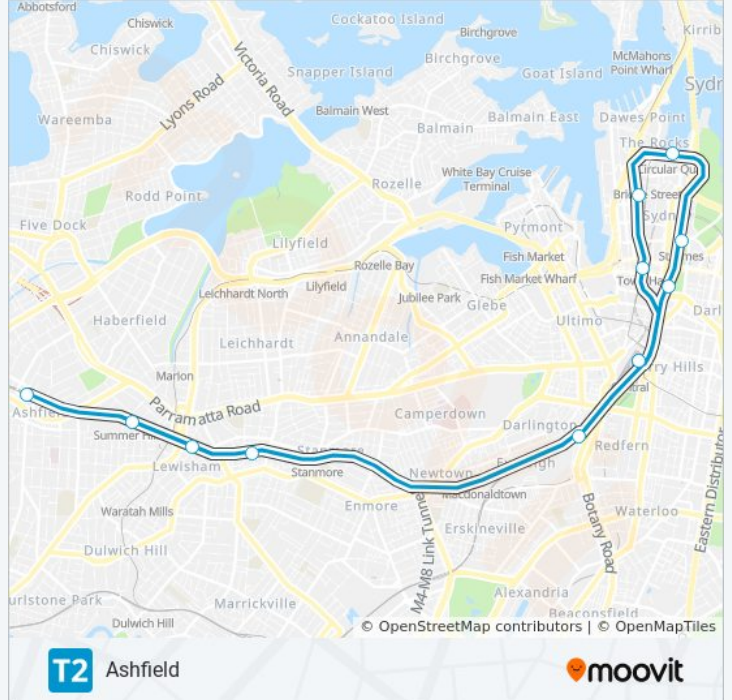

Use the Moovit App to find the closest T2 train station near you and find out when is the next T2 train arriving.

**Direction: Ashfield**  
 12 stops  
[VIEW LINE SCHEDULE](#)

- Central Station
- Town Hall Station
- Wynyard Station
- Circular Quay Station
- St James Station
- Museum Station
- Central Station
- Redfern Station
- Petersham Station
- Lewisham Station
- Summer Hill Station
- Ashfield Station

**T2 train Info**  
**Direction:** Ashfield  
**Stops:** 12  
**Trip Duration:** 30 min  
**Line Summary:**

**Direction: Campbelltown**

2 stops

[VIEW LINE SCHEDULE](#)

Macarthur Station

Campbelltown Station