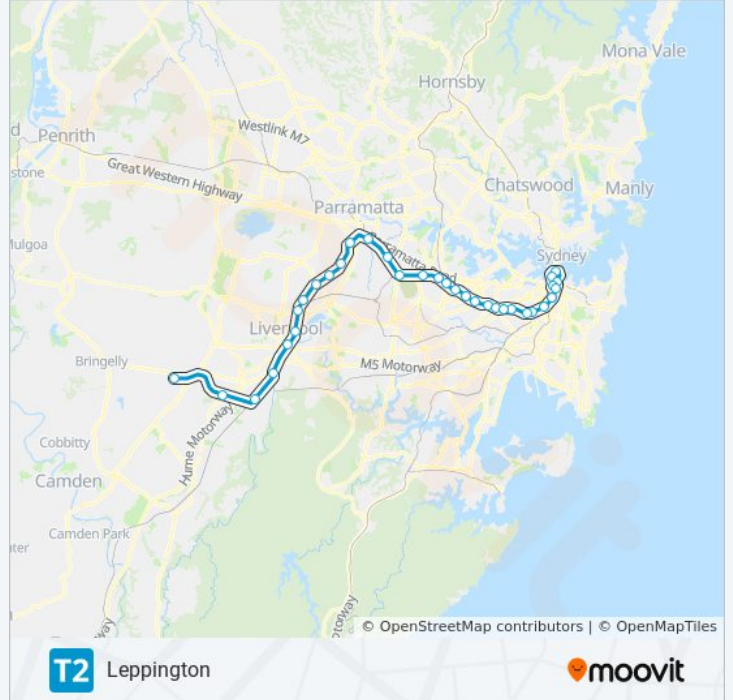

## T2 train Info

**Direction:** Leppington

**Stops:** 33

**Trip Duration:** 90 min

**Line Summary:**

Auburn Station  
 Clyde Station  
 Granville Station  
 Merrylands Station  
 Guildford Station  
 Yennora Station  
 Fairfield Station  
 Canley Vale Station  
 Cabramatta Station  
 Warwick Farm Station  
 Liverpool Station  
 Casula Station  
 Glenfield Station  
 Edmondson Park Station  
 Leppington Station

**Direction: Lidcombe via Granville**

15 stops

[VIEW LINE SCHEDULE](#)

Leppington Station  
 Edmondson Park Station  
 Glenfield Station  
 Casula Station  
 Liverpool Station  
 Warwick Farm Station  
 Cabramatta Station  
 Canley Vale Station  
 Fairfield Station  
 Yennora Station  
 Guildford Station  
 Merrylands Station  
 Granville Station  
 Auburn Station