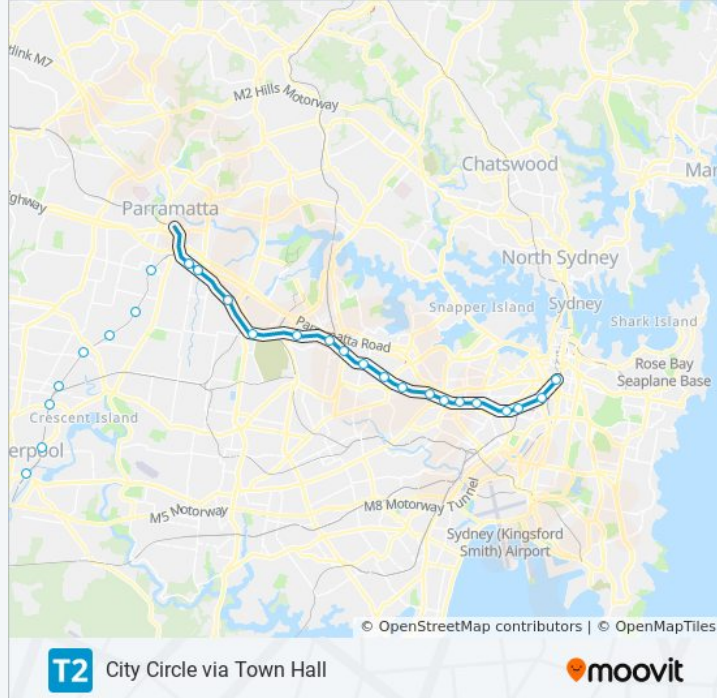

## T2 train Info

**Direction:** City Circle via Town Hall

**Stops:** 30

**Trip Duration:** 57 min

**Line Summary:**

Strathfield Station

Burwood Station

Croydon Station

Ashfield Station

Summer Hill Station

Lewisham Station

Petersham Station

Stanmore Station

Newtown Station

Macdonaldtown Station

Redfern Station

Central Station

**Direction: Granville**

13 stops

[VIEW LINE SCHEDULE](#)

Leppington Station

Edmondson Park Station

Glenfield Station

Casula Station

Liverpool Station

Warwick Farm Station

Cabramatta Station

Canley Vale Station

Fairfield Station

Yennora Station

Guildford Station

Merrylands Station