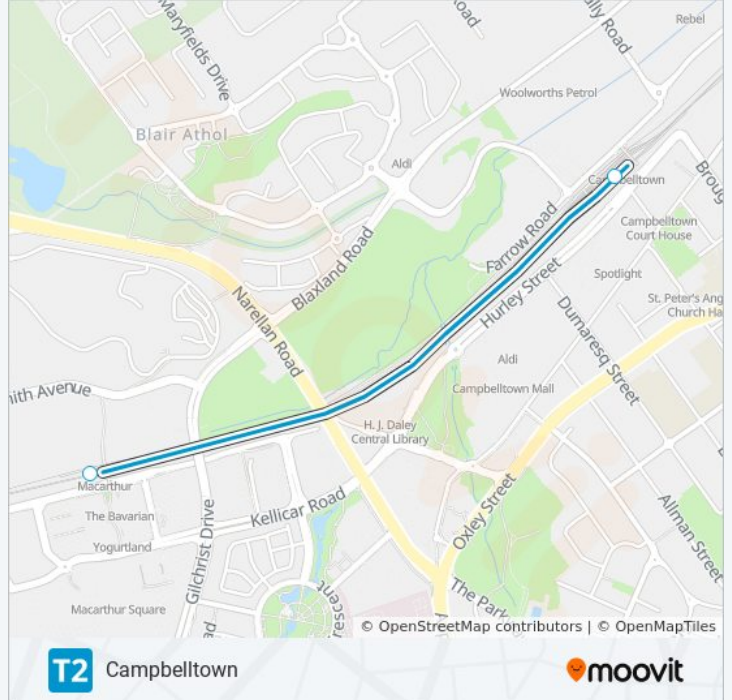

**T2 train Info**

**Direction:** Campbelltown

**Stops:** 2

**Trip Duration:** 3 min

**Line Summary:**

**Direction: City Circle via Museum**

33 stops

[VIEW LINE SCHEDULE](#)