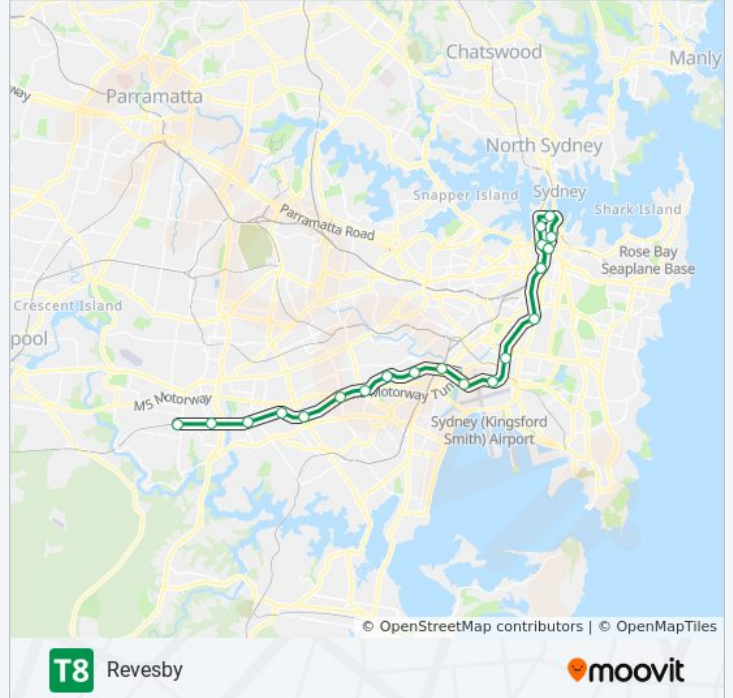

Circular Quay Station

St James Station

Museum Station

Central Station

Green Square Station

Mascot Station

Sydney Domestic Airport Station

Sydney International Airport Station

Wolli Creek Station

Turrella Station

Bardwell Park Station

Bexley North Station

Kingsgrove Station

T8 train Time Schedule

Revesby Route Timetable:

| | |
|-----------|-------------------|
| Sunday | 7:52 AM - 9:37 PM |
| Monday | 7:52 AM - 6:37 PM |
| Tuesday | 5:47 AM - 9:36 PM |
| Wednesday | 5:47 AM - 9:36 PM |
| Thursday | 5:47 AM - 9:36 PM |
| Friday | 7:52 AM - 8:52 PM |
| Saturday | 7:52 AM - 8:52 PM |

T8 train Info

Direction: Revesby

Stops: 21

Trip Duration: 54 min

Line Summary:

- Beverly Hills Station
- Narwee Station
- Riverwood Station
- Padstow Station
- Revesby Station

Direction: Turrella

13 stops

[VIEW LINE SCHEDULE](#)

- Central Station
- Town Hall Station
- Wynyard Station
- Circular Quay Station
- St James Station
- Museum Station
- Central Station
- Green Square Station
- Mascot Station
- Sydney Domestic Airport Station
- Sydney International Airport Station
- Wolli Creek Station
- Turrella Station