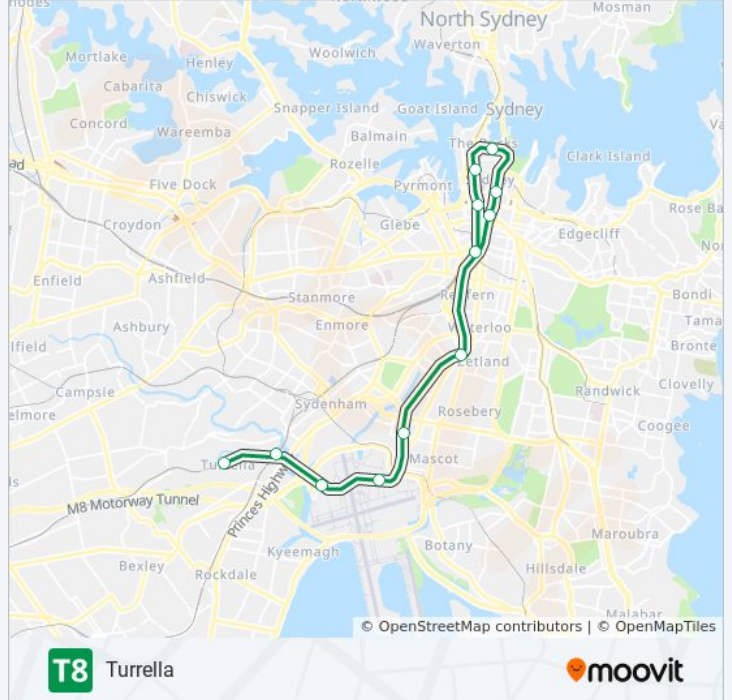

[VIEW LINE SCHEDULE](#)

- Central Station
- Town Hall Station
- Wynyard Station
- Circular Quay Station
- St James Station
- Museum Station
- Central Station
- Green Square Station
- Mascot Station
- Sydney Domestic Airport Station
- Sydney International Airport Station
- Wolli Creek Station
- Turrella Station

T8 train Info

Direction: Turrella

Stops: 13

Trip Duration: 34 min

Line Summary:

T8 train time schedules and route maps are available in an offline PDF at moovitapp.com. Use the [Moovit App](#) to see live bus times, train schedule or subway schedule, and step-by-step directions for all public transit in Sydney.