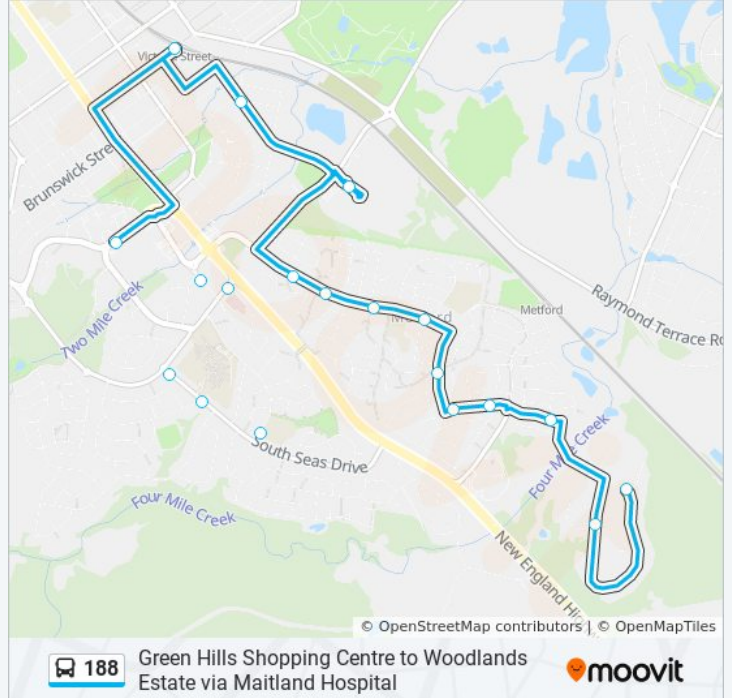

19 stops

[VIEW LINE SCHEDULE](#)

- Woodlands Dr at Honeyeater Pl
- Woodlands Dr at Thornbill Gr
- Streeton Dr after Whiteley Ave
- Lowe St at McLeod Ave
- Metford Community Hall, Lowe St
- Schanck Dr before Willow Dr
- Chelmsford Dr at Grevillea Dr
- Maitland Christian School, Chelmsford Dr
- Early Learning Centre, Chelmsford Dr
- Chelmsford Dr opp Tennyson St
- Maitland Hospital, Pottery Rd
- Fieldsend St opp Middleton Dr
- Victoria Street Station, Victoria St
- Maitland Private Hospital, Chisholm Rd
- Ashtonfield Public School, Norfolk St
- South Seas Dr opp Hunter Valley Grammar School
- South Seas Dr at Chisholm Rd
- Molly Morgan Dr at Verdant Dr
- Green Hills Shopping Centre, Mitchell Dr

188 bus Time Schedule

Greenhills Stockland Route Timetable:

Sunday	5:54 AM - 9:59 PM
Monday	5:59 AM - 9:59 PM
Tuesday	5:59 AM - 9:59 PM
Wednesday	5:59 AM - 9:59 PM
Thursday	5:59 AM - 9:59 PM
Friday	5:54 AM - 9:59 PM
Saturday	5:54 AM - 9:59 PM

188 bus Info

Direction: Greenhills Stockland

Stops: 19

Trip Duration: 14 min

Line Summary:

Direction: Woodlands Dr at Thorn

15 stops

[VIEW LINE SCHEDULE](#)

188 bus Info

Direction: Woodlands Dr at Thorn

Stops: 15

Trip Duration: 14 min

Line Summary:

188 bus time schedules and route maps are available in an offline PDF at moovitapp.com. Use the [Moovit App](#) to see live bus times, train schedule or subway schedule, and step-by-step directions for all public transit in Sydney.