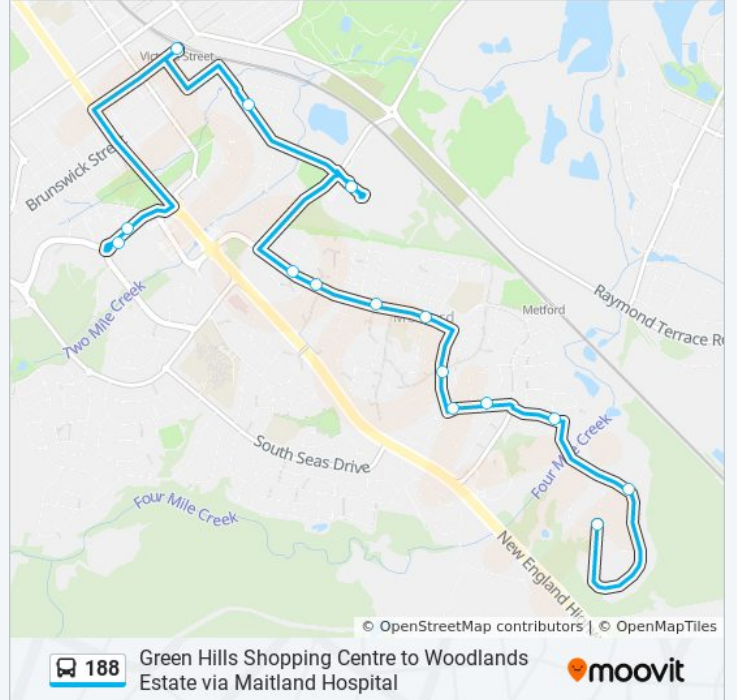

19 stops

[VIEW LINE SCHEDULE](#)

- Woodlands Dr at Honeyeater Pl
- Woodlands Dr at Thornbill Gr
- Streeton Dr after Whiteley Ave
- Lowe St at McLeod Ave
- Metford Community Hall, Lowe St
- Schanck Dr before Willow Dr
- Chelmsford Dr at Grevillea Dr
- Maitland Christian School, Chelmsford Dr
- Early Learning Centre, Chelmsford Dr
- Chelmsford Dr opp Tennyson St
- Maitland Hospital, Pottery Rd
- Fieldsend St opp Middleton Dr
- Victoria Street Station, Victoria St
- Maitland Private Hospital, Chisholm Rd
- Ashtonfield Public School, Norfolk St
- South Seas Dr opp Hunter Valley Grammar School
- South Seas Dr at Chisholm Rd
- Molly Morgan Dr at Verdant Dr
- Green Hills Shopping Centre, Mitchell Dr

188 bus Info

Direction: Greenhills Stockland

Stops: 19

Trip Duration: 14 min

Line Summary:

Direction: Woodlands Dr at Thorn

15 stops

[VIEW LINE SCHEDULE](#)

188 bus Time Schedule

Woodlands Dr at Thorn Route Timetable:

Sunday	5:19 AM - 9:08 PM
Monday	5:19 AM - 9:08 PM
Tuesday	5:19 AM - 9:08 PM
Wednesday	5:19 AM - 9:08 PM
Thursday	5:19 AM - 9:08 PM
Friday	5:19 AM - 9:08 PM
Saturday	5:19 AM - 9:08 PM

188 bus Info

Direction: Woodlands Dr at Thorn

Stops: 15

Trip Duration: 14 min

Line Summary:

188 bus time schedules and route maps are available in an offline PDF at moovitapp.com. Use the [Moovit App](#) to see live bus times, train schedule or subway schedule, and step-by-step directions for all public transit in Sydney.