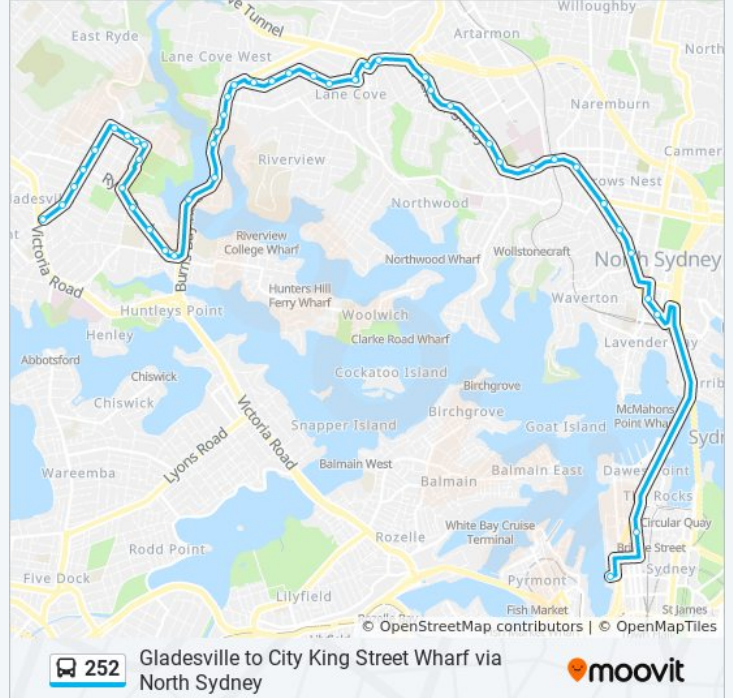

252 bus Info
Direction: City King St Wharf
Stops: 45
Trip Duration: 48 min
Line Summary:

Burns Bay Rd after Centennial Ave

Burns Bay Rd at Fig Tree St

Burns Bay Rd at Gentle St

Burns Bay Rd at Graham St

Burns Bay Rd opp Bridge St

Lane Cove Post Office, Burns Bay Rd

Birdwood Ave before Longueville Rd

Lane Cove Interchange, Longueville Rd, Stand B

Pacific Hwy opp Allison Ave

Pacific Hwy opp Cobden Ave

Pacific Hwy at Dickson Ave

Gore Hill Technology Park, Pacific Hwy

TAFE St Leonards, Pacific Hwy

Pacific Hwy opp Bellevue Ave

Pacific Hwy before Reserve Rd

St Leonards Station, Pacific Hwy, Stand A

Pacific Hwy after Albany St

Pacific Hwy after Falcon St

North Sydney Girls High School, Pacific Hwy

Pacific Hwy at West St

Victoria Cross, Miller St

Pacific Hwy at Walker St

Lang Park, York St

King Street Wharf, King St

Direction: Gladesville

51 stops

[VIEW LINE SCHEDULE](#)