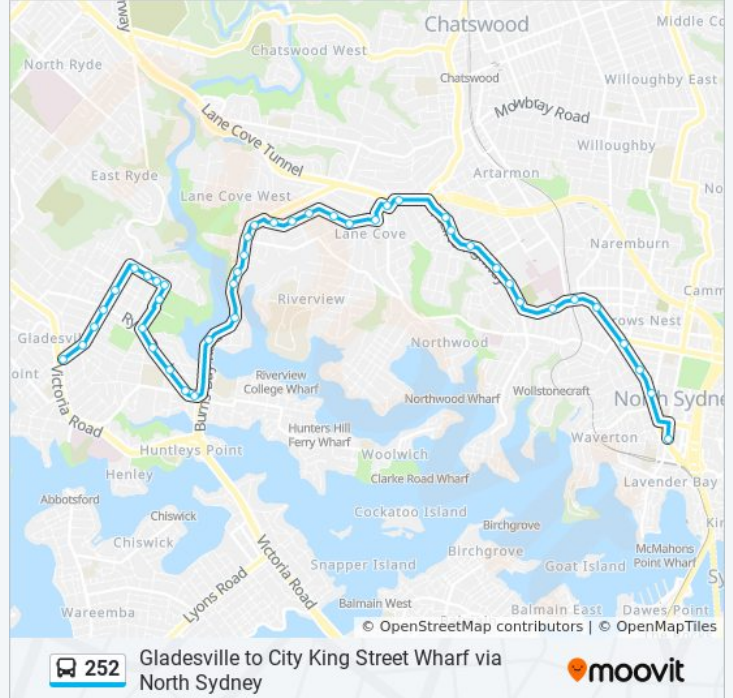

252 bus Info
Direction: City King St Wharf
Stops: 45
Trip Duration: 48 min
Line Summary:

Burns Bay Rd after Centennial Ave

Burns Bay Rd at Fig Tree St

Burns Bay Rd at Gentle St

Burns Bay Rd at Graham St

Burns Bay Rd opp Bridge St

Pacific Hwy at West St

Victoria Cross, Miller St

Pacific Hwy at Walker St

Lang Park, York St

King Street Wharf, King St

Direction: Gladesville

51 stops

[VIEW LINE SCHEDULE](#)

Trip Duration: 47 min

Line Summary:

337 Burns Bay Rd

Burns Bay Rd opp Waterview Dr

Burns Bay Rd at Cope St

Burns Bay Rd after Penrose St

Burns Bay Rd at Cullen St

Burns Bay Rd after Centennial Ave

St Leonards Station, Pacific Hwy, Stand A

Pacific Hwy after Albany St

Pacific Hwy after Falcon St

North Sydney Girls High School, Pacific Hwy

Pacific Hwy at West St

Victoria Cross, Miller St

252 bus time schedules and route maps are available in an offline PDF at moovitapp.com. Use the [Moovit App](#) to see live bus times, train schedule or subway schedule, and step-by-step directions for all public transit in Sydney.