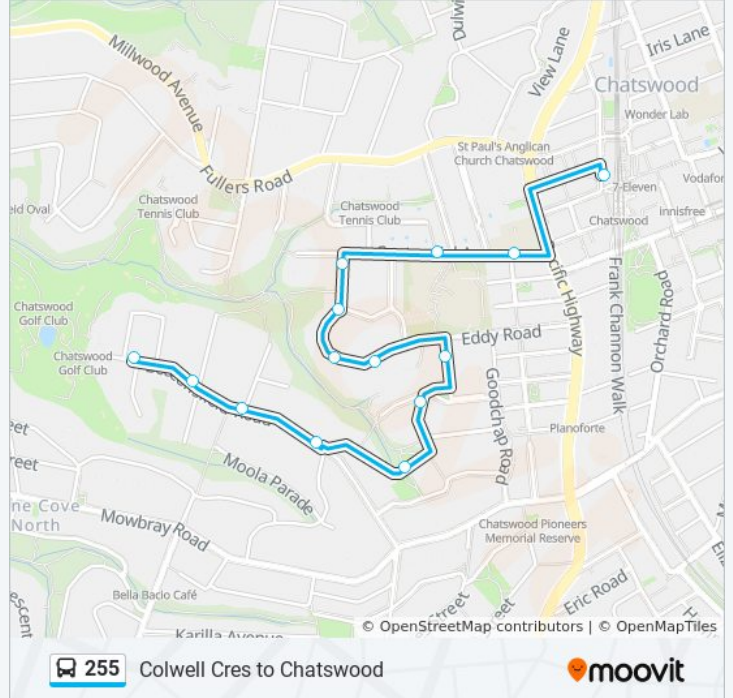

 255

Colwell Cres & Beaconsfield Rd to Chatswood

Get The App

The 255 bus line (Colwell Cres & Beaconsfield Rd to Chatswood) has 2 routes. For regular weekdays, their operation hours are:

(1) Chatswood: 06:50 - 17:37(2) Chatswood West: 09:10 - 18:23

Use the Moovit App to find the closest 255 bus station near you and find out when is the next 255 bus arriving.

**Direction: Chatswood**

14 stops

[VIEW LINE SCHEDULE](#)

- Beaconsfield Rd opp Cramer Cres
- Beaconsfield Rd at Greville St
- Beaconsfield Rd at Ferndale St
- Beaconsfield Rd at Dalrymple Ave
- Dalrymple Ave opp KU Chatswood West  
Preschool
- Dalrymple Ave at Beresford Ave
- Lone Pine Ave before Eddy Rd
- Eddy Rd opp De Villiers Ave
- 41 De Villiers Ave
- De Villiers Ave at Carr St
- Carr St at Centennial Ave
- Centennial Ave opp Chatswood High School
- Chatswood Public School, Centennial Ave
- Chatswood Station, Railway St, Stand H

**255 bus Info**

**Direction:** Chatswood

**Stops:** 14

**Trip Duration:** 10 min

**Line Summary:**

### Direction: Chatswood West

15 stops

[VIEW LINE SCHEDULE](#)

- Chatswood Station, Victoria Ave, Stand E
- Centennial Ave opp Chatswood Public School
- Chatswood High School, Centennial Ave
- Centennial Ave at Carr St
- De Villiers Ave opp Carr St
- Eddy Rd before De Villiers Ave
- Eddy Rd at De Villiers Ave
- Lone Pine Ave after Eddy Rd
- Dalrymple Ave at Beresford Ave
- KU Chatswood West Preschool, Dalrymple Ave
- Beaconsfield Rd after Dalrymple Ave
- Beaconsfield Rd opp Ferndale St
- Beaconsfield Rd before Greville St
- Beaconsfield Rd before Cramer Cres
- Beaconsfield Rd opp Cramer Cres