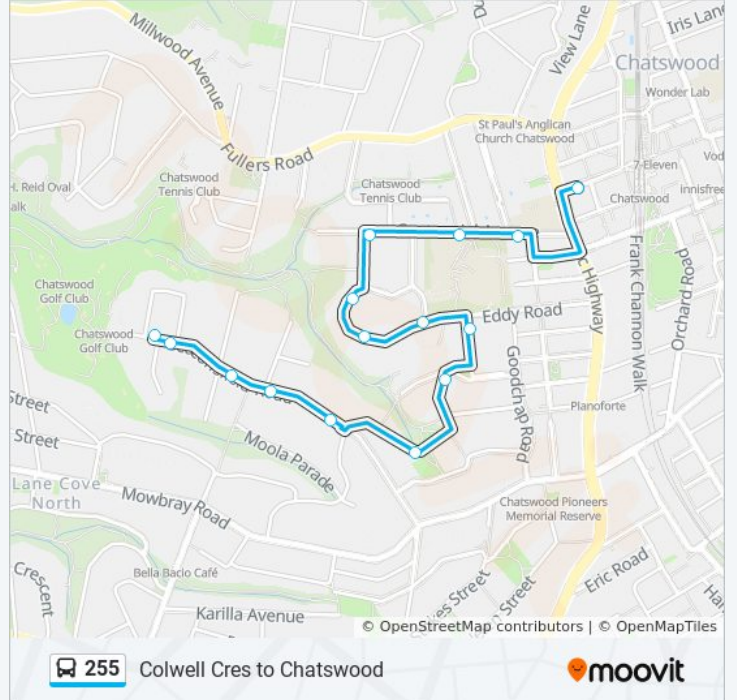

Use the Moovit App to find the closest 255 bus station near you and find out when is the next 255 bus arriving.

**Direction: Chatswood**

14 stops

[VIEW LINE SCHEDULE](#)

- Beaconsfield Rd opp Cramer Cres
- Beaconsfield Rd at Greville St
- Beaconsfield Rd at Ferndale St
- Beaconsfield Rd at Dalrymple Ave
- Dalrymple Ave opp KU Chatswood West  
Preschool
- Dalrymple Ave at Beresford Ave
- Lone Pine Ave before Eddy Rd
- Eddy Rd opp De Villiers Ave
- 41 De Villiers Ave
- De Villiers Ave at Carr St
- Carr St at Centennial Ave
- Centennial Ave opp Chatswood High School
- Chatswood Public School, Centennial Ave
- Chatswood Station, Railway St, Stand H

**255 bus Info**

**Direction:** Chatswood

**Stops:** 14

**Trip Duration:** 10 min

**Line Summary:**

### Direction: Chatswood West

15 stops

[VIEW LINE SCHEDULE](#)

- Chatswood Station, Victoria Ave, Stand E
- Centennial Ave opp Chatswood Public School
- Chatswood High School, Centennial Ave
- Centennial Ave at Carr St
- De Villiers Ave opp Carr St
- Eddy Rd before De Villiers Ave
- Eddy Rd at De Villiers Ave
- Lone Pine Ave after Eddy Rd
- Dalrymple Ave at Beresford Ave
- KU Chatswood West Preschool, Dalrymple Ave
- Beaconsfield Rd after Dalrymple Ave
- Beaconsfield Rd opp Ferndale St
- Beaconsfield Rd before Greville St
- Beaconsfield Rd before Cramer Cres
- Beaconsfield Rd opp Cramer Cres

### 255 bus Info

**Direction:** Chatswood West

**Stops:** 15

**Trip Duration:** 10 min

**Line Summary:**

255 bus time schedules and route maps are available in an offline PDF at [moovitapp.com](https://moovitapp.com). Use the [Moovit App](#) to see live bus times, train schedule or subway schedule, and step-by-step directions for all public transit in Sydney.