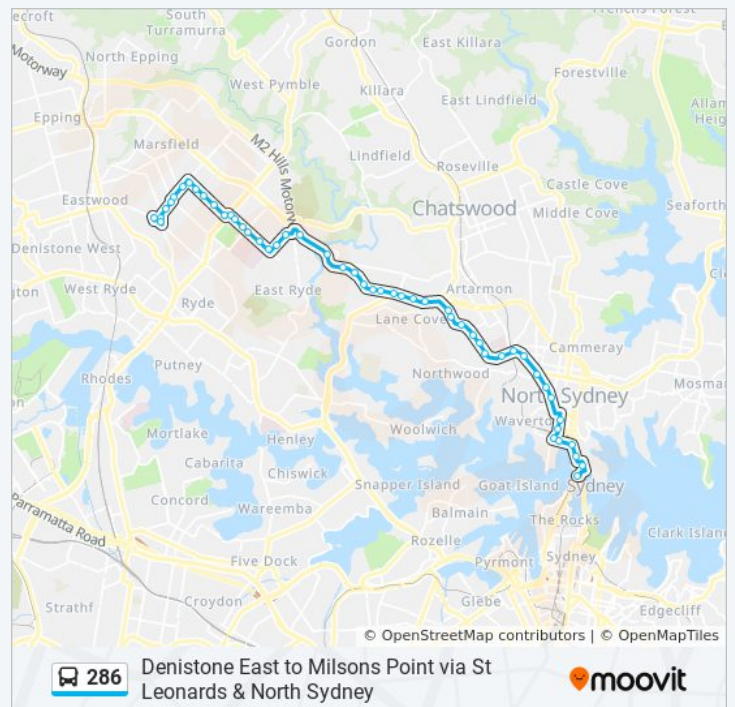

Epping Rd at Munro St

Epping Rd after Moore St

Epping Rd after Sam Johnson Way

150 Epping Rd

Epping Rd opp Mowbray Rd

Epping Rd before Pittwater Rd

Blenheim Rd opp Edmondson St

Blenheim Rd after Jopling St

Milsons Point Route Timetable:

Sunday	Not Operational
Monday	06:48 - 07:29
Tuesday	06:48 - 07:29
Wednesday	06:48 - 07:29
Thursday	06:48 - 07:29
Friday	06:48 - 07:29
Saturday	Not Operational

**286 bus Info**

**Direction:** Milsons Point

**Stops:** 51

**Trip Duration:** 62 min

**Line Summary:**

Pacific Hwy opp Allison Ave

Pacific Hwy opp Cobden Ave

Pacific Hwy at Dickson Ave

Gore Hill Technology Park, Pacific Hwy

Pacific Hwy at West St

Miller St before Pacific Hwy

Miller St before Blue St

Blues Point Rd before Lavender St

Lavender St before Walker St

Lavender St opp Cliff St

Milsons Point Station, Alfred St Sth

Broughton St at Pitt St