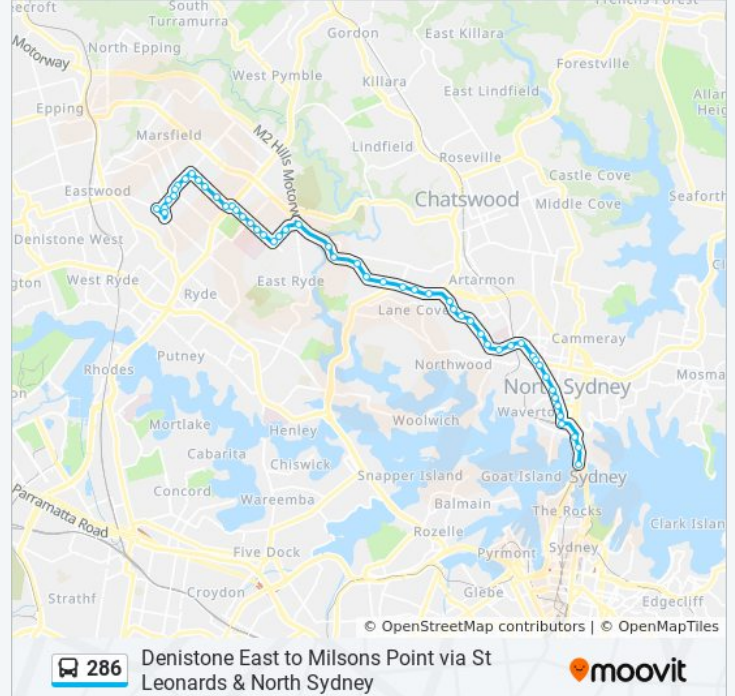

Lane Cove Interchange, Longueville Rd, Stand C

Epping Rd at Coxs Lane

Epping Rd before Centennial Ave

Epping Rd at Munro St

Epping Rd after Moore St

Epping Rd after Sam Johnson Way

150 Epping Rd

Epping Rd opp Mowbray Rd

Epping Rd before Pittwater Rd

Blenheim Rd opp Edmondson St

Blenheim Rd after Jopling St

North Ryde Shops, Blenheim Rd

Coxs Rd opp Blamey St

Macquarie Hospital, Coxs Rd

Coxs Rd opp Ryrie St

Coxs Rd opp Holy Spirit Primary School

North Ryde Primary School, Coxs Rd

Coxs Rd at Lane Cove Rd

Kent Rd opp Pindari St

Kent Rd at Ada St

Macquarie Church of Christ, Kent Rd

Kent Rd opp Ryde Community Sports Centre

Kent Rd opp Kent Road Primary School

Kent Road Public School, Herring Rd

Herring Rd at Patricia St

Herring Rd before Bridge Rd

Tallwood Ave after Bridge Rd

21 Tallwood Ave

North Rd after Watts Rd

North Rd after Watts Rd

Colvin Park, Lovell Rd