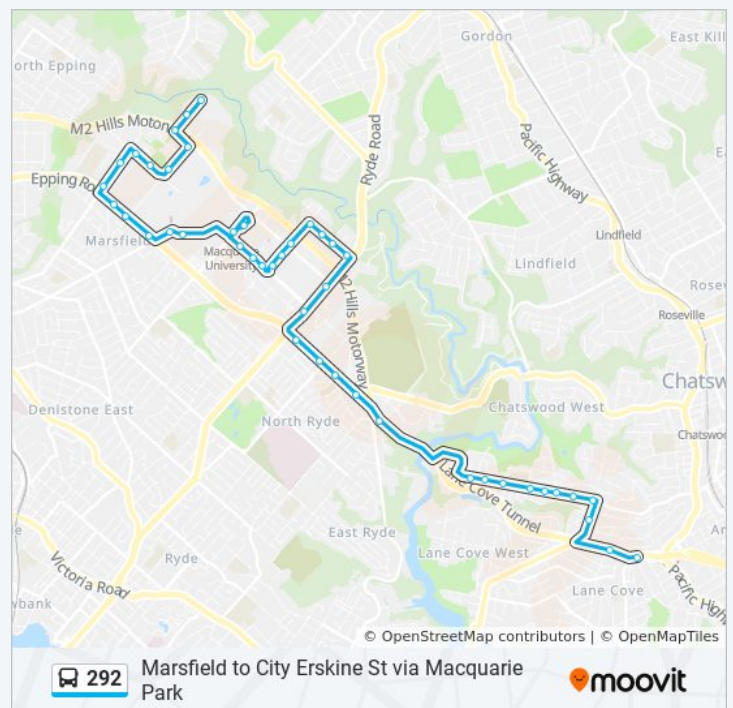

**Direction:** Macquarie Centre

**Stops:** 33

**Trip Duration:** 51 min

**Line Summary:**

Epping Rd at Cox's Lane

Centennial Ave at Elizabeth Pde

Mowbray Rd after Centennial Ave

Mowbray Rd opp West Chatswood Library

Epping Rd at Ryrie St

Epping Rd after Wicks Rd

Epping Rd before Lane Cove Rd

Macquarie Park Station, Lane Cove Rd, Stand B

Lane Cove Rd before Talavera Rd

Fontenoy Rd after Lane Cove Rd

Fontenoy Rd opp Tuckwell Pl

Fontenoy Rd opp Fontenoy Park

Fontenoy Rd at Khartoum Rd

Khartoum Rd before Talavera Rd

Khartoum Rd after Talavera Rd

Khartoum Rd before Waterloo Rd

Waterloo Rd opp Khartoum Rd

Waterloo Rd at Byfield St

Macquarie University Station, Waterloo Rd, Stand C

Sunday	00:00 - 23:15
Monday	06:07 - 23:30
Tuesday	00:00 - 23:30
Wednesday	00:00 - 23:30
Thursday	00:00 - 23:30
Friday	00:00 - 23:30
Saturday	00:00 - 23:30

**292 bus Info****Direction:** Marsfield**Stops:** 47**Trip Duration:** 58 min**Line Summary:**