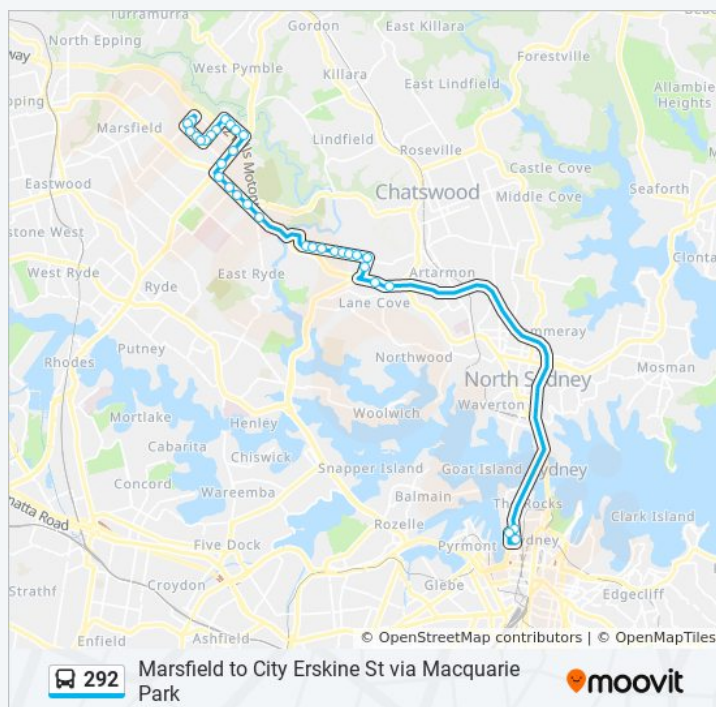

**Direction: Macquarie Centre**

33 stops

[VIEW LINE SCHEDULE](#)

Sussex St at Erskine St

Clarence St opp Barrack St

Wynyard Station, Clarence St, Stand R

Lane Cove Interchange, Longueville Rd, Stand C

**292 bus Time Schedule**

**Direction:** Macquarie Centre

**Stops:** 33

**Trip Duration:** 51 min

**Line Summary:**

Epping Rd at Cox's Lane

Centennial Ave at Elizabeth Pde

Mowbray Rd after Centennial Ave

Mowbray Rd opp West Chatswood Library

Macquarie University Station, Herring Rd, Stand D

Macquarie Centre, Stand D

**Direction: Marsfield**

47 stops

**292 bus Time Schedule**

Marsfield Route Timetable:

Sussex St at Erskine St

Clarence St opp Barrack St