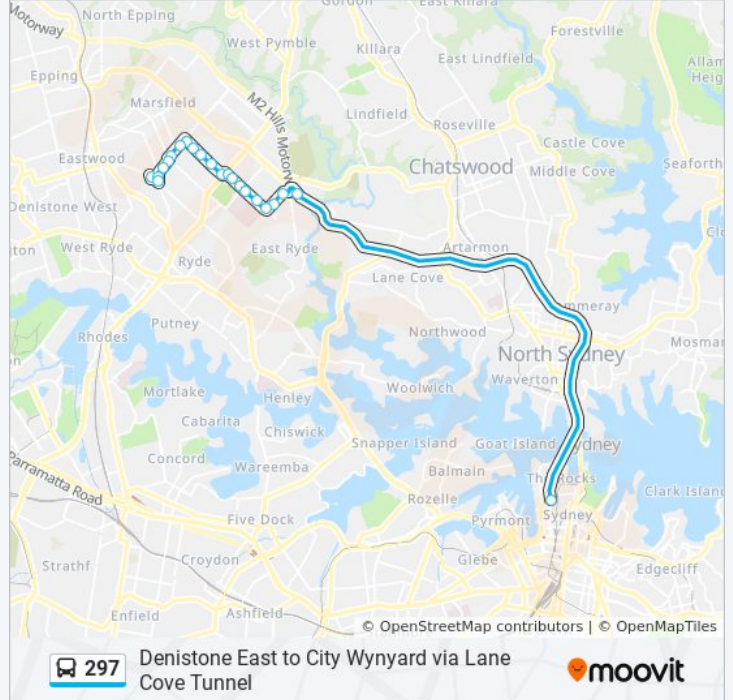

297

Denistone East to City Wynyard via Lane Cove Tunnel

Get The App

The 297 bus line (Denistone East to City Wynyard via Lane Cove Tunnel) has 2 routes. For regular weekdays, their operation hours are:

(1) City Wynyard: 06:34 - 08:33(2) Denistone East: 16:50 - 19:10

Use the Moovit App to find the closest 297 bus station near you and find out when is the next 297 bus arriving.

Direction: City Wynyard

22 stops

[VIEW LINE SCHEDULE](#)

- Colvin Park, Lovell Rd
- Lovell Rd opp Richmond St
- North Rd opp Watts Rd
- 14 Tallwood Ave
- Tallwood Ave before Bridge Rd
- Herring Rd opp Bridge Rd
- Herring Rd opp Kent Road Public School
- Kent Road Public School, Kent Rd
- Ryde Community Sports Centre, Kent Rd
- Kent Rd opp Macquarie Church of Christ
- Kent Rd before Milroy St
- Kent Rd at Pindari St
- Coxs Rd after Lane Cove Rd
- Coxs Rd opp North Ryde Primary School
- Holy Spirit Primary School, Coxs Rd
- Coxs Rd at Ryrie St
- Coxs Rd after Blamey St
- Coxs Rd opp Badajoz Rd
- Blenheim Rd after Cutler Pde
- Blenheim Rd opp Clarence St
- Epping Rd at Rivett Rd

297 bus Info

Direction: City Wynyard

Stops: 22

Trip Duration: 37 min

Line Summary:

Wynyard Station, York St, Stand P

Direction: Denistone East

23 stops

297 bus Info

Direction: Denistone East

Stops: 23

Trip Duration: 38 min

Line Summary:

Tallwood Ave after Bridge Rd

21 Tallwood Ave

North Rd after Watts Rd