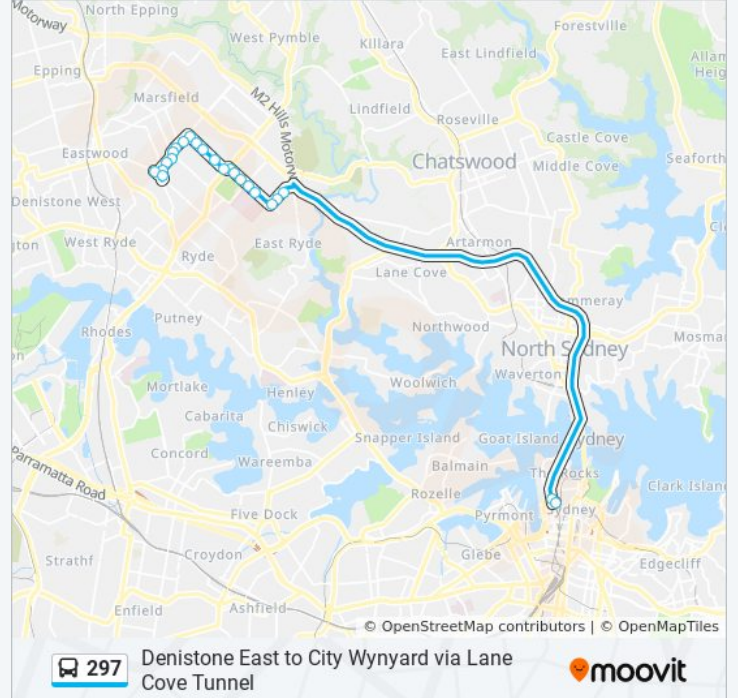

Tallwood Ave after Bridge Rd

21 Tallwood Ave

North Rd after Watts Rd

North Rd after Watts Rd

Colvin Park, Lovell Rd

297 bus time schedules and route maps are available in an offline PDF at moovitapp.com. Use the [Moovit App](#) to see live bus times, train schedule or subway schedule, and step-by-step directions for all public transit in Sydney.

[About Moovit](#) • [MaaS Solutions](#) • [Supported Countries](#) • [Mooviter Community](#)

© 2024 Moovit - All Rights Reserved

Check Live Arrival Times