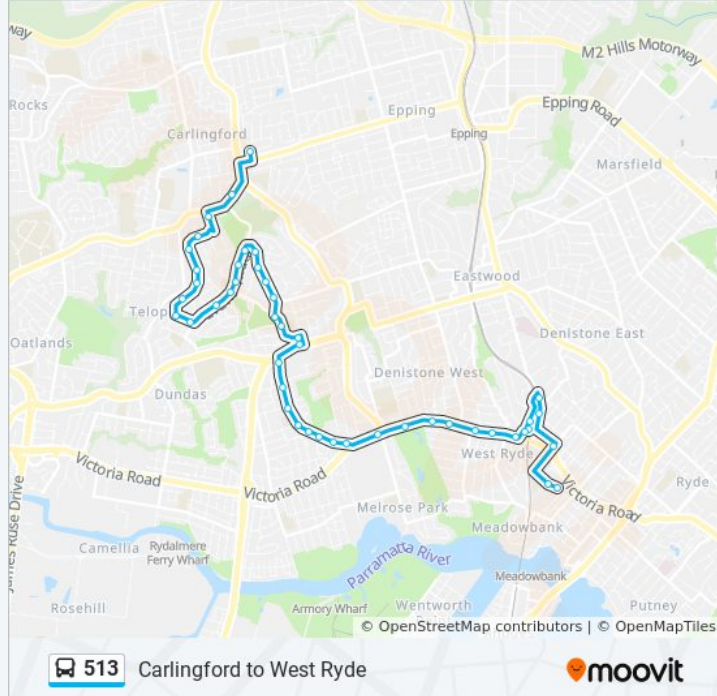

513 bus Info

Direction: Carlingford Court

Stops: 46

Trip Duration: 27 min

Line Summary:

Kissing Point Rd at Bennetts Rd East

Kissing Point Rd opp Timor Army Barracks

Stewart St opp Lottie Stewart Hospital

Marshall Rd opp Sophie St

Marshall Rd opp Howard St

Marshall Rd before Brand St

Marshall Rd at Kenny Pl

Coleman Ave before Pennant Hills Rd

Pennant Hills Rd after Janell Cres

Carlingford Court, Rembrandt St

Direction: Cumberland HS

39 stops

[VIEW LINE SCHEDULE](#)

West Ryde Station, Stand A

Victoria Rd at Gaza Rd

Victoria Rd before Endeavour St

Victoria Rd after Riverview St

513 bus Time Schedule

Stops: 39

Trip Duration: 33 min

Line Summary:

Victoria Rd opp Lions Park

Victoria Rd opp Mirool St

Ryde Parramatta Golf Club, Victoria Rd

Victoria Rd at Wharf Rd

Kissing Point Rd after Victoria Rd