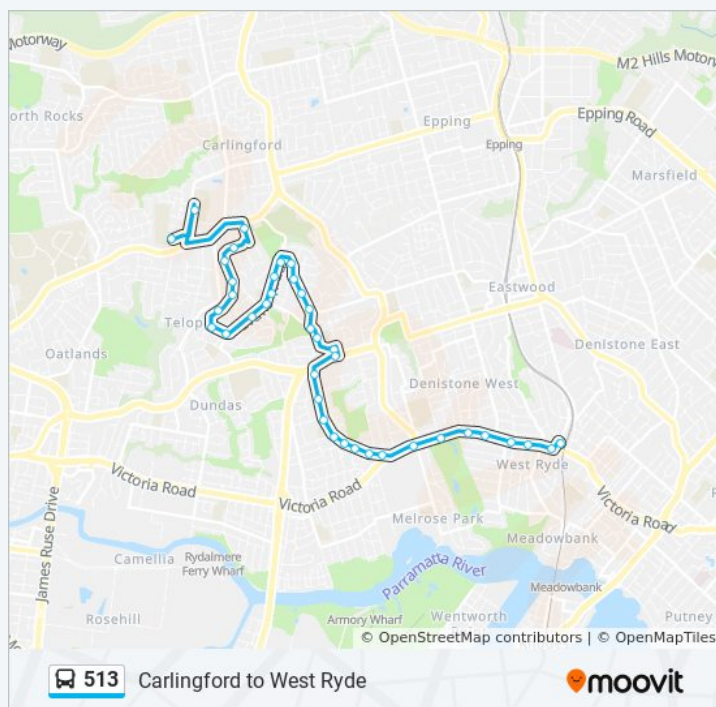

Use the Moovit App to find the closest 513 bus station near you and find out when is the next 513 bus arriving.

Direction: Carlingford Court

46 stops

[VIEW LINE SCHEDULE](#)

- Marsden High School, MacPherson St
- Meadowbank Public School, Rhodes St
- Hermitage Rd before Herbert St
- Ryedale Rd opp Ryde Eastwood Leagues Club
- Ryedale Rd before Marlow Ave
- West Pde after Miriam Rd
- West Ryde Station (Set Down)
- West Ryde Station, Stand A
- Victoria Rd at Gaza Rd
- Victoria Rd before Endeavour St
- Victoria Rd after Riverview St
- Victoria Rd opp Lions Park
- Victoria Rd opp Mirool St
- Ryde Parramatta Golf Club, Victoria Rd
- Victoria Rd at Wharf Rd
- Kissing Point Rd after Victoria Rd
- Kissing Point Rd at Deakin St
- Kissing Point Rd at Stevens St
- Kissing Point Rd opp Delaware Rd
- Kissing Point Rd at Vignes St
- Kissing Point Rd at Bartlett St

Direction: Cumberland HS

39 stops

[VIEW LINE SCHEDULE](#)

West Ryde Station, Stand A

Victoria Rd at Gaza Rd

Victoria Rd before Endeavour St

Victoria Rd after Riverview St

513 bus Time Schedule

Stops: 39

Trip Duration: 33 min

Line Summary:

Victoria Rd opp Lions Park

Victoria Rd opp Mirool St

Ryde Parramatta Golf Club, Victoria Rd

Victoria Rd at Wharf Rd

Kissing Point Rd after Victoria Rd

Kissing Point Rd at Deakin St

Kissing Point Rd at Stevens St

Kissing Point Rd opp Delaware Rd

Kissing Point Rd at Vignes St

Kissing Point Rd at Bartlett St

Kissing Point Rd at Bennetts Rd East

Kissing Point Rd opp Timor Army Barracks