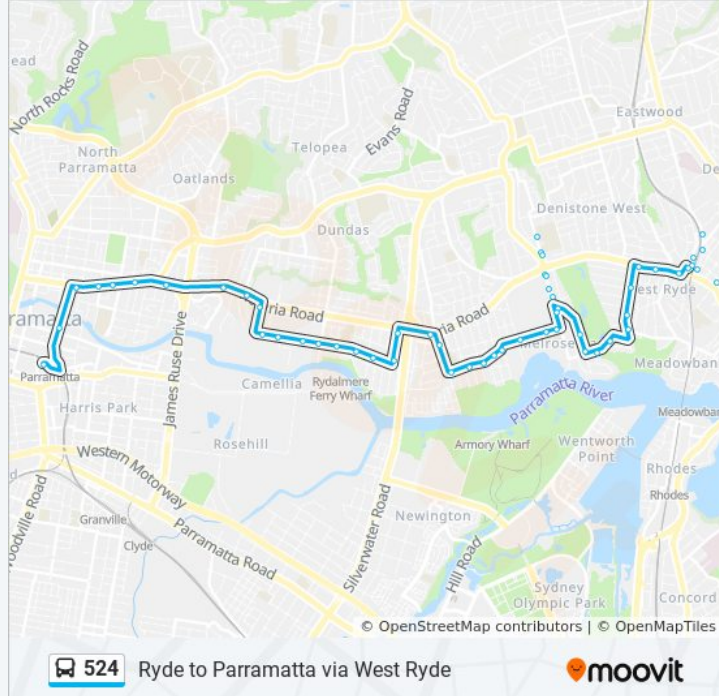

South St after Park Rd

South St opp Rydalmere Park

South St at Pike St

South St opp Euston St

Clyde St before Victoria Rd

Victoria Rd at Bridge St

Victoria Rd before Railway St

Victoria Rd opp Collett Park

Victoria Rd at Wandsworth St

Victoria Rd after Macarthur St

Victoria Rd after Betts St

All Saints' Anglican Church, Victoria Rd

Smith St after Phillip St

Parramatta Station, Stand B3

Direction: Ryde-Church St

48 stops

[VIEW LINE SCHEDULE](#)

Parramatta Station, Stand A3

Smith St before Phillip St

Victoria Rd opp All Saints Anglican Church

Victoria Rd after Buller St

Victoria Rd at Brabyn St

Collett Park, Victoria Rd

Direction: Ryde-Church St

Stops: 48

Trip Duration: 45 min

Line Summary:

Hope St at Hughes Ave

Hope St opp Waratah St

Hope St before Wharf Rd

Wharf Rd opp Jennifer Park