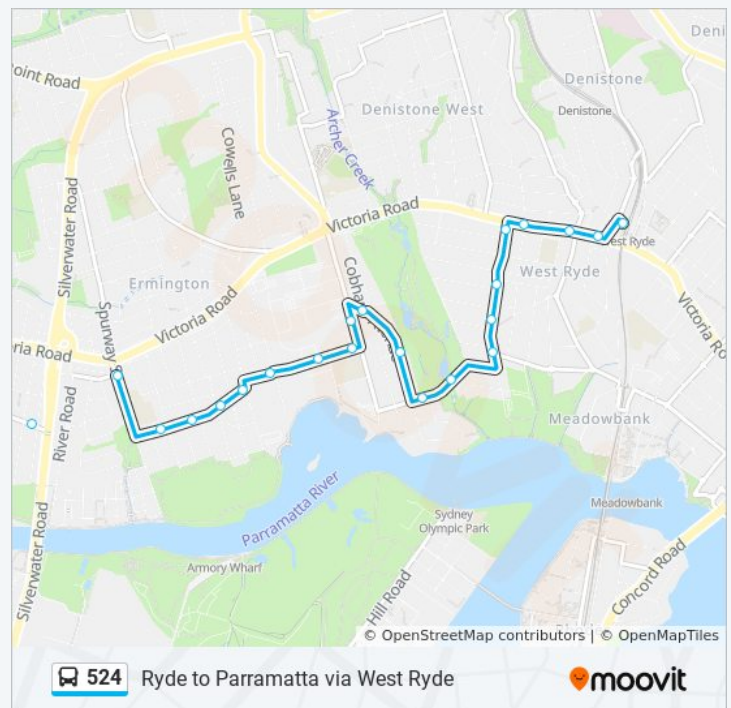

Direction: Ermington

Stops: 23

Trip Duration: 14 min

Line Summary:

Spurway St before Jackson St

Betty Cuthbert Ave Shops, Victoria Rd

Direction: Parramatta

59 stops

Direction: Ryde-Church St

Stops: 48

Trip Duration: 45 min

Line Summary:

Hope St at Hughes Ave

Hope St opp Waratah St

Hope St before Wharf Rd

Wharf Rd opp Jennifer Park

Adelaide St after Deakin St

Adelaide St at Darwin St

Adelaide St before Victoria Rd

Victoria Rd at Bellevue Ave

Victoria Rd before Chatham Rd

Thursday

05:31 - 18:26

Friday

05:31 - 18:26

Saturday

07:21 - 18:04

524 bus Info

Direction: West Ryde

Stops: 37

Trip Duration: 36 min

Line Summary: