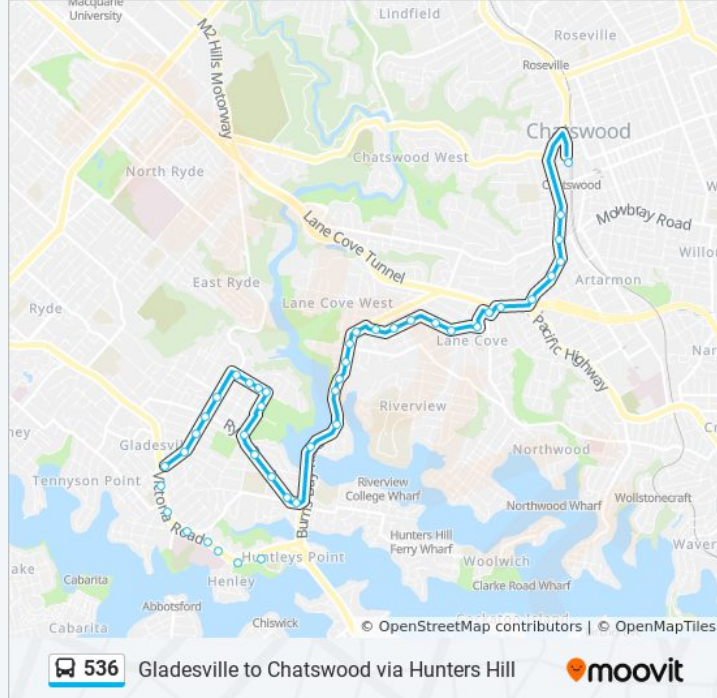

536 bus Info
Direction: Chatswood
Stops: 42
Trip Duration: 37 min
Line Summary:

Cunninghams Reach, Burns Bay Rd

Burns Bay Rd opp View St

337 Burns Bay Rd

Burns Bay Rd opp Waterview Dr

Burns Bay Rd at Cope St

Burns Bay Rd after Penrose St

Burns Bay Rd at Cullen St

Burns Bay Rd after Centennial Ave

Burns Bay Rd at Fig Tree St

Burns Bay Rd at Gentle St

Burns Bay Rd at Graham St

Burns Bay Rd opp Bridge St

Lane Cove Post Office, Burns Bay Rd

Birdwood Ave before Longueville Rd

Lane Cove Interchange, Longueville Rd, Stand B

Pacific Hwy at Burley St

Pacific Hwy opp Eric Rd

Pacific Hwy opp Palmer St

Pacific Hwy after Mowbray Rd

Pacific Hwy at Sutherland Rd

Chatswood Station, Railway St, Stand H

Direction: Gladesville

36 stops

[VIEW LINE SCHEDULE](#)

Chatswood Station, Victoria Ave, Stand E

Pacific Hwy at Ellis St

Pacific Hwy at Gordon Ave

Pacific Hwy before Mowbray Rd