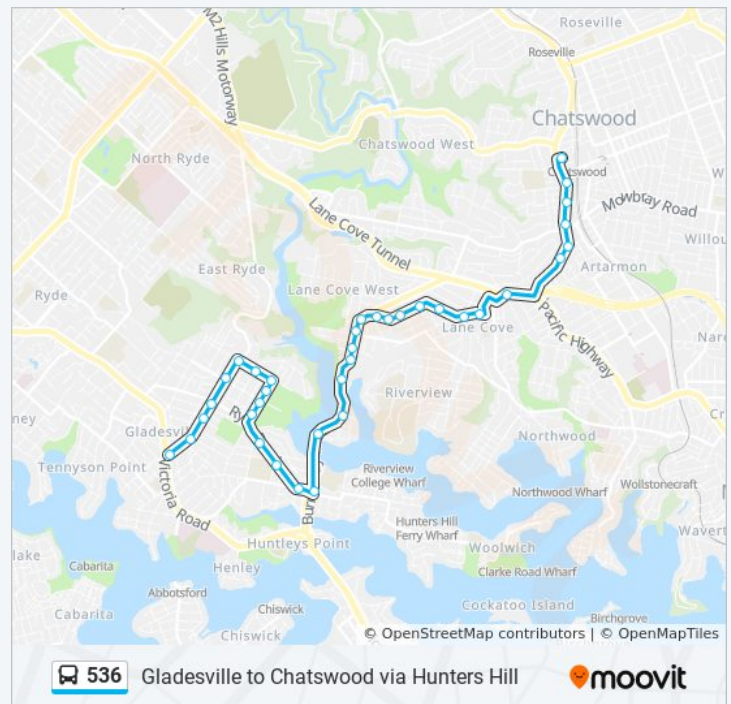

Boronia Park Public School, Pittwater Rd

Pittwater Rd at Ryde Rd

Pittwater Rd at Aston St

Pittwater Rd at Auburn St

Pittwater Rd opp GladesHill Presbyterian Church

Direction: Riverside Girls HS

43 stops

[VIEW LINE SCHEDULE](#)

Chatswood Station, Victoria Ave, Stand E

Direction: Gladesville

Stops: 36

Trip Duration: 37 min

Line Summary:

536 bus Time Schedule

Riverside Girls HS Route Timetable:

Sunday	Not Operational
Monday	07:50