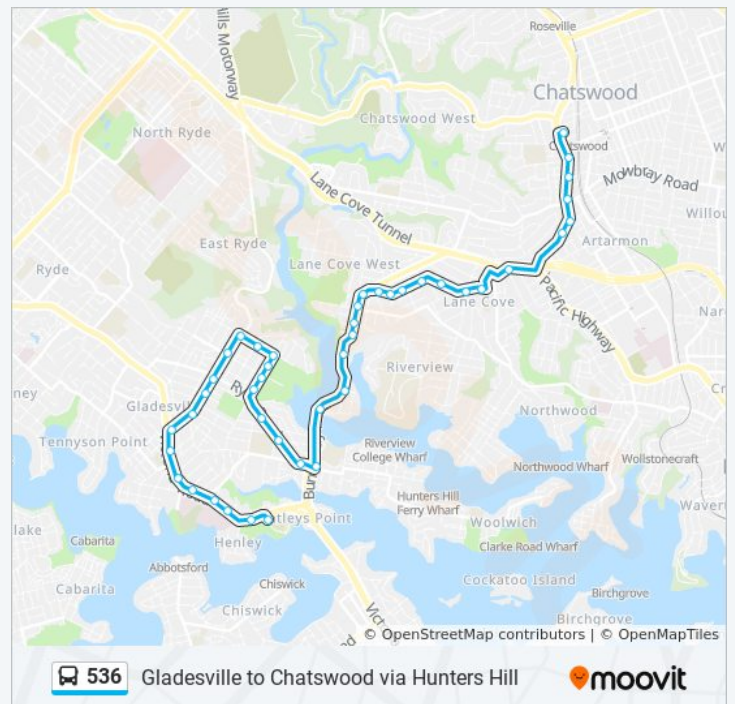

Pittwater Rd at Ryde Rd

Pittwater Rd at Aston St

Tuesday	07:50
Wednesday	07:50
Thursday	07:50
Friday	07:50
Saturday	Not Operational

536 bus Info

Direction: Riverside Girls HS

Stops: 43

Trip Duration: 44 min

Line Summary:

Pittwater Rd at Auburn St

Pittwater Rd opp GladesHill Presbyterian Church

Victoria Rd before Cowell St

Victoria Rd after Batemans Rd

Victoria Rd opp Gladesville Hospital

Victoria Rd at Salter St