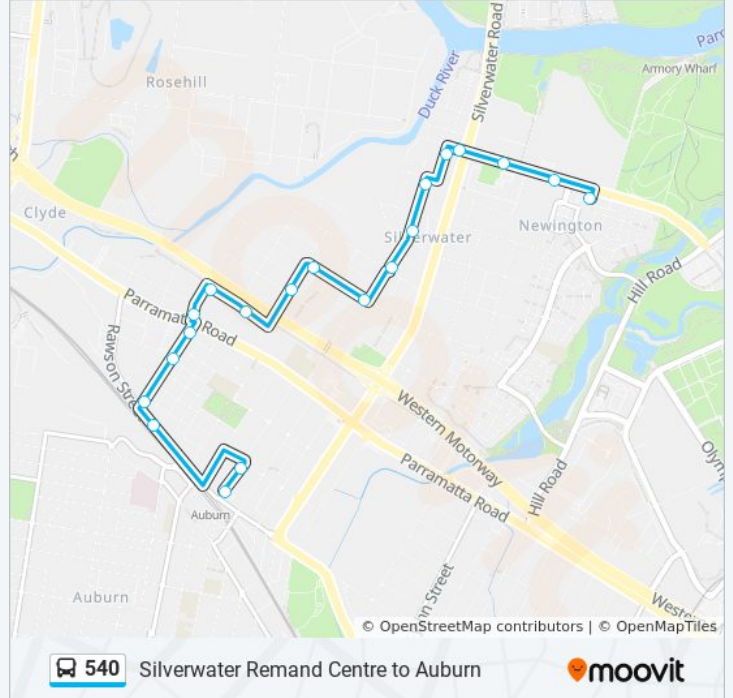

Direction: Auburn Station

20 stops

[VIEW LINE SCHEDULE](#)

- Avenue of Asia before Holker St
- Holker St after Avenue of Africa
- Newington Reserve, Holker St
- Holker St at Silverwater Rd
- Shaft St after Holker St
- Vore St after Giffard St
- Vore St before Egerton St
- Vore St at Derby St
- Carnarvon St at Melton St North
- Carnarvon St before Stubbs St
- Stubbs St at Beaconsfield St
- Adderley St West before Skarratt St South
- Adderley St West at Newton St South
- Newton St South before Parramatta Rd
- Hampstead Rd at King St
- Hampstead Rd opp Highgate St
- Hampstead Rd at Wentworth St
- Rawson St at Kihilla Rd
- Auburn RSL Club, Northumberland Rd
- Auburn Station, Northumberland Rd, Stand C

540 bus Info

Direction: Auburn Station

Stops: 20

Trip Duration: 17 min

Line Summary:

Direction: Avenue of Asia & Holker St

18 stops

[VIEW LINE SCHEDULE](#)

- Auburn Station, Northumberland Rd, Stand C
- Hampstead Rd opp Wentworth St
- Hampstead Rd opp Campbell St
- Hampstead Rd opp King St
- Newton St South before Short St
- Adderley St West opp Skarratt St South
- Adderley St West before Stubbs St
- Stubbs St after Beaconsfield St
- Carnarvon St after Stubbs St
- Carnarvon St at Vore St
- Vore St after Derby St
- Vore St after Egerton St
- Vore St at Giffard St
- Shaft St at Holker St
- Holker St opp Newington Reserve
- Silverwater Correctional Complex, Holker St
- Avenue of Africa before Avenue of Asia
- Avenue of Asia before Holker St

540 bus Info

Direction: Avenue of Asia & Holker St

Stops: 18

Trip Duration: 16 min

Line Summary:

 [540 bus Line Map](#)

Direction: S'Water Correctional

15 stops