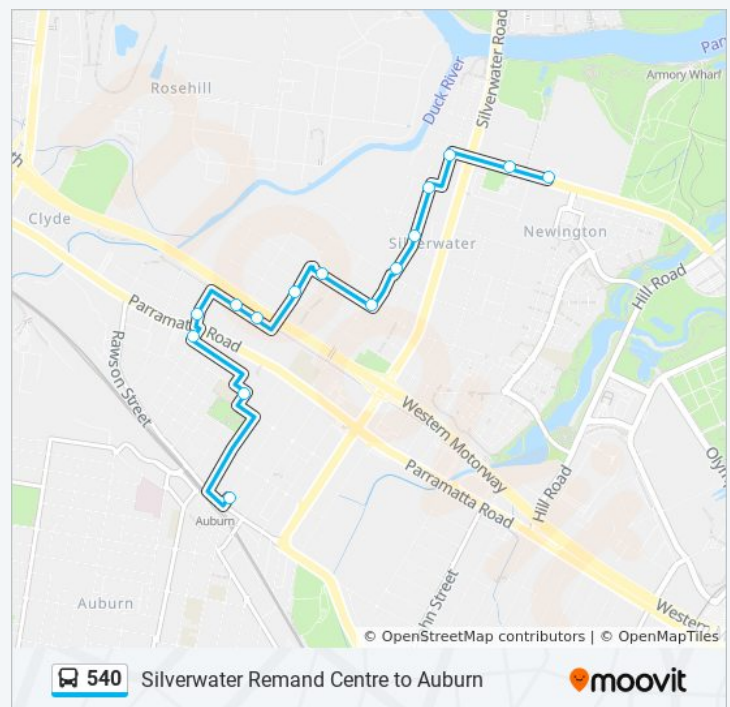

540 bus Info

Direction: Auburn Station

Stops: 20

Trip Duration: 17 min

Line Summary:

Direction: Avenue of Asia & Holker St

18 stops

[VIEW LINE SCHEDULE](#)

540 bus Info

Direction: Avenue of Asia & Holker St

Stops: 18

Trip Duration: 16 min

Line Summary:

 [540 bus Line Map](#)

Direction: S'Water Correctional

15 stops

Silverwater Correctional Complex, Holker St

540 bus Time Schedule

S'Water Correctional Route Timetable:

Sunday	Not Operational
Monday	08:07
Tuesday	08:07
Wednesday	08:07
Thursday	08:07
Friday	08:07
Saturday	Not Operational

540 bus Info

Direction: S'Water Correctional

Stops: 15

Trip Duration: 18 min

Line Summary:

540 bus time schedules and route maps are available in an offline PDF at moovitapp.com. Use the [Moovit App](#) to see live bus times, train schedule or subway schedule, and step-by-step directions for all public transit in Sydney.