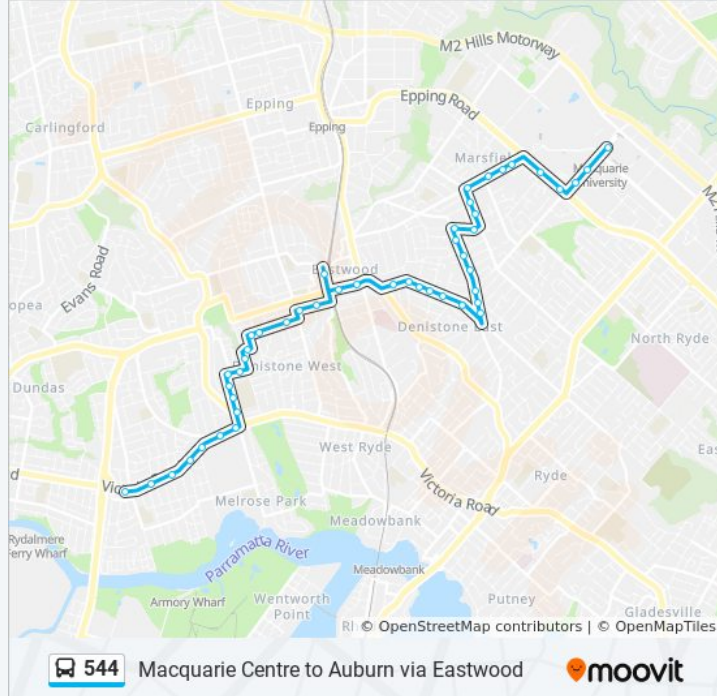

Use the Moovit App to find the closest 544 bus station near you and find out when is the next 544 bus arriving.

Direction: Auburn Station

70 stops

[VIEW LINE SCHEDULE](#)

- Macquarie Centre, Stand A
- Herring Rd opp Dunmore Lang College
- Herring Rd after Ivanhoe Pl
- Epping Rd after Herring Rd
- Epping Rd at Sobraon Rd
- Balacclava Rd after Epping Rd
- Balacclava Rd opp Daughters of Charity
- Balacclava Rd at Agincourt Rd
- Balacclava Rd before Abuklea Rd
- Abuklea Rd opp Longview St
- Abuklea Rd after Summit Cl
- Granny Smith Memorial Park, Threlfall St
- Threlfall St at North Rd
- North Rd opp Fonti St
- North Rd before Alison St
- North Rd at Woorang St
- North Rd opp Banksia St
- North Rd after Watts Rd
- North Rd after Watts Rd
- Colvin Park, Lovell Rd
- Denistone East Public School, Lovell Rd

Ermington Public School, Winbourne St

Victoria Rd at Wharf Rd

Bartlett Park, Victoria Rd

Victoria Rd at Hughes Ave

Victoria Rd at Atkins Rd

Victoria Rd at Turner St

Victoria Rd before Trumble Ave

Direction: Ermington

21 stops

[VIEW LINE SCHEDULE](#)

- Auburn Station, Northumberland Rd, Stand C
- Hampstead Rd opp Wentworth St
- Hampstead Rd opp Campbell St
- Hampstead Rd opp King St
- Newton St South before Short St
- Adderley St West opp Skarratt St South
- Adderley St West before Stubbs St
- Stubbs St after Beaconsfield St
- Carnarvon St after Stubbs St
- Carnarvon St at Vore St
- Carnarvon St opp Hume Park
- Wetherill St North at Carnarvon St
- Wetherill St North before Egerton St
- Wetherill St North at Fariola St
- Fariola St opp Day St North
- Avenue of Africa before Holker St
- Holker St after Avenue of Africa
- Newington Rd after Holker St
- Cricket Central, Clyde St
- Silverwater Rd at South St
- Victoria Rd at Spurway St