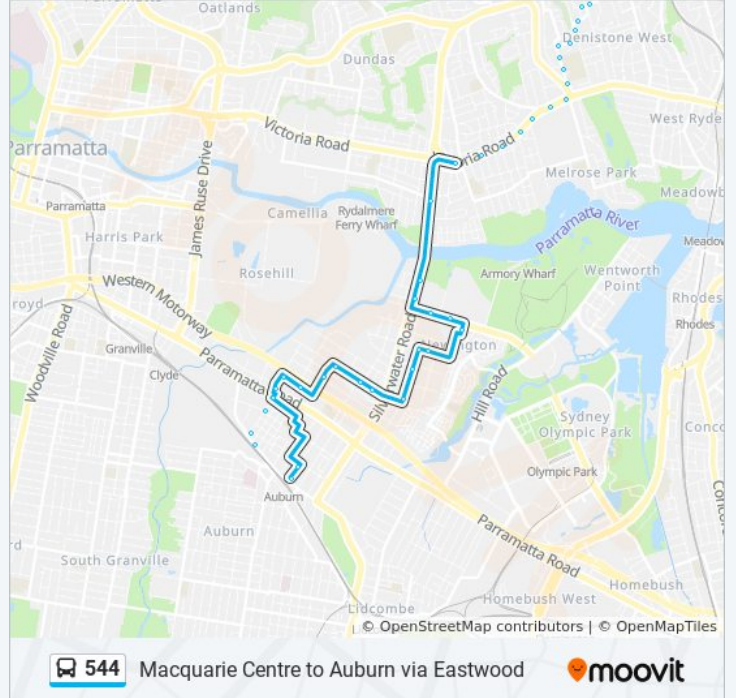

Use the Moovit App to find the closest 544 bus station near you and find out when is the next 544 bus arriving.

Direction: Auburn Station

70 stops

[VIEW LINE SCHEDULE](#)

- Macquarie Centre, Stand A
- Herring Rd opp Dunmore Lang College
- Herring Rd after Ivanhoe Pl
- Epping Rd after Herring Rd
- Epping Rd at Sobraon Rd
- Balacclava Rd after Epping Rd
- Balacclava Rd opp Daughters of Charity
- Balacclava Rd at Agincourt Rd
- Balacclava Rd before Abuklea Rd
- Abuklea Rd opp Longview St
- Abuklea Rd after Summit Cl
- Granny Smith Memorial Park, Threlfall St
- Threlfall St at North Rd
- North Rd opp Fonti St
- North Rd before Alison St
- North Rd at Woorang St
- North Rd opp Banksia St
- North Rd after Watts Rd
- North Rd after Watts Rd
- Colvin Park, Lovell Rd
- Denistone East Public School, Lovell Rd

544 bus Info

Direction: Auburn Station

Stops: 70

Trip Duration: 51 min

Line Summary:

Lovell Rd opp Grove St
Lovell Rd opp Orange St
Lovell Rd at Russell St
Lovell Rd at Hollis Ave
First Ave after Ryedale Rd
First Ave before East Pde
Eastwood Station, West Pde, Stand A
Clanalpine St at Trelawney St
Clanalpine St opp St. Philip's Church
Clanwilliam St at Coronation Ave
Clanwilliam St before Darvall Rd
Clanwilliam St at Read St
Warrawong St opp Read St
Brush Rd after Warrawong St
Hermoyne St at Daphne St
Hermoyne St at Winbourne St
Winbourne St before Farnell St
Winbourne St after Farnell St
Ermington Public School, Winbourne St
Victoria Rd at Wharf Rd
Bartlett Park, Victoria Rd
Victoria Rd at Hughes Ave
Victoria Rd at Atkins Rd
Victoria Rd at Turner St
Victoria Rd before Trumble Ave
Betty Cuthbert Ave Shops, Victoria Rd
Silverwater Rd at South St
Cricket Central, Silverwater Rd
Silverwater Rd opp River St
Holker St opp Newington Reserve
Silverwater Correctional Complex, Holker St
Avenue of Africa before Avenue of Asia
Fariola St after Day St North