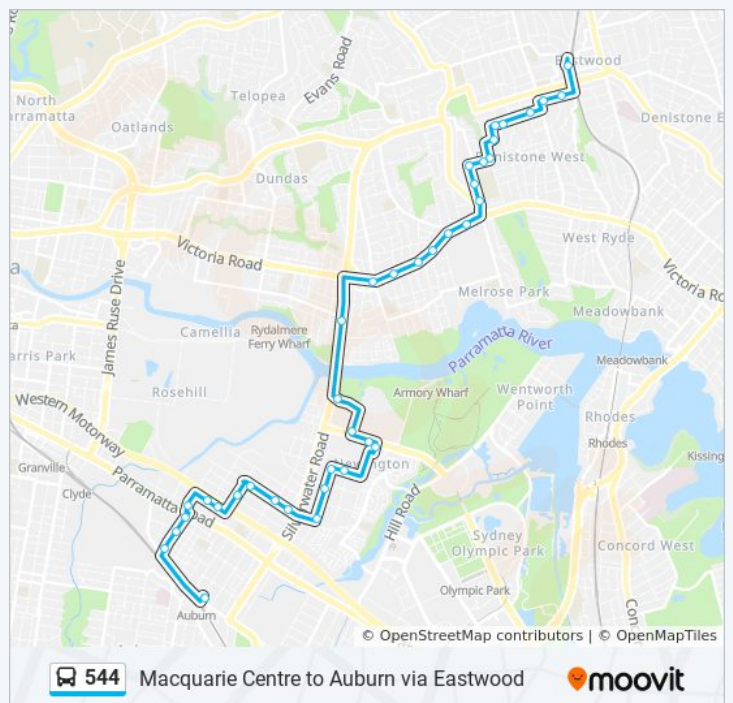

Lovell Rd opp Richmond St
 North Rd opp Watts Rd
 North Rd opp Donovan St
 North Rd opp Woorang St
 North Rd after Sheehan St
 North Rd at Fonti St
 Threlfall St after North Rd

Direction: Eastwood Station

38 stops

[VIEW LINE SCHEDULE](#)

Auburn Station, Northumberland Rd, Stand C
 Hampstead Rd opp Wentworth St
 Hampstead Rd opp Campbell St
 Hampstead Rd opp King St
 Newton St South before Short St
 Adderley St West opp Skarratt St South
 Adderley St West before Stubbs St
 Stubbs St after Beaconsfield St
 Carnarvon St after Stubbs St
 Carnarvon St at Vore St
 Carnarvon St opp Hume Park
 Wetherill St North at Carnarvon St
 Wetherill St North before Egerton St
 Wetherill St North at Fariola St
 Fariola St opp Day St North
 Avenue of Africa before Holker St
 Holker St after Avenue of Africa
 Newington Rd after Holker St
 Cricket Central, Clyde St
 Silverwater Rd at South St
 Victoria Rd at Spurway St
 Victoria Rd at Wentworth St

544 bus Info

Direction: Eastwood Station

Stops: 38

Trip Duration: 34 min

Line Summary:

Victoria Rd after Parkes St

Victoria Rd at Atkins Rd

Victoria Rd before Kissing Point Rd