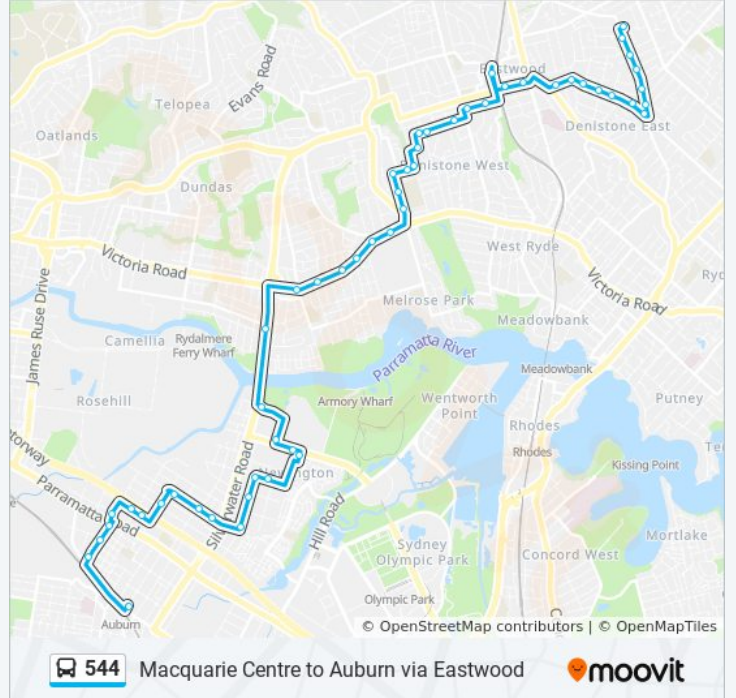

Direction: Eastwood

53 stops

[VIEW LINE SCHEDULE](#)

Auburn Station, Northumberland Rd, Stand C
Hampstead Rd opp Wentworth St
Hampstead Rd opp Campbell St
Hampstead Rd opp King St
Newton St South before Short St
Adderley St West opp Skarratt St South
Adderley St West before Stubbs St
Stubbs St after Beaconsfield St
Carnarvon St after Stubbs St
Carnarvon St at Vore St
Carnarvon St opp Hume Park
Wetherill St North at Carnarvon St
Wetherill St North before Egerton St

Direction: Eastwood

Stops: 53

Trip Duration: 42 min

Line Summary:

Wetherill St North at Fariola St
Fariola St opp Day St North
Avenue of Africa before Holker St
Holker St after Avenue of Africa
Newington Rd after Holker St
Cricket Central, Clyde St
Silverwater Rd at South St
Victoria Rd at Spurway St
Victoria Rd at Wentworth St
Victoria Rd after Parkes St
Victoria Rd at Atkins Rd
Victoria Rd before Kissing Point Rd
Victoria Rd opp Bartlett Park
Winbourne St opp Ermington Public School
Winbourne St at Farnell St
Winbourne St at Bell Ave
Hermoyne St opp Daphne St
Janet Park, Brush Rd
Warrawong St at Read St
Clanwilliam St at Darvall Rd
Clanwilliam St after Darvall Rd
Clanwilliam St opp Coronation Ave
St Philip's Church, Clanalpine St
Clanalpine St after Trelawney St
Eastwood Station, West Pde, Stand A
First Ave after East Pde
First Ave before Ryedale Rd
Lovell Rd after Blaxland Rd
Lovell Rd at Pickford Ave
Lovell Rd at Orange St
Lovell Rd at Grove St
Lovell Rd opp Denistone East Public School
Macquarie Anglican Church, Lovell Rd

Lovell Rd opp Richmond St
 North Rd opp Watts Rd
 North Rd opp Donovan St
 North Rd opp Woorang St
 North Rd after Sheehan St
 North Rd at Fonti St
 Threlfall St after North Rd

Direction: Eastwood Station

544 bus Info

Direction: Eastwood Station

Stops: 38

Trip Duration: 34 min

Line Summary:

Victoria Rd after Parkes St

Victoria Rd at Atkins Rd

Victoria Rd before Kissing Point Rd