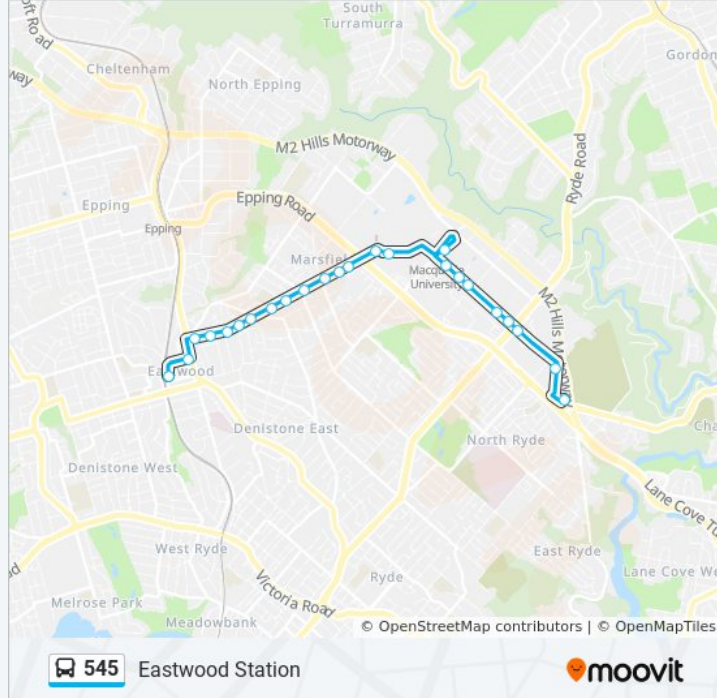

Use the Moovit App to find the closest 545 bus station near you and find out when is the next 545 bus arriving.

Direction: Eastwood Station

23 stops

[VIEW LINE SCHEDULE](#)

- Jarvis Cct
- Halifax St before Wicks Rd
- Macquarie Park Station, Waterloo Rd, Stand D
- Waterloo Rd after Coolinga St
- Waterloo Rd opp Khartoum Rd
- Waterloo Rd at Byfield St
- Macquarie University Station, Waterloo Rd, Stand C
- Macquarie Centre, Stand A
- Macquarie University Campus, University Ave, Stand D
- Shalom Centre, Balaclava Rd
- Balaclava Rd after Epping Rd
- Balaclava Rd opp Daughters of Charity
- Balaclava Rd at Agincourt Rd
- Balaclava Rd before Abuklea Rd
- Balaclava Rd opp Lincoln St
- Irene Park, Balaclava Rd
- Balaclava Rd at Hunts Ave
- Balaclava Rd at Bligh St
- Balaclava Rd at Alexandria Ave

545 bus Info

Direction: Eastwood Station

Stops: 23

Trip Duration: 21 min

Line Summary:

Balaclava Rd after Gordon St

Balaclava Rd opp Moore Park

May St after Blaxland Rd

Eastwood Station, Railway Pde, Stand D

Direction: Eastwood Station

42 stops

[VIEW LINE SCHEDULE](#)

Parramatta Station, Stand A3

George St after Smith St

George St before MacArthur St

Macarthur Girls High School, Macarthur St

Trip Duration: 33 min

Line Summary:

Teloepa Station, Sturt St

Shortland St opp Church Of Christ

Shortland St opp Teloepa Shops

Evans Rd opp Acacia Park

St Bernadette's Primary School, Evans Rd

Evans Rd opp Seymour St