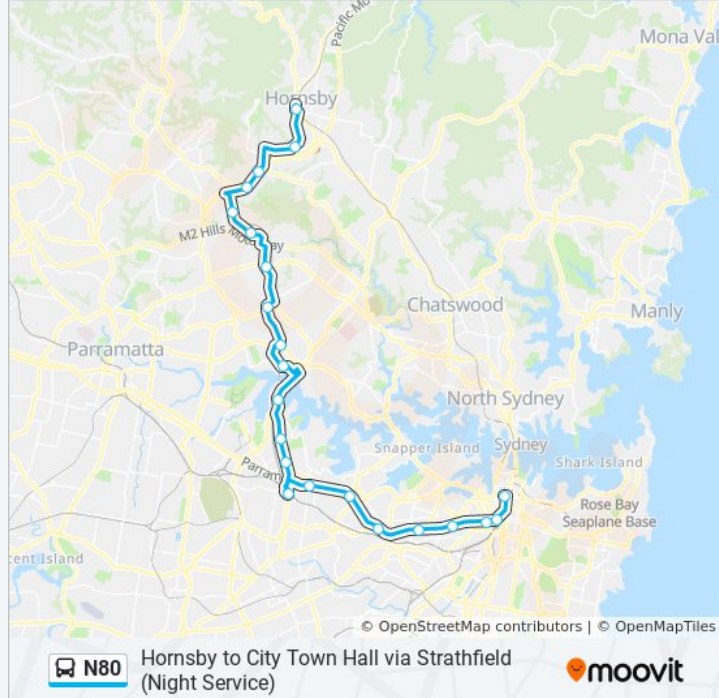

Yarrara Rd opp Pennant Hills Station

The Esplanade opp Thornleigh Station

Malsbury Rd opp Normanhurst Station

Hornsby Station, Stand C

N80 bus time schedules and route maps are available in an offline PDF at moovitapp.com. Use the [Moovit App](#) to see live bus times, train schedule or subway schedule, and step-by-step directions for all public transit in Sydney.

[About Moovit](#) • [MaaS Solutions](#) • [Supported Countries](#) • [Mooviter Community](#)

© 2024 Moovit - All Rights Reserved

Check Live Arrival Times