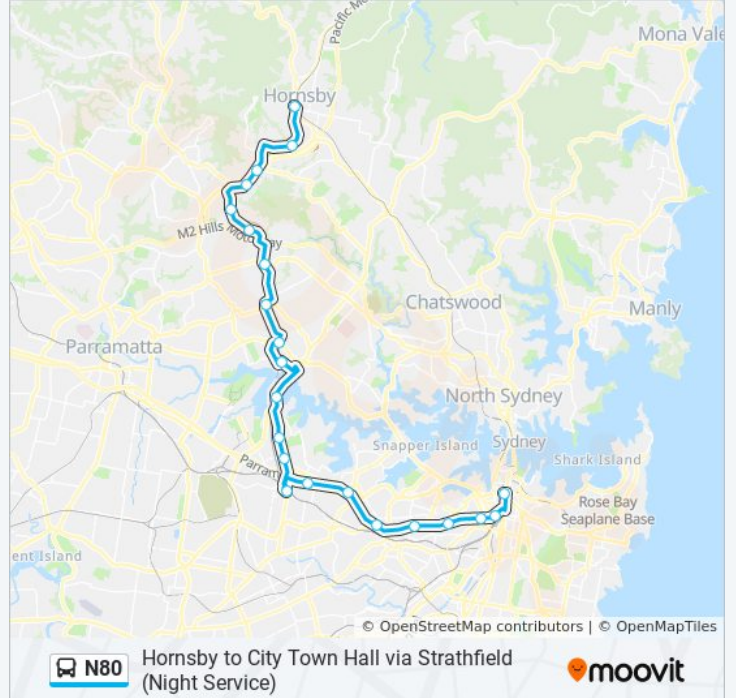

(1) City Park St: 00:16 - 04:16(2) Hornsby Station: 00:30 - 04:40

Use the Moovit App to find the closest N80 bus station near you and find out when is the next N80 bus arriving.

Direction: City Park St

22 stops

[VIEW LINE SCHEDULE](#)

- Hornsby Station, Stand C
- Normanhurst Station, Malsbury Rd
- Thornleigh Station, The Esplanade
- Pennant Hills Station, Yarrara Rd
- Beecroft Rd before Hannah St (NightRide)
- Beecroft Rd at The Promenade
- Epping Station, Beecroft Rd, Stand C
- Eastwood Station, Railway Pde, Stand D
- West Ryde Station, Stand D
- Meadowbank Station, Constitution Rd
- Rhodes Station, Concord Rd, Stand B
- Concord Rd at Nirranda St
- Concord Fire Station, Concord Rd
- Strathfield Station, Albert Rd, Stand G
- Parramatta Rd opp Neich Pde
- Parramatta Rd before Arlington St
- Parramatta Rd at Haberfield Rd
- Parramatta Rd before Catherine St
- Parramatta Rd before Lyons Rd
- Broadway Shopping Centre, Broadway
- Central Station, Railway Square, Stand J

N80 bus Info

Direction: City Park St

Stops: 22

Trip Duration: 67 min

Line Summary:

Town Hall Station, Park St, Stand K

Direction: Hornsby Station

22 stops

N80 bus Info

Direction: Hornsby Station

Stops: 22

Trip Duration: 72 min

Line Summary:

Yarrara Rd opp Pennant Hills Station

The Esplanade opp Thornleigh Station

Malsbury Rd opp Normanhurst Station