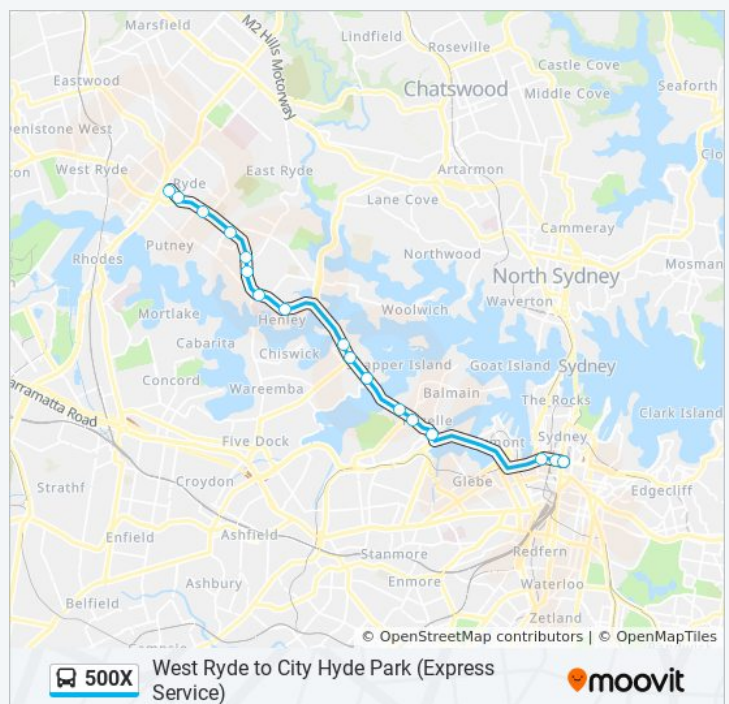

West Ryde to City Hyde Park via Victoria Rd (Express Service)

[Get The App](#)

The 500X bus line (West Ryde to City Hyde Park via Victoria Rd (Express Service)) has 3 routes. For regular weekdays, their operation hours are:

Direction: Hyde Park, Stand B

26 stops

[VIEW LINE SCHEDULE](#)

- West Ryde Station, Ryedale Rd
- Ryedale Rd opp Ryde Eastwood Leagues Club
- Orchard St at Anzac Ave
- Parkes St after Hermitage Rd
- TAFE Northern Sydney, Parkes St
- Parkes St at Hinkler Ave
- Parkes St before Samuel St
- Top Ryde City Shopping Centre, Blaxland Rd
- Blaxland Rd at Princes St
- Victoria Rd opp St Charles Primary School
- Victoria Rd at Monash Rd
- GladesHill Presbyterian Church, Victoria Rd
- Victoria Rd before Cowell St
- Victoria Rd opp Gladesville Hospital
- Victoria Rd opp Gladesville Reserve
- Victoria Rd after Wolseley St
- Victoria Rd before Lyons Rd
- Victoria Rd after Park Ave
- Victoria Rd opp Clubb St
- Victoria Rd after Terry St
- Victoria Rd after Darling St

500X bus Info

Direction: Hyde Park, Stand B

Stops: 26

Trip Duration: 40 min

Line Summary:

[500X bus Line Map](#)

Victoria Rd at Loughlin St

White Bay, Victoria Rd

500X bus Info

Direction: Ryde

Stops: 17

Trip Duration: 41 min

Line Summary:

Direction: West Ryde Stn - Ryedale Rd

500X bus Time Schedule

24 stops