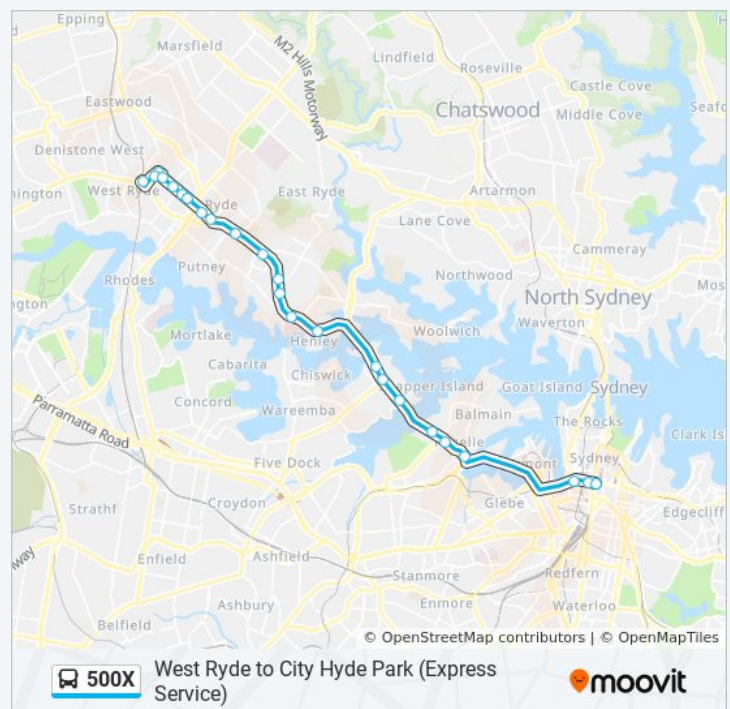

500X bus Info

Direction: Hyde Park, Stand B

Stops: 26

Trip Duration: 40 min

Line Summary:

[500X bus Line Map](#)

Victoria Rd at Loughlin St

White Bay, Victoria Rd

500X bus Info

Direction: Ryde

Stops: 17

Trip Duration: 41 min

Line Summary:

Direction: West Ryde Stn - Ryedale Rd

500X bus Time Schedule

24 stops

West Ryde Stn - Ryedale Rd Route Timetable:

Sunday	00:00 - 23:40
Monday	00:00 - 23:40
Tuesday	00:00 - 23:40
Wednesday	00:00 - 23:40
Thursday	00:00 - 23:40
Friday	00:00 - 23:40
Saturday	00:00 - 23:40

500X bus Info

Direction: West Ryde Stn - Ryedale Rd

Stops: 24

Trip Duration: 43 min

Line Summary:

500X bus time schedules and route maps are available in an offline PDF at moovitapp.com. Use the [Moovit App](#) to see live bus times, train schedule or subway schedule, and step-by-step directions for all public transit in Sydney.