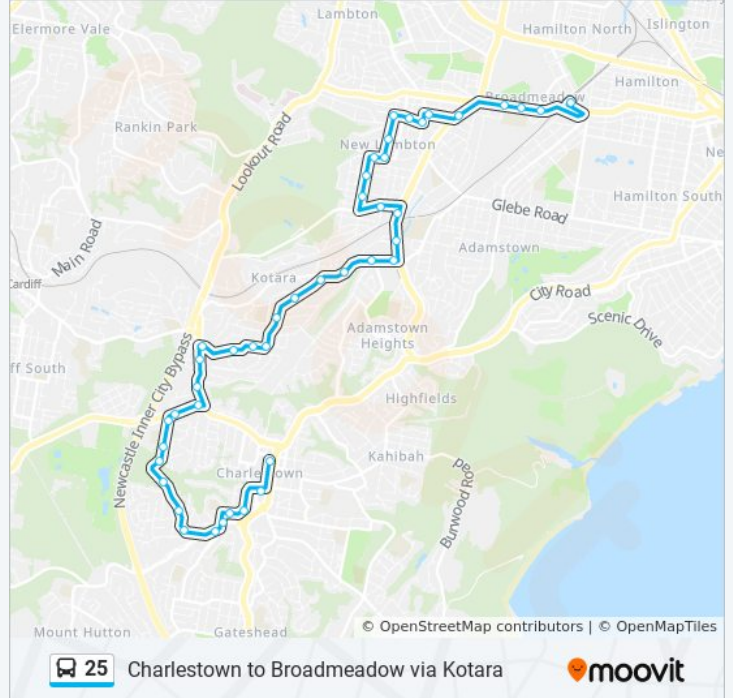

Use the Moovit App to find the closest 25 bus station near you and find out when is the next 25 bus arriving.

Direction: Broadmeadow Station

43 stops

[VIEW LINE SCHEDULE](#)

- Charlestown Square, Pearson St, Stand B
- Charlestown Square, Frederick St, Stand D
- Patricia Ave after Lincoln St
- Patricia Ave opp Anjon St
- Gari St at Warners Bay Rd
- Warners Bay Rd after Gadaga Rd
- E K Ave opp Targo St
- E K Ave opp Trent St
- E K Ave after Armstrong Rd
- E K Ave opp Redbud Cl
- Waratah Ave opp Brett St
- Waratah Ave before Hillsborough Rd
- Hillsborough Rd after Waratah Ave
- Hillsborough Rd before Charlestown Rd
- Charlestown Rd opp Kirkdale Dr
- Charlestown Rd opp 177
- Stuart St at Charlestown Rd
- Stuart St at Elvidge Cres
- Inglis St after Lugar St
- Laurie St opp Boundary St
- Joslin St opp Bryson Ave

25 bus Info

Direction: Broadmeadow Station

Stops: 43

Trip Duration: 32 min

Line Summary:

Joslin St opp Joslin St Shops

Joslin St at Park Ave

Park Ave opp Grayson Ave

Queens Rd at Evescourt Rd

Evescourt Rd at St James Rd

Evescourt Rd at Portland Pl

Portland Pl at Cromwell St

Portland Pl at Royal St

St Therese's Catholic Church, Victoria St

Bill Curry Park, Bridges Rd

Lambton Rd opp Cameron St

Lambton Rd opp Hunter School Of The Performing Arts

Lambton Rd at Curley Rd

Broadmeadow Station, Graham Rd

Direction: Charlestown

41 stops

[VIEW LINE SCHEDULE](#)

Broadmeadow Station, Graham Rd

Lambton Rd at Australia Rd