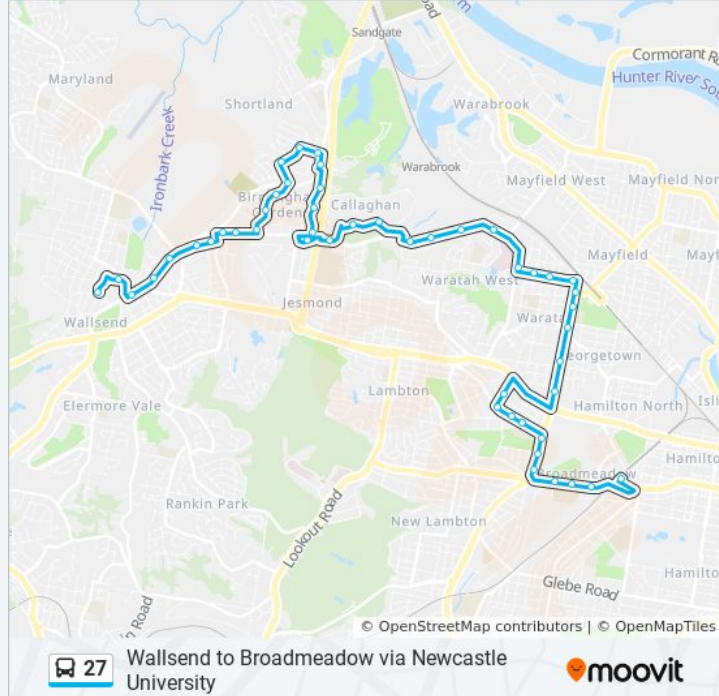

Use the Moovit App to find the closest 27 bus station near you and find out when is the next 27 bus arriving.

Direction: Broadmeadow Station

48 stops

[VIEW LINE SCHEDULE](#)

- Wallsend District Library, Bunn St
- Tyrrell St at Council St
- Cowper St after Nelson St
- Cowper St at George St
- Cowper St opp Platt St
- Cameron St opp Nash St
- Cameron St before Tillie St
- Birmingham Gardens Ambulance Station, Wilkinson Ave
- Wilkinson Ave at Cunningham St
- Englund St at Wilkinson Ave
- Burke Pl before Timmins St
- Rae St at Heritage Pl
- Cobby St at Rabaul St
- Derna Rd at Cobby St
- Derna Rd at Bardia Rd
- Bardia Rd before Sandgate Rd
- Sandgate Rd opp Our Lady of Victories Church
- Vale St opp Couglin St
- Moore St after Vale St
- Moore St before Wilkinson Ave
- University Dr after Blue Gum Rd

27 bus Info

Direction: Broadmeadow Station

Stops: 48

Trip Duration: 35 min

Line Summary:

University of Newcastle Western Entrance,
University Dr

Mathematics Building, Ring Rd

The Wollotuka Institute, Ring Rd

Orlando Rd opp Johnson Park

Young Rd at Orlando Rd

Lambton Fire Station, Young Rd

Young Rd at Womboin Rd

Turton Rd opp Young Rd

Turton Rd opp Monash Rd

Turton Rd opp Rex Ave

Lambton Rd opp Cameron St

Lambton Rd opp Hunter School Of The
Performing Arts

Lambton Rd at Curley Rd

Broadmeadow Station, Graham Rd

Direction: Wallsend

45 stops

[VIEW LINE SCHEDULE](#)

27 bus Time Schedule

Wallsend Route Timetable: