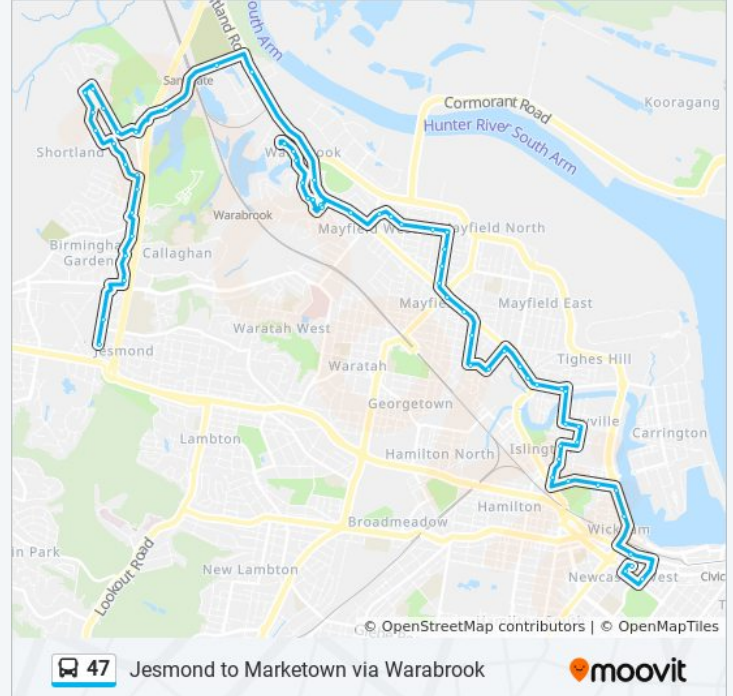

Warabrook Shopping Centre, Angophora Dr

Warabrook Bvd after Angophora Dr

Maitland Rd opp Terry St

Pacific Hwy opp Ferry Rd

Wallsend Rd opp Sandgate Cemetery

449 Sandgate Rd

Marion St at Sandgate Rd

King St before Marion St

King St opp Cora Pl

King St before Mort Lane

Marsden St at Mort Lane

54 Marsden St

Marsden St opp Alister St

Mawson St at Marion St

Hunter Valley Private Hospital, Mawson St

Mawson St at Sandgate Rd

Sandgate Rd opp Hansen Pl

Sandgate Rd opp Our Lady of Victories Church

Vale St opp Couglin St

Moore St after Vale St

Moore St before Wilkinson Ave

Blue Gum Rd opp Heaton Park

Blue Gum Rd opp Stockland Jesmond

Direction: Marketown

67 stops

[VIEW LINE SCHEDULE](#)

Stockland Jesmond, Blue Gum Rd

Heaton Park, Blue Gum Rd

Blue Gum Rd before Goodwin St

Wilkinson Ave at Naughton Ave

Moore St opp Vale St