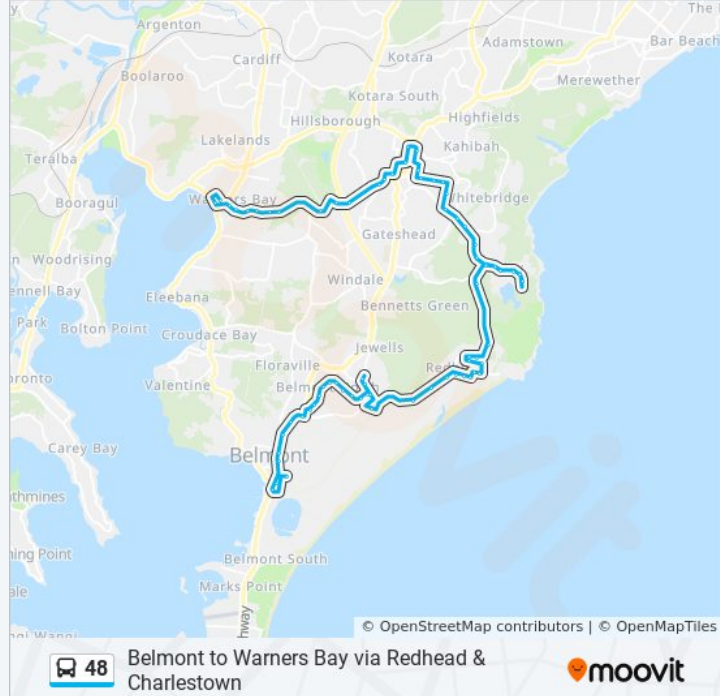

Bula St opp Central Charlestown Leagues Club

Whitebridge Cemetery, Dudley Rd

Dudley Road Shops, Dudley Rd

Dudley Rd after Station St

Dudley Rd at Yaringa Pl

Ocean St before John St

Ocean St opp Redhead Rd

Ocean St at Durfold St

Ocean St opp Frank Watkins Memorial Park

Ocean St before Bombala St

Ocean St at Albury St

Ocean St after Tumut Street

Ocean St opp Albury St

Ocean St opp Bombala St

Frank Watkins Memorial Park, Ocean St

Ocean St opp Durfold St

Ocean St at Redhead Rd

53 Red Head Rd

Red Head Rd opp Redhead Gardens

Collier St at Hutchinson St

Collier St opp Geraldton Dr

Cowlishaw Street Shops, Cowlishaw St

Cowlishaw St opp Redhead Bowling Club

Beach Rd after Steel St

Beach Rd at Hutchinson St

Brown St at Hutchinson St

Brown Rd at Woods St

Brown St at Barnes Lane

Kallaroo Rd opp Seasands Dr

31 Kalaroo Rd

81 Kalaroo Rd

Railway Cres after Kalaroo Rd

Holy Family Anglican Church, Ntaba Rd