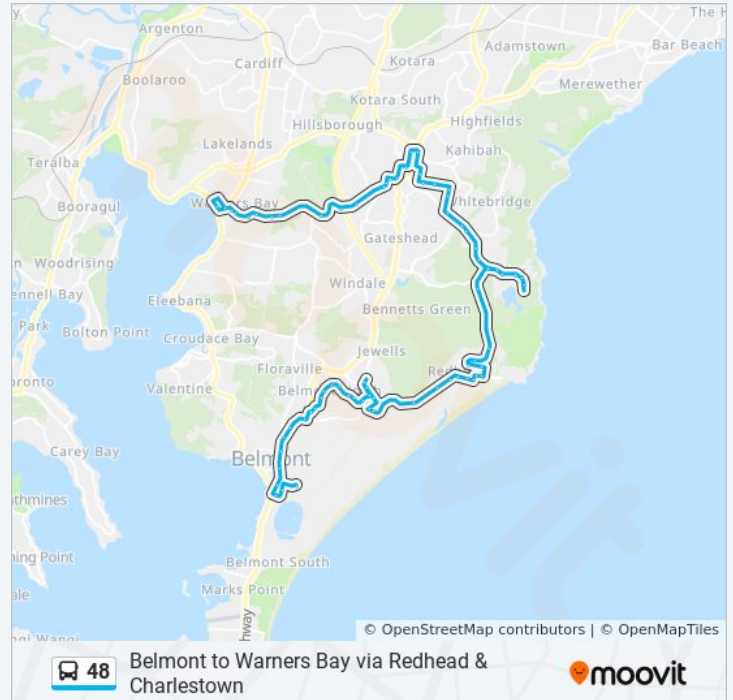

Redhead Gardens, Red Head Rd

Red Head Rd opp 53

Ocean St opp Redhead Rd

Ocean St at Durfold St

48 bus Info

Direction: Warners Bay

Stops: 77

Trip Duration: 65 min

Line Summary:

Ocean St opp Frank Watkins Memorial Park

Ocean St before Bombala St

Ocean St at Albury St

Ocean St after Tumut Street

Ocean St opp Albury St

Ocean St opp Bombala St

Frank Watkins Memorial Park, Ocean St