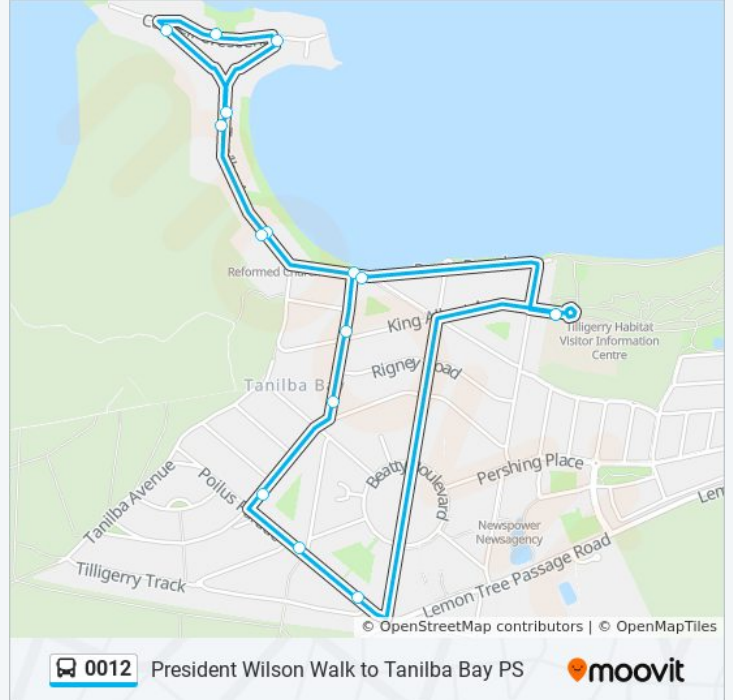

## President Wilson Walk to Tanilba Bay PS

Get The App

The 0012 bus line President Wilson Walk to Tanilba Bay PS has one route. For regular weekdays, their operation hours are:

(1) Tanilba Bay PS: 8:42 AM

### Direction: Tanilba Bay PS

16 stops

[VIEW LINE SCHEDULE](#)

Tanilba Bay Public School, King Albert Ave  
Peace Pde at President Poincare Pde  
Tanilba Ave after Peace Pde  
Tanilba Ave opp Swan St  
Admiralty Ave at Caswell Cres  
Tanilba House, Caswell Cres  
Caswell Cres at Admiralty Ave  
Swan Park, Tanilba Ave  
Tanilba Ave before Peace Pde  
Peace Pde opp President Poincare Pde  
President Poincare Pde at King Albert Ave  
President Poincare Pde before Clemenceau Cres  
Clemenceau Cres opp Navy Nook  
Poilus Pde at President Poincare Pde  
Poilus Pde opp Tilligerry Trk  
Tanilba Bay Public School, King Albert Ave

### 0012 bus Info

**Direction:** Tanilba Bay PS

**Stops:** 16

**Trip Duration:** 18 min

**Line Summary:**

0012 bus time schedules and route maps are available in an offline PDF at [moovitapp.com](https://moovitapp.com). Use the [Moovit App](#) to see live bus times, train schedule or subway schedule, and step-by-step directions for all public transit in Sydney.