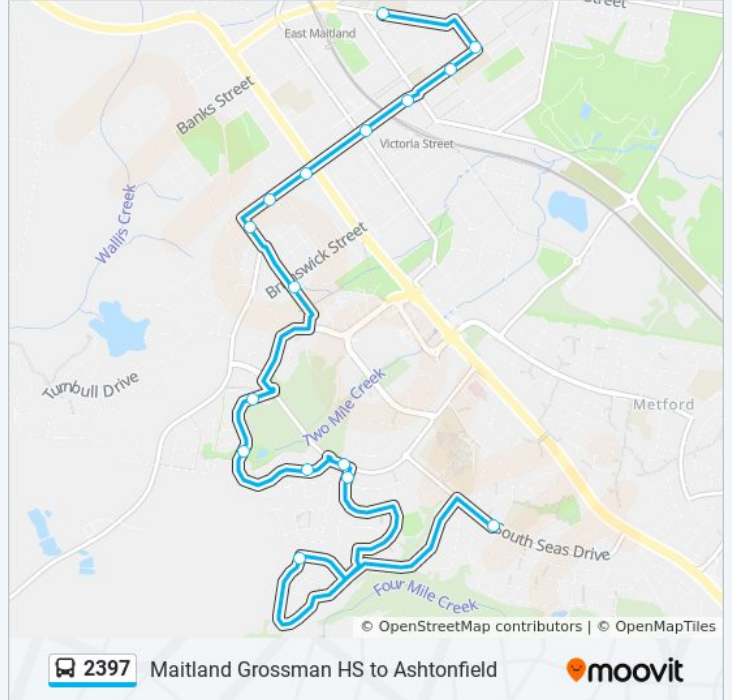

Direction: Ashtonfield

16 stops

[VIEW LINE SCHEDULE](#)

Maitland Grossmann High School, Cumberland St

Hodge St at High St

Maitland High School, High St

High St after Lindesay St

High St at Lawes St

High St after Newcastle St

High St at Rous St

Brisbane St after High St

Brisbane St at Adelaide St

Worcester Dr opp Springbok Cres (Hail & Ride)

Worcester Dr after Parl St

Worcester Dr at Beaufort Cct

Chisholm Rd after Worcester Dr

Galway Bay Dr after Chisholm Rd

Tipperary Dr at Kilshanny Ave (Hail & Ride)

South Seas Dr at Norfolk St

2397 bus Time Schedule

Ashtonfield Route Timetable:

Sunday	Not Operational
Monday	3:39 PM
Tuesday	3:39 PM
Wednesday	3:39 PM
Thursday	3:39 PM
Friday	Not Operational
Saturday	Not Operational

2397 bus Info

Direction: Ashtonfield

Stops: 16

Trip Duration: 25 min

Line Summary:

2397 bus time schedules and route maps are available in an offline PDF at moovitapp.com. Use the [Moovit App](#) to see live bus times, train schedule or subway schedule, and step-by-step directions for all public transit in Sydney.