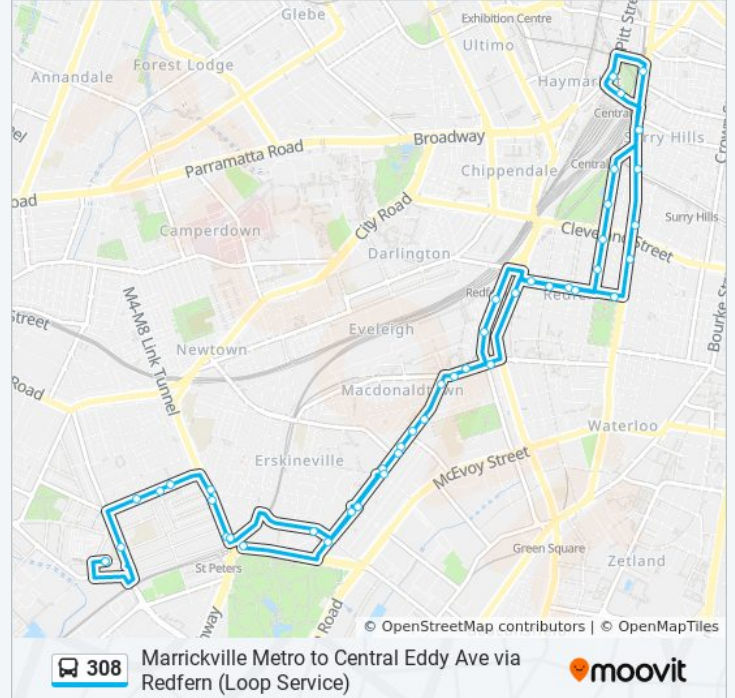

Central Station, Eddy Ave, Stand C

Central Station, Elizabeth St, Stand E

Elizabeth St at Devonshire St

Elizabeth St before Cleveland St

Elizabeth St at Cooper St

Redfern Park, Redfern St

Redfern St at Pitt St

Redfern St at George St

Redfern Station, Regent St, Stand C

Henderson Rd at Wyndham St

Henderson Rd before Mitchell Rd

Mitchell Rd at Buckland St

Mitchell Rd opp Copeland St

Mitchell Rd opp Erskineville Oval

Mitchell Rd at Maddox St

Coulson St after Mitchell Rd

St Peters Station, King St

King St before Holmwood St

Alice St at Pearl St

Marrickville Metro, Smidmore St

Direction: St. Peters Station

41 stops

[VIEW LINE SCHEDULE](#)

Marrickville Metro, Smidmore St

St Pius' Catholic Primary School, Edgeware Rd

Alice St opp Hawken St

Matt Hogan Reserve, Alice St

King St opp Holmwood St

King St opp St Peters Station