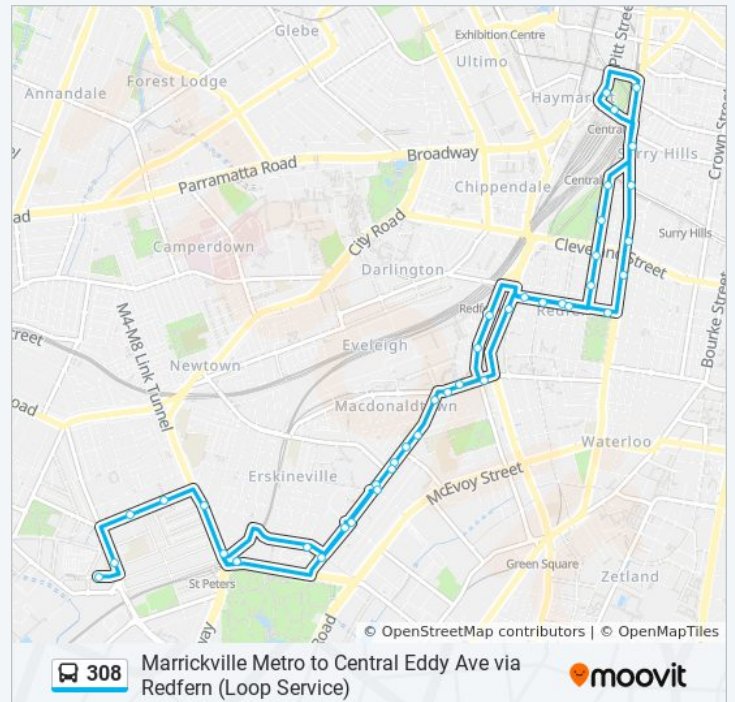

Henderson Rd before Garden St

Wyndham St at Boundary St

Redfern Station, Gibbons St, Stand B

Redfern St after Regent St

Redfern St at Pitt St

Chalmers St after Wells St

Chalmers St before Cleveland St

Prince Alfred Park, Chalmers St

Central Station, Chalmers St, Stand G

Elizabeth St at Hay St

Pitt St opp Barlow St

Central Station, Eddy Ave, Stand C

Central Station, Elizabeth St, Stand E

Elizabeth St at Devonshire St

Elizabeth St before Cleveland St

Elizabeth St at Cooper St

Redfern Park, Redfern St

Redfern St at Pitt St

Redfern St at George St

Redfern Station, Regent St, Stand C

Henderson Rd at Wyndham St

Henderson Rd before Mitchell Rd

Mitchell Rd at Buckland St

Mitchell Rd opp Copeland St

Mitchell Rd opp Erskineville Oval

Mitchell Rd at Maddox St

308 bus Info

Direction: St. Peters Station

Stops: 41

Trip Duration: 36 min

Line Summary: