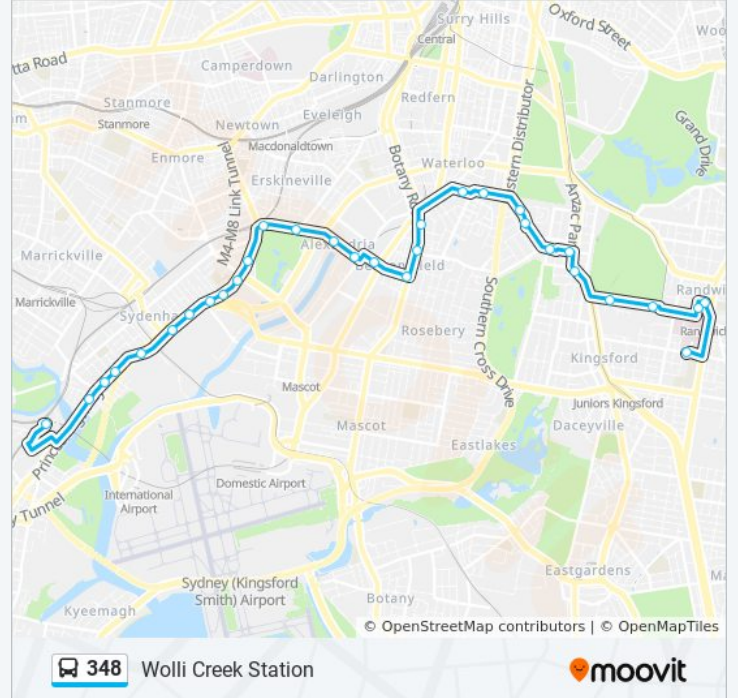

## 348 bus Info

**Direction:** Green Square

**Stops:** 13

**Trip Duration:** 29 min

**Line Summary:**

**Direction: Prince of Wales Hospital, Barker St**

33 stops

[VIEW LINE SCHEDULE](#)

**348 bus Info**

**Direction:** Prince of Wales Hospital, Barker St

**Stops:** 33

**Trip Duration:** 47 min

**Line Summary:**

Green Square Station, Botany Rd, Stand B

O'Dea Ave after Bourke St

O'Dea Ave at Sam Sing St

**348 bus Info**

**Direction:** Wolli Creek Station  
**Stops:** 31  
**Trip Duration:** 47 min  
**Line Summary:**

Botany Rd at Epsom Rd

Collins St at Botany Rd

Collins St after O'Riordan St

Huntley St after Bourke Rd

Princes Hwy opp Railway Rd

IKEA Tempe, Princes Hwy

Princes Hwy before Smith St

Princes Hwy at Fanning St

Princes Hwy after Station St

Wolli Creek Station, Discovery Point PI

348 bus time schedules and route maps are available in an offline PDF at [moovitapp.com](https://moovitapp.com). Use the [Moovit App](#) to see live bus times, train schedule or subway schedule, and step-by-step directions for all public transit in Sydney.