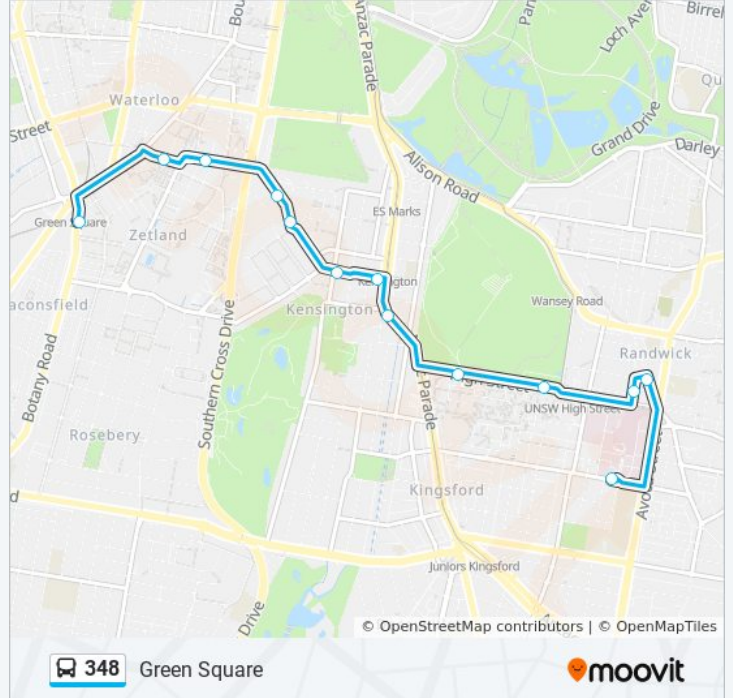

## Direction: Green Square

13 stops

[VIEW LINE SCHEDULE](#)

Prince of Wales Hospital, Barker St, Gate 1

Belmore Rd opp Royal Randwick Shopping Centre

Clara St opp Blenheim St

UNSW Gate 8, High St

UNSW Gate 2, High St

## 348 bus Info

**Direction:** Green Square

**Stops:** 13

**Trip Duration:** 29 min

**Line Summary:**

**Direction: Prince of Wales Hospital, Barker St**

33 stops

[VIEW LINE SCHEDULE](#)

**348 bus Info**

**Direction:** Prince of Wales Hospital, Barker St

**Stops:** 33

**Trip Duration:** 47 min

**Line Summary:**

Green Square Station, Botany Rd, Stand B

O'Dea Ave after Bourke St

O'Dea Ave at Sam Sing St

**Direction: Wolli Creek Station**

31 stops

[VIEW LINE SCHEDULE](#)

Prince of Wales Hospital, Barker St, Gate 1  
 Belmore Rd opp Royal Randwick Shopping Centre  
 Clara St opp Blenheim St  
 UNSW Gate 8, High St  
 UNSW Gate 2, High St  
 Anzac Pde before Addison St  
 Todman Ave after Anzac Pde  
 Todman Ave at Balfour Rd  
 Todman Ave at Baker St  
 Todman Ave at Carminya St  
 O'Dea Ave at Grandstand Pde  
 O'Dea Ave before Bourke St  
 Green Square Station, Botany Rd, Stand C