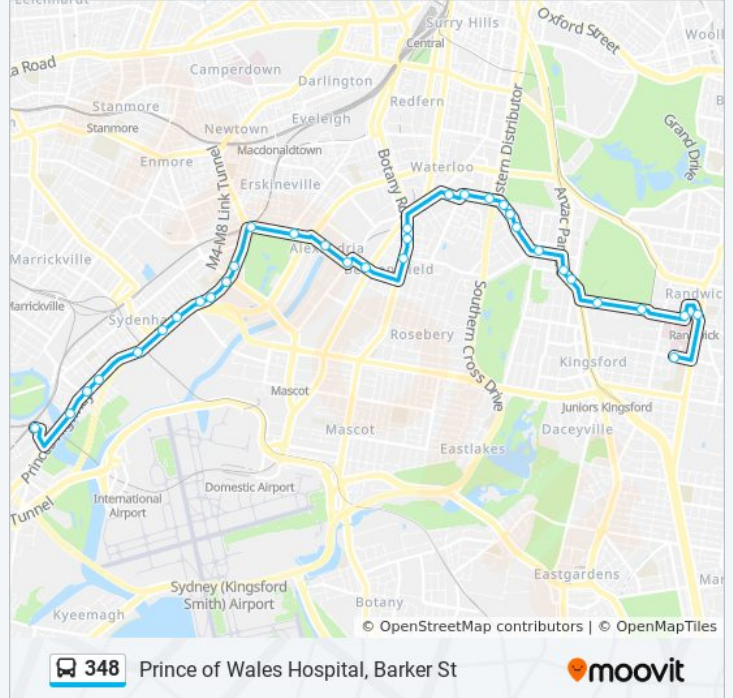

## 348 bus Info

**Direction:** Green Square

**Stops:** 13

**Trip Duration:** 29 min

**Line Summary:**

**Direction: Prince of Wales Hospital, Barker St**

33 stops

[VIEW LINE SCHEDULE](#)

**348 bus Info**

**Direction:** Prince of Wales Hospital, Barker St

**Stops:** 33

**Trip Duration:** 47 min

**Line Summary:**

Green Square Station, Botany Rd, Stand B

O'Dea Ave after Bourke St

O'Dea Ave at Sam Sing St

High St opp UNSW Gate 8

Clara St at Blenheim St

Belmore Rd at Avoca St

Barker St opp Prince of Wales Hospital

### Direction: Tempe Depot (Out)

29 stops

[VIEW LINE SCHEDULE](#)

Prince of Wales Hospital, Barker St, Gate 1

Belmore Rd opp Royal Randwick Shopping Centre

Clara St opp Blenheim St

UNSW Gate 8, High St

UNSW Gate 2, High St