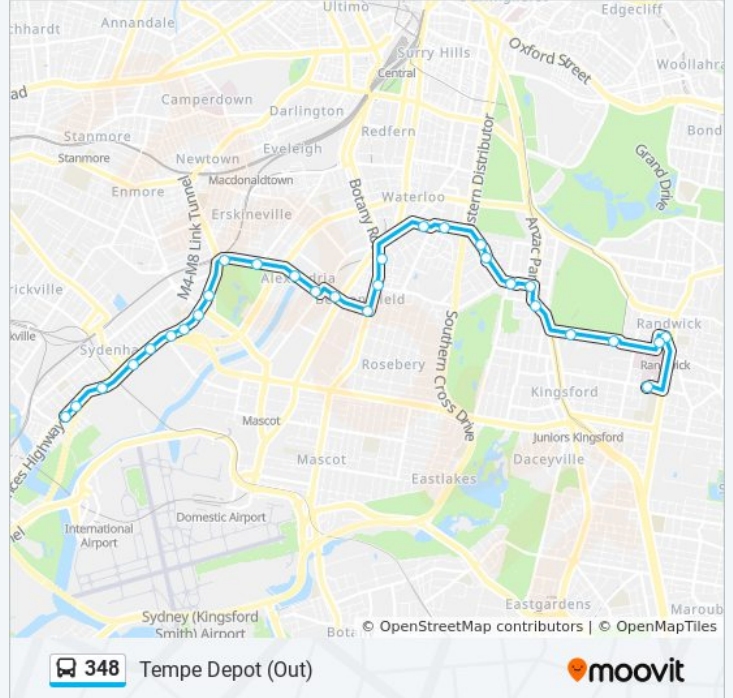

**348 bus Info**

**Direction:** Prince of Wales Hospital, Barker St

**Stops:** 33

**Trip Duration:** 47 min

**Line Summary:**

Green Square Station, Botany Rd, Stand B

O'Dea Ave after Bourke St

O'Dea Ave at Sam Sing St

### Direction: Tempe Depot (Out)

29 stops

[VIEW LINE SCHEDULE](#)

Prince of Wales Hospital, Barker St, Gate 1

Belmore Rd opp Royal Randwick Shopping Centre

Clara St opp Blenheim St

UNSW Gate 8, High St

UNSW Gate 2, High St

### 348 bus Info

**Direction:** Tempe Depot (Out)

**Stops:** 29

**Trip Duration:** 36 min

**Line Summary:**

Collins St at Botany Rd  
 Collins St after O'Riordan St  
 Huntley St after Bourke Rd  
 Huntley St at Burrows Rd  
 Sydney Park Rd opp Mitchell Rd  
 Sydney Park, Sydney Park Rd  
 Princes Hwy opp Short St  
 Princes Hwy at Victoria St  
 Princes Hwy opp St Peters Anglican Church  
 Princes Hwy before Canal Rd  
 Princes Hwy opp Sutherland St  
 Princes Hwy opp Railway Rd  
 IKEA Tempe, Princes Hwy  
 Princes Hwy before Smith St  
 Princes Hwy at Fanning St

**Direction: Wolli Creek Station**

31 stops

[VIEW LINE SCHEDULE](#)

Prince of Wales Hospital, Barker St, Gate 1  
 Belmore Rd opp Royal Randwick Shopping Centre  
 Clara St opp Blenheim St  
 UNSW Gate 8, High St  
 UNSW Gate 2, High St  
 Anzac Pde before Addison St  
 Todman Ave after Anzac Pde  
 Todman Ave at Balfour Rd  
 Todman Ave at Baker St  
 Todman Ave at Carminya St  
 O'Dea Ave at Grandstand Pde  
 O'Dea Ave before Bourke St  
 Green Square Station, Botany Rd, Stand C