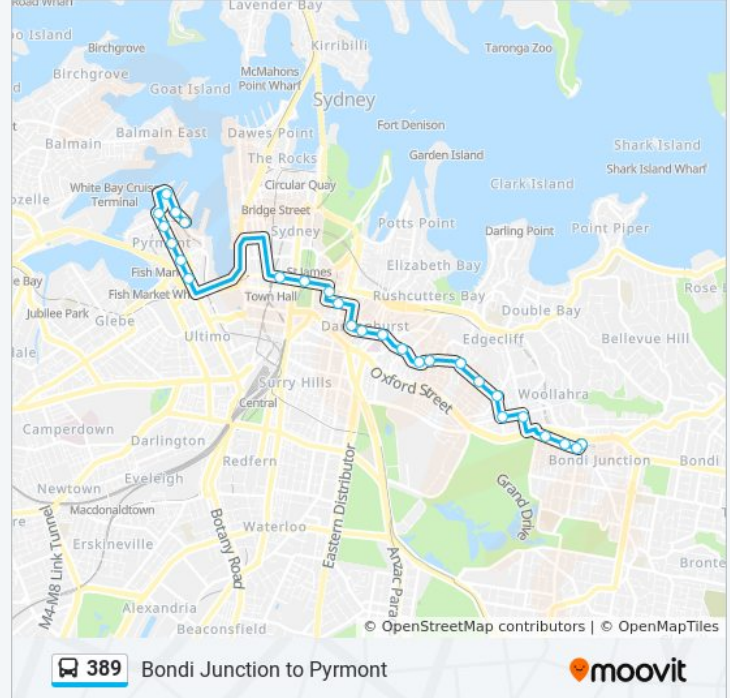

Direction: Bondi Jct. Interchange

27 stops

[VIEW LINE SCHEDULE](#)

- The Star, Pirrama Rd
- Pirrama Rd after Jones Bay Rd
- Pirrama Rd opp Pirrama Park
- Pirrama Rd at Harris St
- Harris St opp John Street Square Light Rail
- Union Square, Harris St
- Harris St at Pyrmont Bridge Rd
- Harris St at Allen St
- Town Hall Station, Park St, Stand H
- Hyde Park, Park St, Stand B
- Yurong St after William St
- Stanley St at Crown St
- Bourke St before Burton St
- Burton St opp National Art School
- Burton St opp St Vincent's Hospital
- Macdonald St at Liverpool St
- Glenmore Rd opp Royal Hospital for Women Park
- Five Ways Paddington, Glenmore Rd
- Gurner St at Cascade St
- Hargrave St after Elizabeth St
- Hargrave St at Jersey Rd

389 bus Info

Direction: Bondi Jct. Interchange

Stops: 27

Trip Duration: 39 min

Line Summary:

Woollahra Shops, Moncur St

Ocean St at Queen St

Oxford St after York Rd

Oxford St opp Denison St

Oxford St at Newland St

Bondi Junction Station, Stand G

Direction: Park St, City

9 stops

[VIEW LINE SCHEDULE](#)

The Star, Pirrama Rd

Pirrama Rd after Jones Bay Rd

- Bondi Junction Station, Grafton St, Stand R
- Oxford St after Newland St
- Oxford St at Denison St
- Oxford St before York Rd
- Ocean St at Queen St
- Woollahra Shops, Queen St
- Moncur St at Jersey Rd
- Hargrave St at Elizabeth St
- Gurner St at Cascade St
- Five Ways Paddington, Glenmore Rd
- Royal Hospital for Women Park, Glenmore Rd
- Brown St at Macdonald St
- Macdonald St at Liverpool St
- St Vincent's Hospital, Burton St
- National Art School, Burton St
- Bourke St at Liverpool St
- Stanley St at Crown St
- Australian Museum, William St