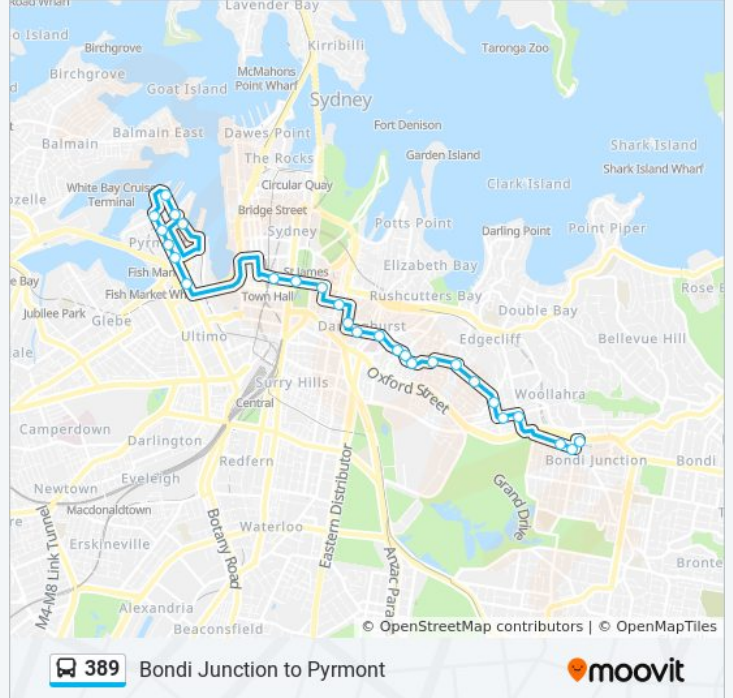

Direction: Bondi Jct. Interchange

27 stops

[VIEW LINE SCHEDULE](#)

- The Star, Pirrama Rd
- Pirrama Rd after Jones Bay Rd
- Pirrama Rd opp Pirrama Park
- Pirrama Rd at Harris St
- Harris St opp John Street Square Light Rail
- Union Square, Harris St
- Harris St at Pyrmont Bridge Rd
- Harris St at Allen St
- Town Hall Station, Park St, Stand H
- Hyde Park, Park St, Stand B
- Yurong St after William St
- Stanley St at Crown St
- Bourke St before Burton St
- Burton St opp National Art School
- Burton St opp St Vincent's Hospital
- Macdonald St at Liverpool St
- Glenmore Rd opp Royal Hospital for Women Park
- Five Ways Paddington, Glenmore Rd
- Gurner St at Cascade St
- Hargrave St after Elizabeth St
- Hargrave St at Jersey Rd

Oxford St opp Denison St

Oxford St at Newland St

Bondi Junction Station, Stand G

Direction: Park St, City

9 stops

[VIEW LINE SCHEDULE](#)

The Star, Pirrama Rd

Pirrama Rd after Jones Bay Rd

389 bus Info

Direction: The Star

Stops: 28

Trip Duration: 40 min

Line Summary:

Hyde Park, Park St, Stand C

Town Hall Station, Park St, Stand J

Harris St after Allen St

Harris St after Pyrmont Bridge Rd

Harris St opp Union Square

John Street Square Light Rail, Harris St

Harris St at Bowman St

Pirrama Park, Pirrama Rd

Pirrama Rd before Darling Island Rd

The Star, Pirrama Rd, Set Down