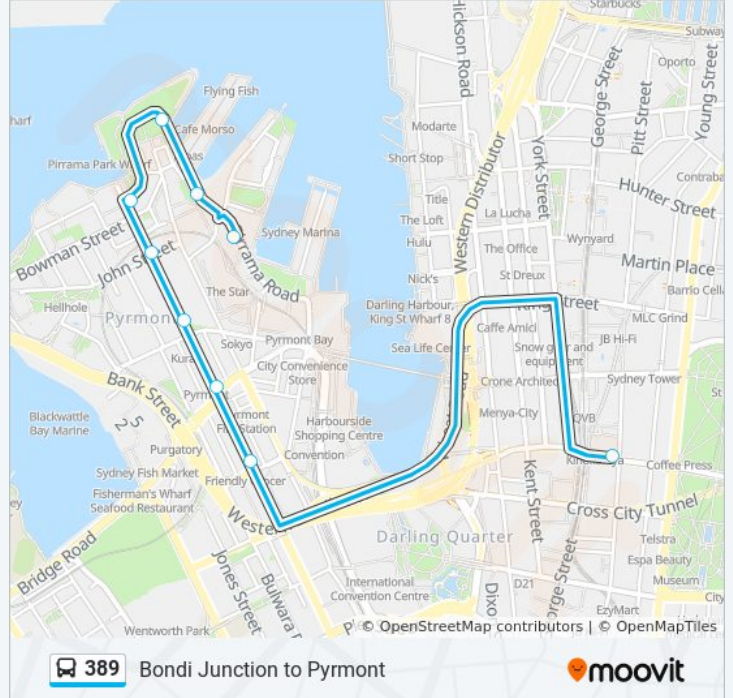

Direction: Bondi Jct. Interchange

27 stops

[VIEW LINE SCHEDULE](#)

- The Star, Pirrama Rd
- Pirrama Rd after Jones Bay Rd
- Pirrama Rd opp Pirrama Park
- Pirrama Rd at Harris St
- Harris St opp John Street Square Light Rail
- Union Square, Harris St
- Harris St at Pyrmont Bridge Rd
- Harris St at Allen St
- Town Hall Station, Park St, Stand H
- Hyde Park, Park St, Stand B
- Yurong St after William St
- Stanley St at Crown St
- Bourke St before Burton St
- Burton St opp National Art School
- Burton St opp St Vincent's Hospital
- Macdonald St at Liverpool St
- Glenmore Rd opp Royal Hospital for Women Park
- Five Ways Paddington, Glenmore Rd
- Gurner St at Cascade St
- Hargrave St after Elizabeth St
- Hargrave St at Jersey Rd

Oxford St opp Denison St

Oxford St at Newland St

Bondi Junction Station, Stand G

Direction: Park St, City

9 stops

[VIEW LINE SCHEDULE](#)

The Star, Pirrama Rd

Pirrama Rd after Jones Bay Rd

Pirrama Rd opp Pirrama Park

Pirrama Rd at Harris St

Harris St opp John Street Square Light Rail

Union Square, Harris St

Harris St at Pyrmont Bridge Rd

Harris St at Allen St

Town Hall Station, Park St, Stand H

389 bus Info

Direction: Park St, City

Stops: 9

Trip Duration: 15 min

Line Summary:

Direction: The Star

28 stops

[VIEW LINE SCHEDULE](#)