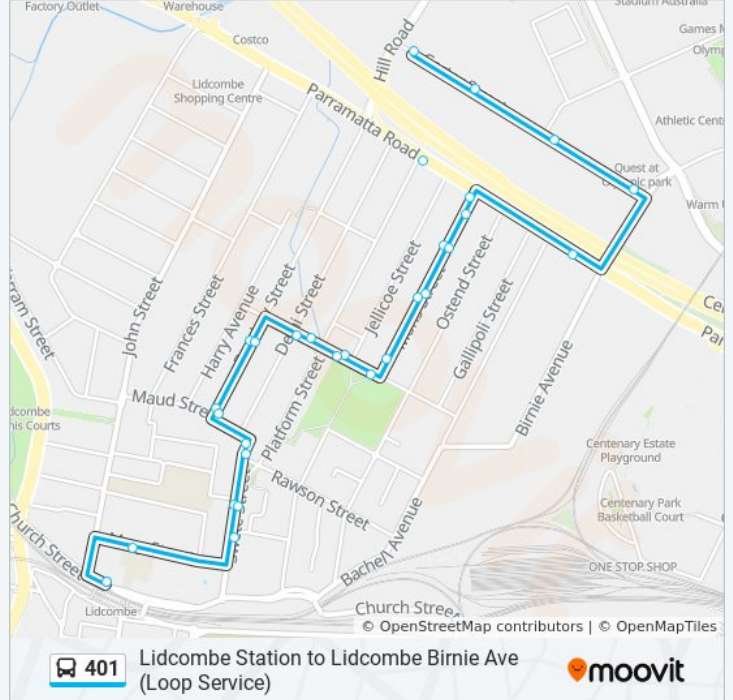

58 Mons St

38 Mons St

Phillips Park, Nicholas St

Nicholas St opp Jellicoe St

Nicholas St at Delhi St

Bombay St after Nicholas St

Bombay St at Maud St

Swete St at Rawson St

Swete St opp Mills St

Swete St at Union St

St Joachim's Primary School, Mary St

Lidcombe Station, Church St, Stand A

401 bus time schedules and route maps are available in an offline PDF at moovitapp.com. Use the [Moovit App](#) to see live bus times, train schedule or subway schedule, and step-by-step directions for all public transit in Sydney.

[About Moovit](#) · [MaaS Solutions](#) · [Supported Countries](#) · [Mooviter Community](#)

© 2024 Moovit - All Rights Reserved

Check Live Arrival Times