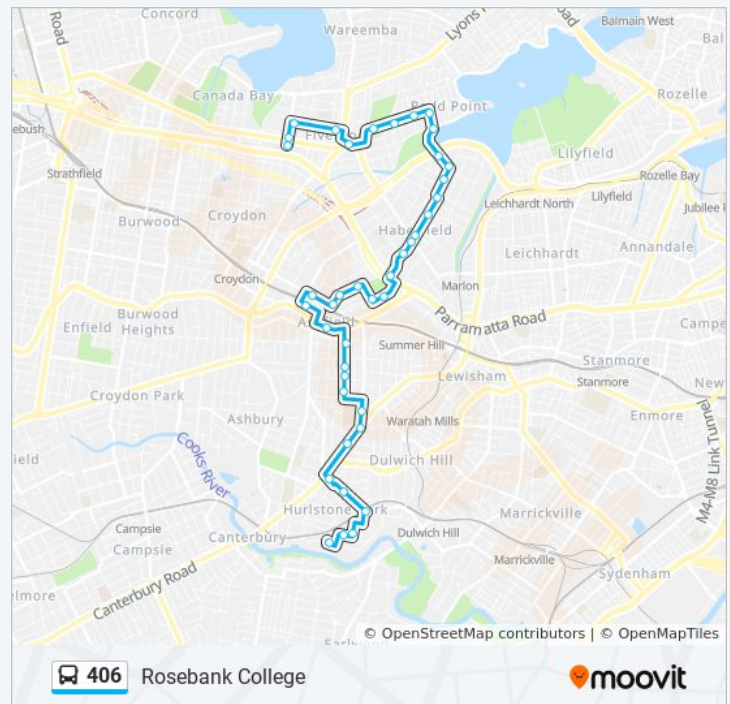

 406

Keir Ave Hurlstone Pk

Get The App

The 406 bus line (Keir Ave Hurlstone Pk) has 3 routes. For regular weekdays, their operation hours are:
 (1) Keir Ave Hurlstone Pk: 6:06 AM - 6:10 PM(2) Ramsay Rd and First Ave: 6:30 AM - 6:30 PM(3) Rosebank College: 7:25 AM

Use the Moovit App to find the closest 406 bus station near you and find out when is the next 406 bus arriving.

Direction: Keir Ave Hurlstone Pk

35 stops

[VIEW LINE SCHEDULE](#)

- Ramsay Rd after First Ave
- Ramsay Rd at Fairlight St
- Ingham Ave at First Ave
- First Ave at Heath St
- Rodd Point Shops, Arthur St
- Arthur St before Henley Marine Dr
- Mortley Ave after Dobroyd Pde
- Robson Park, Mortley Ave
- Boomerang St opp Loudon Ave
- Boomerang St at Waratah St
- Dalhousie St at Barton Ave
- St Joan of Arc Church, Dalhousie St
- Haberfield Shops, Dalhousie St
- St David's Uniting Church, Dalhousie St
- Dalhousie St before Parramatta Rd
- Ashfield Bowling Club, Orpington St
- Ashfield Park, Orpington St
- Orpington St opp Chandos St
- Orpington St at Elizabeth St
- Elizabeth St after Charlotte St
- Ashfield Station, Brown St, Stand B

406 bus Info

Direction: Keir Ave Hurlstone Pk

Stops: 35

Trip Duration: 30 min

Line Summary:

Liverpool Rd at Murrell St

Allman Park, Victoria St

Victoria St opp The Sydney Private Hospital

Garfield St before Harris Rd

Harris Rd opp Rosebank College

Direction: Rosebank College

Stops: 39

Trip Duration: 50 min

Line Summary:

406 bus time schedules and route maps are available in an offline PDF at moovitapp.com. Use the [Moovit App](#) to see live bus times, train schedule or subway schedule, and step-by-step directions for all public transit in Sydney.