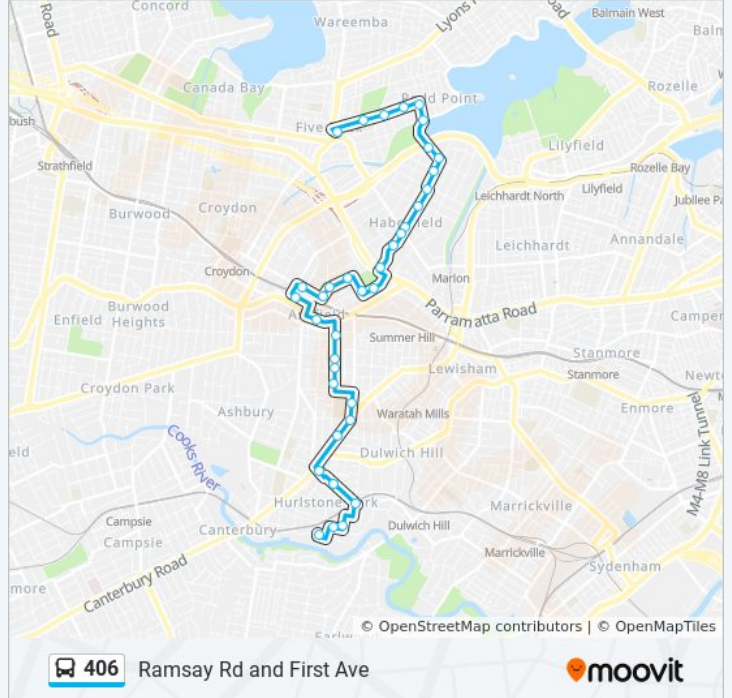

406 bus Info

Direction: Keir Ave Hurlstone Pk

Stops: 35

Trip Duration: 30 min

Line Summary:

Liverpool Rd at Murrell St

Allman Park, Victoria St

Victoria St opp The Sydney Private Hospital

Crinan St at Dunstaffenage St

Floss St opp Hurlstone Park Station

Hopetoun St at Burnett St

Burnett St at Foord Ave

Keir Ave at Hurlstone Ave

Direction: Ramsay Rd and First Ave

36 stops

[VIEW LINE SCHEDULE](#)

406 bus Info

Direction: Ramsay Rd and First Ave

Stops: 36

Trip Duration: 31 min

Line Summary:

Elizabeth St at Charlotte St
 Orpington St at Elizabeth St
 Orpington St at Chandos St
 Orpington St opp Pembroke St
 Pembroke St at Ormond St
 Ashfield Park, Ormond St
 Dalhousie St at Parramatta Rd
 Dalhousie St opp St David's Uniting Church
 Haberfield Shops, Dalhousie St
 Haberfield Library, Dalhousie St
 Dalhousie St at Martin St
 Dalhousie St at Waratah St
 Boomerang St at Crane Ave
 Mortley Ave opp Robson Park
 Mortley Ave before Dobroyd Pde
 Henley Marine Dr at Arthur St
 Rodd Point Shops, Arthur St
 First Ave at Heath St
 First Ave before Ingham Ave
 Domremy College, First Ave
 Ramsay Rd after First Ave

Direction: Rosebank College

39 stops

[VIEW LINE SCHEDULE](#)

Keir Ave at Hurlstone Ave
 Burnett St at Railway St
 Hopetoun St after Burnett St
 Hurlstone Park Station, Floss St
 Crinan St at Dunstaffenage St
 Crinan St opp Canterbury-Hurlstone Park RSL Club
 Yeo Park Infants School, Old Canterbury Rd