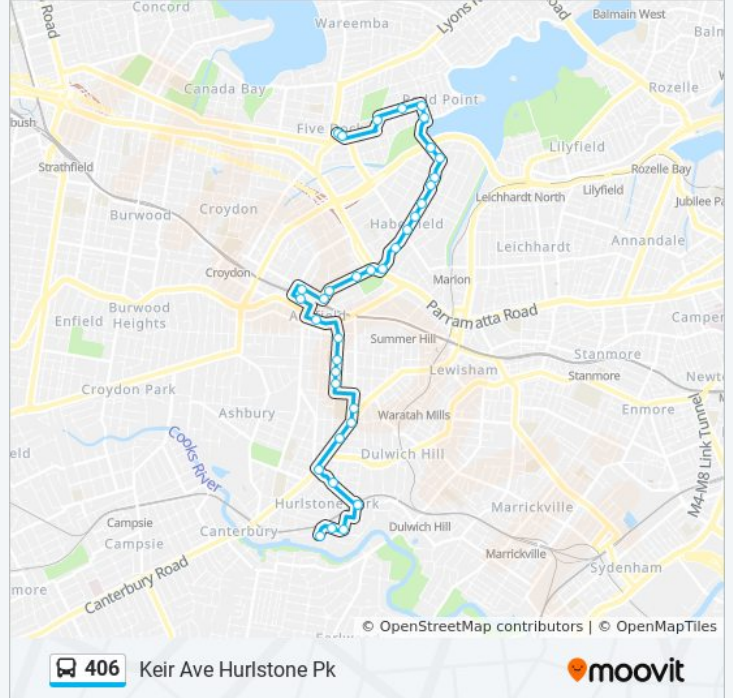

Use the Moovit App to find the closest 406 bus station near you and find out when is the next 406 bus arriving.

Direction: Keir Ave Hurlstone Pk

35 stops

[VIEW LINE SCHEDULE](#)

- Ramsay Rd after First Ave
- Ramsay Rd at Fairlight St
- Ingham Ave at First Ave
- First Ave at Heath St
- Rodd Point Shops, Arthur St
- Arthur St before Henley Marine Dr
- Mortley Ave after Dobroyd Pde
- Robson Park, Mortley Ave
- Boomerang St opp Loudon Ave
- Boomerang St at Waratah St
- Dalhousie St at Barton Ave
- St Joan of Arc Church, Dalhousie St
- Haberfield Shops, Dalhousie St
- St David's Uniting Church, Dalhousie St
- Dalhousie St before Parramatta Rd
- Ashfield Bowling Club, Orpington St
- Ashfield Park, Orpington St
- Orpington St opp Chandos St
- Orpington St at Elizabeth St
- Elizabeth St after Charlotte St
- Ashfield Station, Brown St, Stand B

406 bus Info

Direction: Keir Ave Hurlstone Pk

Stops: 35

Trip Duration: 30 min

Line Summary:

Liverpool Rd at Murrell St

Allman Park, Victoria St

Victoria St opp The Sydney Private Hospital

Victoria St at Clissold St

Victoria St opp Cardinal Freeman Village

Prospect Rd opp Trinity Grammar School

Old Canterbury Rd opp Yeo Park

Old Canterbury Rd opp Yeo Park Infants School

Canterbury-Hurlstone Park RSL Club, Crinan St

Crinan St at Dunstaffenage St

Floss St opp Hurlstone Park Station

Hopetoun St at Burnett St

Burnett St at Foord Ave

Keir Ave at Hurlstone Ave

Direction: Ramsay Rd and First Ave

36 stops

[VIEW LINE SCHEDULE](#)