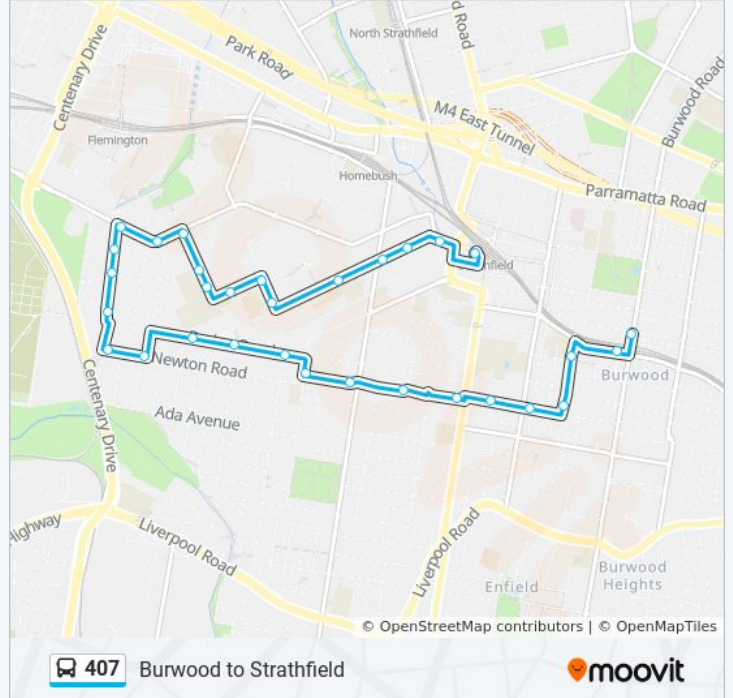

Direction: Burwood Stn (Burwood Rd)

Stops: 31

Trip Duration: 28 min

Line Summary:

Chalmers Rd at Albyn Rd

Albyn Rd before Homebush Rd

Albyn Rd at Parsons Ave

Albyn Rd at The Boulevard

Woodside Ave before Wentworth Rd

Woodside Ave at Oxford St

Conder St after Woodside Ave

Burwood Public School, Conder St

Burwood Station, Railway Pde, Stand A

Burwood Station, Burwood Rd, Stand G

Direction: Burwood Westfield

31 stops

[VIEW LINE SCHEDULE](#)

Strathfield Station, Albert Rd, Stand H

Albert Rd at Elva St

Albert Rd opp Duke St

Albert Rd at Homebush Rd

Strathfield Girls High School, Albert Rd

Dickson St after Albert Rd

407 bus Info

Direction: Burwood Westfield

Stops: 31

Trip Duration: 23 min

Line Summary:

Barker Rd opp Wilson St

Australian Catholic University, Barker Rd

Barker Rd opp Wallis Ave