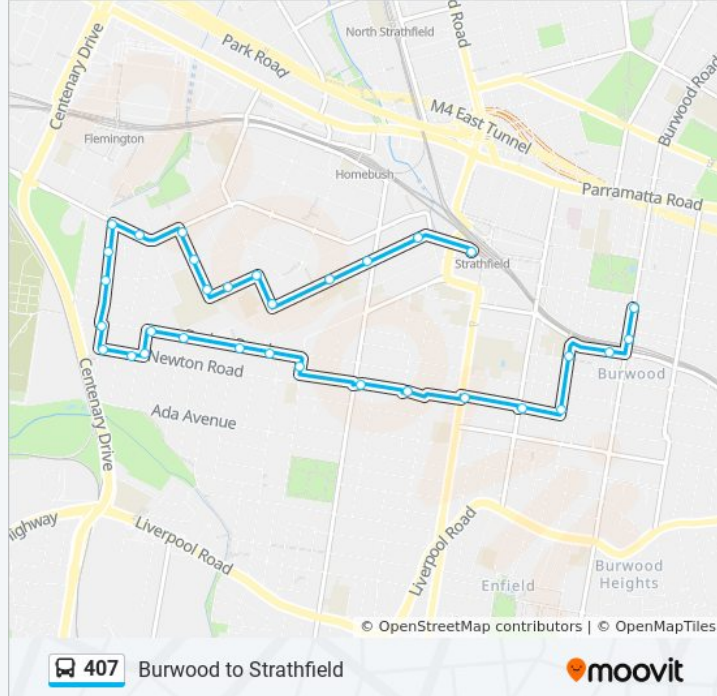

Woodside Ave before Wentworth Rd

Woodside Ave at Oxford St

Conder St after Woodside Ave

Burwood Public School, Conder St

Burwood Station, Railway Pde, Stand A

Burwood Station, Burwood Rd, Stand G

Direction: Burwood Westfield

407 bus Info

Direction: Strathfield Stn (Sth Side)

Stops: 32

Trip Duration: 23 min

Line Summary:

Newton Rd at Pemberton St

Pemberton St at Barker Rd

Pemberton St at Shortland Ave

19 Pemberton St

Pemberton St at Arthur St

Arthur St at Fraser St

Francis St at Arthur St

Francis St at Shortland Ave

St Patrick's College, Francis St, Stand F

Merley Rd after Francis St

Merley Rd at Dickson St

Dickson St at Albert Rd

Albert Rd opp Strathfield Girls High School

Albert Rd at Homebush Rd

Albert Rd before Elva St

Strathfield Station, Albert Rd, Stand H

407 bus time schedules and route maps are available in an offline PDF at moovitapp.com. Use the [Moovit App](#) to see live bus times, train schedule or subway schedule, and step-by-step directions for all public transit in Sydney.