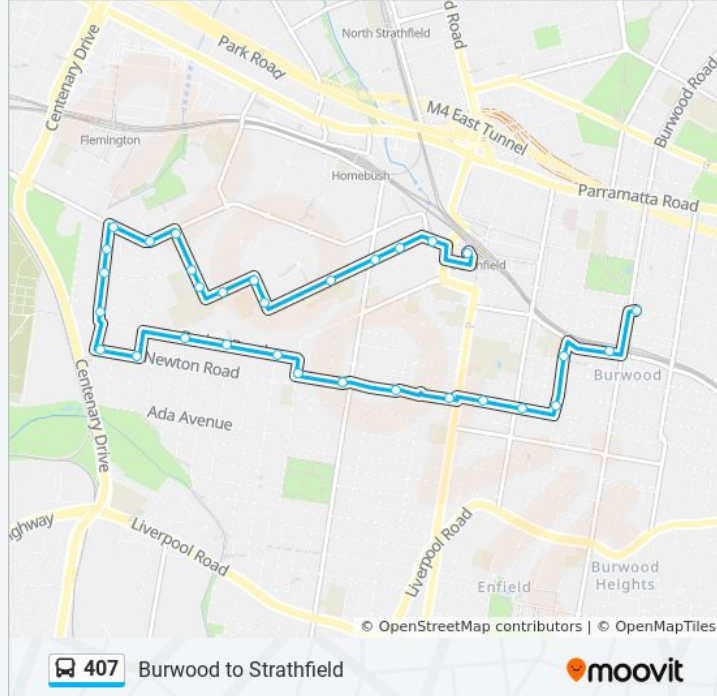

407 bus Info

Direction: Burwood Westfield

Stops: 31

Trip Duration: 23 min

Line Summary:

Barker Rd opp Wilson St

Australian Catholic University, Barker Rd

Barker Rd opp Wallis Ave

Chalmers Rd at Albyn Rd

Albyn Rd before Homebush Rd

Albyn Rd at Parsons Ave

Albyn Rd at The Boulevarde

Woodside Ave before Wentworth Rd

Woodside Ave at Oxford St

Conder St after Woodside Ave

Burwood Public School, Conder St

Burwood Station, Railway Pde, Stand A

Westfield Burwood, Victoria St

Direction: Strathfield Stn (Sth Side)

32 stops

[VIEW LINE SCHEDULE](#)

Westfield Burwood, Burwood Rd

Burwood Station, Burwood Rd, Stand H

Strathfield Stn (Sth Side) Route Timetable:

Sunday	8:32 AM - 6:32 PM
Monday	6:27 AM - 7:32 PM
Tuesday	6:27 AM - 7:32 PM
Wednesday	6:27 AM - 7:32 PM
Thursday	6:27 AM - 7:32 PM
Friday	8:32 AM - 6:32 PM
Saturday	7:32 AM - 7:32 PM