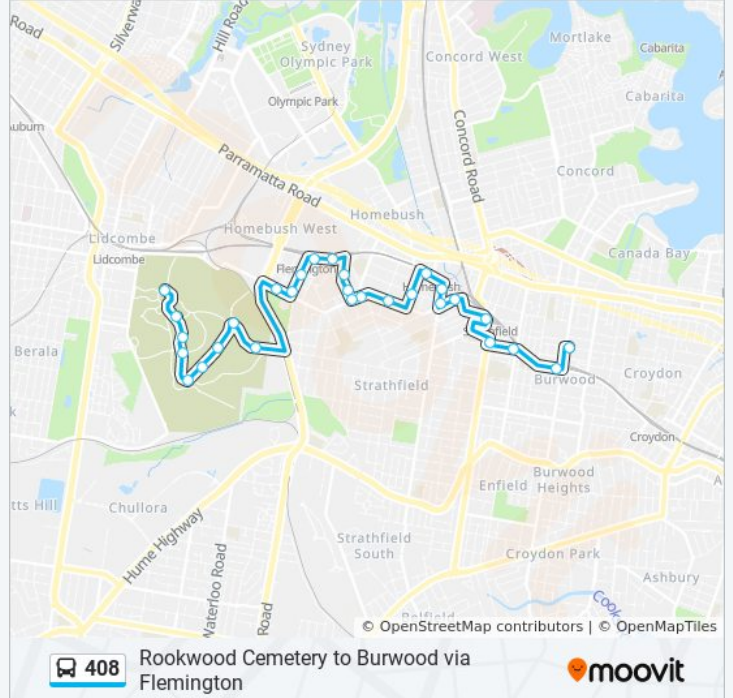

408 bus Info

Direction: Burwood Westfield

Stops: 29

Trip Duration: 36 min

Line Summary:

Strathfield Library, Rochester St

Homebush Station, The Crescent

Homebush Rd opp Burlington Rd

Homebush Rd opp Abbotsford Rd

Beresford Rd before Elva St

Strathfield Station, Albert Rd, Stand H

The Boulevard at Morwick St

Morwick St at Wentworth Rd

Burwood Station, Railway Pde, Stand A

Westfield Burwood, Victoria St

Direction: Rookwood Cem.

32 stops

[VIEW LINE SCHEDULE](#)

Westfield Burwood, Burwood Rd

Burwood Station, Burwood Rd, Stand H

Burwood Station, Railway Pde, Stand D

Burwood Public School, Railway Pde

Morwick St after Wentworth Rd

408 bus Info

Direction: Rookwood Cem.

Stops: 32

Trip Duration: 33 min

Line Summary:

Hampstead Rd opp Exeter Rd

Henley Rd at Exeter Rd

Henley Rd at Arthur St