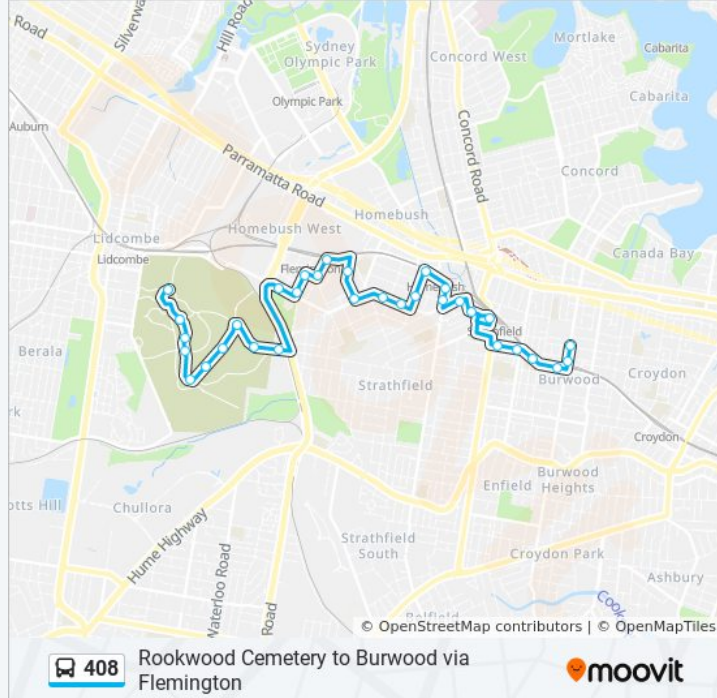

Hampstead Rd opp Exeter Rd

Henley Rd at Exeter Rd

Henley Rd at Arthur St

Arthur St opp Hornsey Rd

Weeroona Rd after Centenary Dr

Rookwood Cemetery, Anglican & Chinese & Orthodox

Rookwood Cemetery, General

Rookwood Cemetery, Crematorium Gardens & Jewish Grounds

Rookwood Cemetery, Lutheran & Methodist

Rookwood Cemetery, Catholic

Rookwood Cemetery, Chapel of Eternal Rest

Rookwood Cemetery, St Athanasios Greek Orthodox Church

Rookwood Cemetery, Independent

Rookwood Cemetery, St Michael the Archangel Chapel

408 bus time schedules and route maps are available in an offline PDF at moovitapp.com. Use the [Moovit App](#) to see live bus times, train schedule or subway schedule, and step-by-step directions for all public transit in Sydney.

[About Moovit](#) • [MaaS Solutions](#) • [Supported Countries](#) • [Mooviter Community](#)

© 2024 Moovit - All Rights Reserved

Check Live Arrival Times