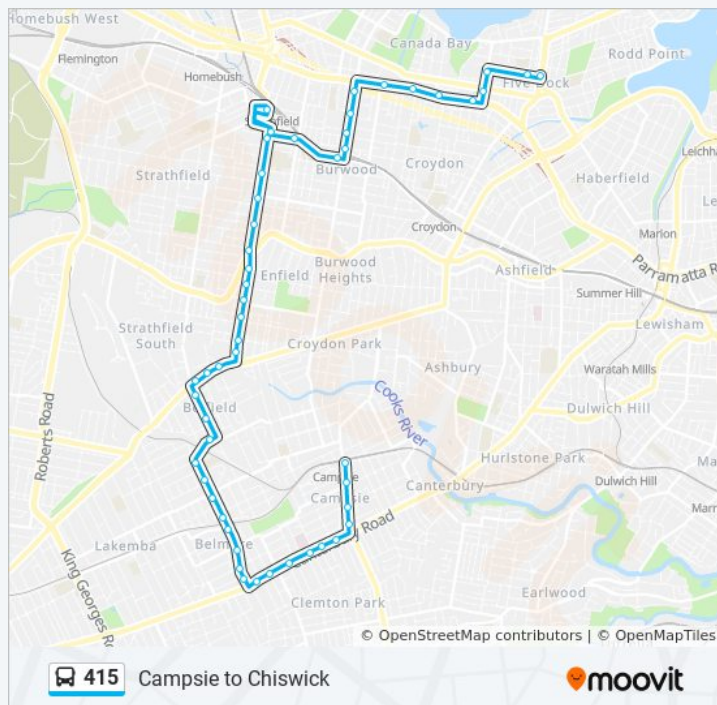

Direction: Five Dock Shops

Stops: 51

Trip Duration: 64 min

Line Summary:

The Boulevarde at Woodward Ave

Santa Maria del Monte, The Boulevarde

Strathfield Station, Albert Rd, Stand G

The Boulevarde at Morwick St

Morwick St at Wentworth Rd

Burwood Station, Railway Pde, Stand A

Burwood Station, Burwood Rd, Stand G

Burwood Rd opp Westfield Burwood

Burwood Park, Burwood Rd

Burwood Rd before Parramatta Rd

Concord Oval, Parramatta Rd