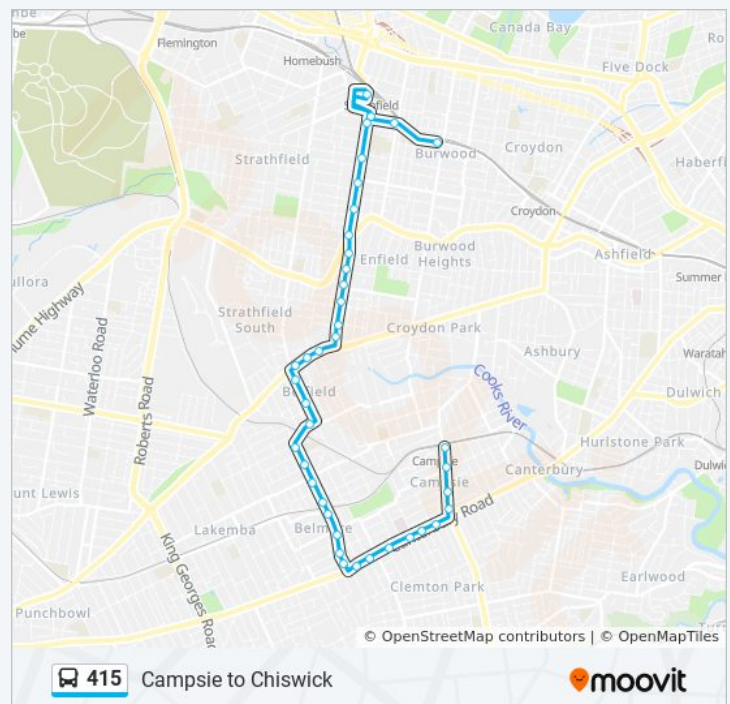

Burwood Rd opp Clarence St

Belfield Shops, Burwood Rd

Punchbowl Rd after Water St

Punchbowl Rd at Elliott St

Punchbowl Rd opp Margaret St

Coronation Pde after Punchbowl Rd

Coronation Pde at Chiswick St

Coronation Pde opp Tangarra St

415 bus Info

Direction: Burwood Station (Railway Pde)

Stops: 39

Trip Duration: 31 min

Line Summary:

Coronation Pde at Plymouth St

The Broadway, The Boulevarde

The Boulevarde at Highgate St