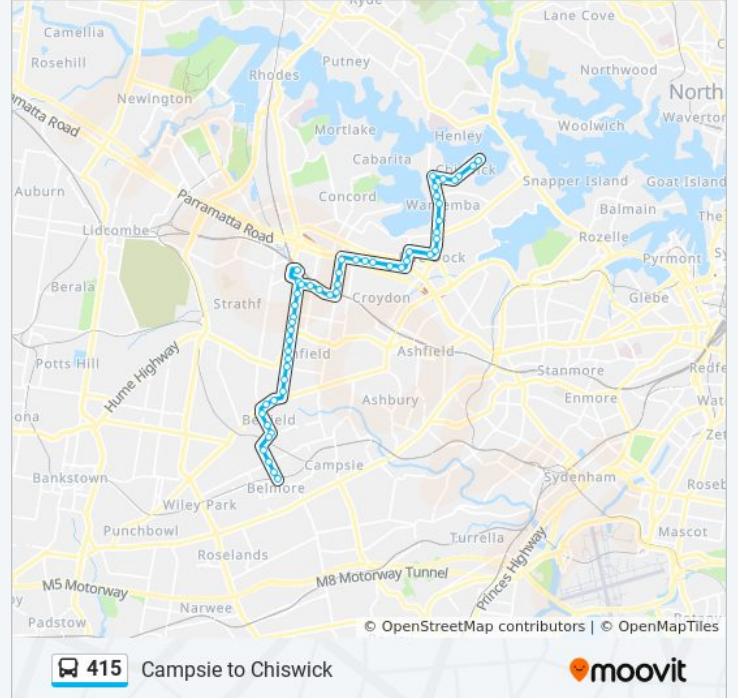

Westfield Burwood, Burwood Rd

Burwood Station, Burwood Rd, Stand H

Burwood Station, Railway Pde, Stand C

Burwood Public School, Railway Pde

Morwick St after Wentworth Rd

Morwick St before The Boulevarde

Strathfield Station, Albert Rd, Stand G

Belfield Shops, Burwood Rd

Burwood Rd at Clarence St

Burwood Rd before Bruce Ave

Burwood Rd at Burnham St

Belmore Boys High School, Burwood Rd

Burwood Rd at Lakemba St

Burwood Rd at Etela St

Belmore Station, Burwood Rd

Direction: Burwood Station (Railway Pde)

39 stops

[VIEW LINE SCHEDULE](#)

Campsie Station, South Pde, Stand E

Beamish St at Evaline St

Beamish St at Unara St

Dan's Corner, Beamish St

Canterbury Rd at Viking St

Canterbury Rd at Troy St

Canterbury Rd opp Canterbury Hospital

Canterbury Rd at Chelmsford Ave

Canterbury Rd at Platts Ave

Canterbury Rd opp Drummond St

Burwood Rd after Canterbury Rd

Burwood Rd at Chalmers St