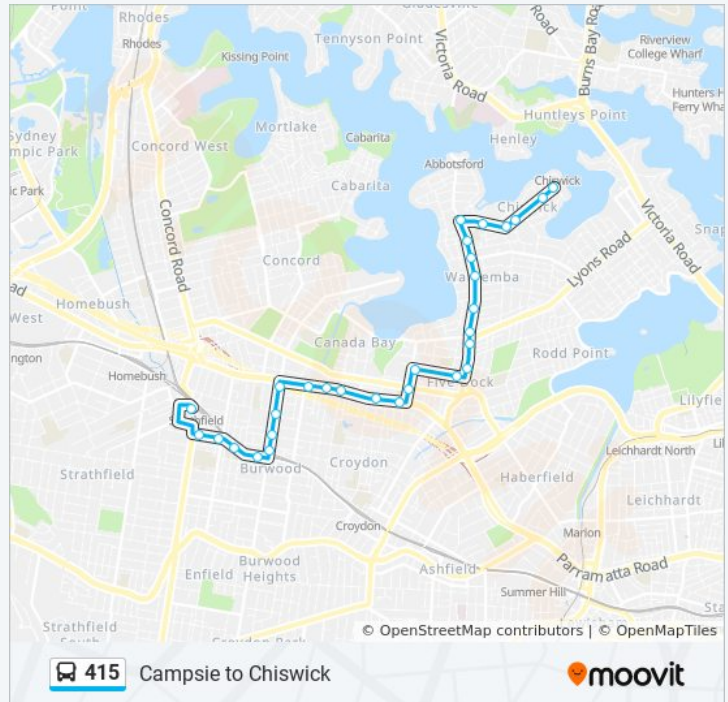

Parramatta Rd opp Concord Oval

Burwood Rd at Parramatta Rd

Burwood Rd opp Burwood Park

Westfield Burwood, Burwood Rd

Burwood Station, Burwood Rd, Stand H

Burwood Station, Railway Pde, Stand C

Burwood Public School, Railway Pde

Morwick St after Wentworth Rd

Morwick St before The Boulevarde

Strathfield Station, Albert Rd, Stand G

415 bus Info

Direction: Strathfield Stn (Sth Side)

Stops: 30

Trip Duration: 29 min

Line Summary: