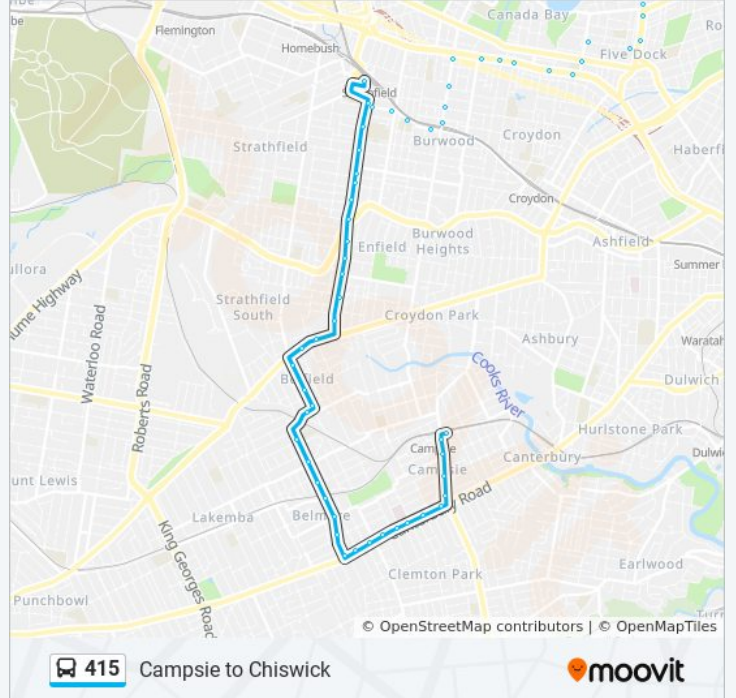

Punchbowl Rd at Margaret St

Punchbowl Rd at Scott St

Belfield Shops, Burwood Rd

Burwood Rd at Clarence St

Burwood Rd before Bruce Ave

Burwood Rd at Burnham St

Belmore Boys High School, Burwood Rd

Burwood Rd at Lakemba St

Burwood Rd at Etela St

Belmore Station, Burwood Rd

Belmore Shops, Burwood Rd
Burwood Rd at Reginald Ave
Burwood Rd before Canterbury Rd
Canterbury Rd at Drummond St
Canterbury Rd before Sharp St
Canterbury Rd opp Chelmsford Ave
Canterbury Rd at Tudor St
Canterbury Hospital, Canterbury Rd
Canterbury Rd opp Wade St
Canterbury Rd opp Viccliffe Ave
Beamish St opp Dan's Corner
Beamish St opp Unara St
Beamish St at Evaline St
ANZAC Mall, Beamish St
Campsie Station, South Pde, Stand D