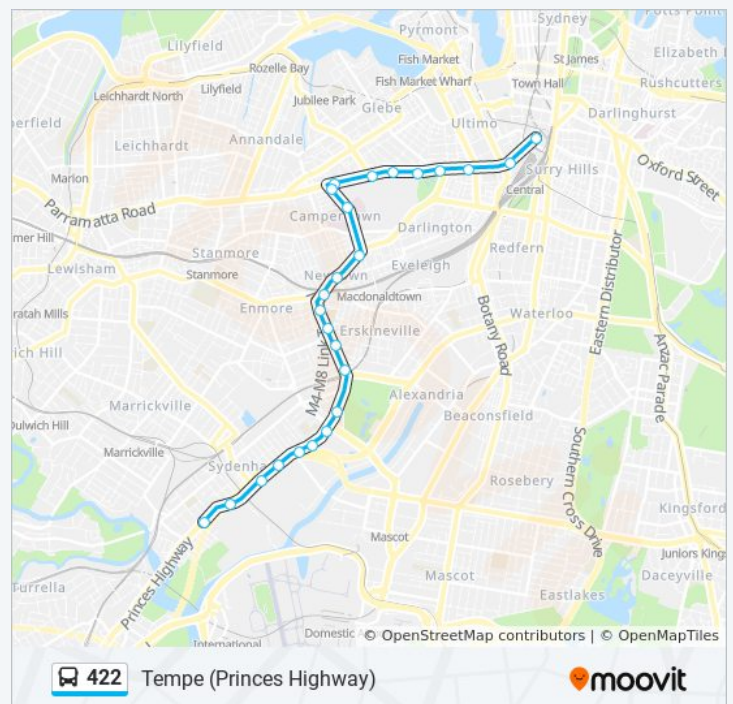

Regent St at Princes Hwy

Regent St opp Kogarah High School

Kogarah Station, Regent St, Stand D

Direction: Pitt St and Barlow St

42 stops

[VIEW LINE SCHEDULE](#)

Kogarah Station, Railway Pde, Stand C

Kogarah High School, Regent St

Parramatta Rd opp Victoria Park

Broadway Shopping Centre, Broadway

422 bus Info

Direction: Pitt St and Barlow St

Stops: 42

Trip Duration: 40 min

Line Summary:

University of Technology Sydney, Broadway

Central Station, Railway Square, Stand J

Pitt St before Hay St

Direction: Tempe (Princes Highway)

25 stops

[VIEW LINE SCHEDULE](#)

Pitt St opp Barlow St

Central Station, Railway Square, Stand L

Broadway at Buckland St

422 bus Info

Direction: Tempe (Princes Highway)

Stops: 25

Trip Duration: 30 min

Line Summary:

Direction: Tempe Depot (Out)

26 stops

[VIEW LINE SCHEDULE](#)