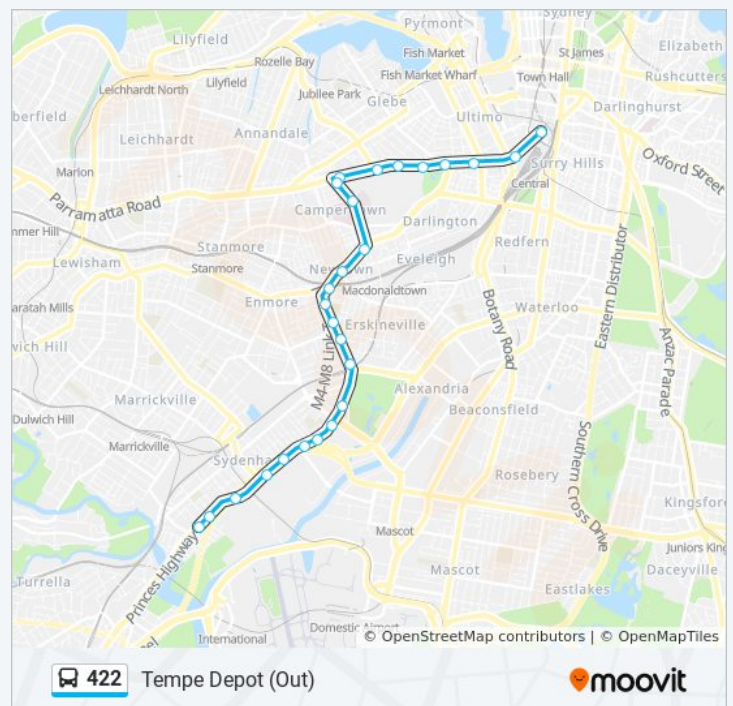

Parramatta Rd opp Victoria Park

Broadway Shopping Centre, Broadway

422 bus Info

Direction: Pitt St and Barlow St

Stops: 42

Trip Duration: 40 min

Line Summary:

University of Technology Sydney, Broadway

422 bus Info

Direction: Tempe (Princes Highway)

Stops: 25

Trip Duration: 30 min

Line Summary:

Direction: Tempe Depot (Out)

26 stops

[VIEW LINE SCHEDULE](#)

422 bus Time Schedule

Tempe Depot (Out) Route Timetable:

Sunday	6:22 PM
Monday	Not Operational
Tuesday	Not Operational
Wednesday	Not Operational
Thursday	Not Operational
Friday	6:22 PM
Saturday	Not Operational

422 bus Info

Direction: Tempe Depot (Out)

Stops: 26

Trip Duration: 29 min

Line Summary:

subway schedule, and step-by-step directions for all public transit in Sydney.

[About Moovit](#) · [MaaS Solutions](#) · [Supported Countries](#) · [Mooviter Community](#)