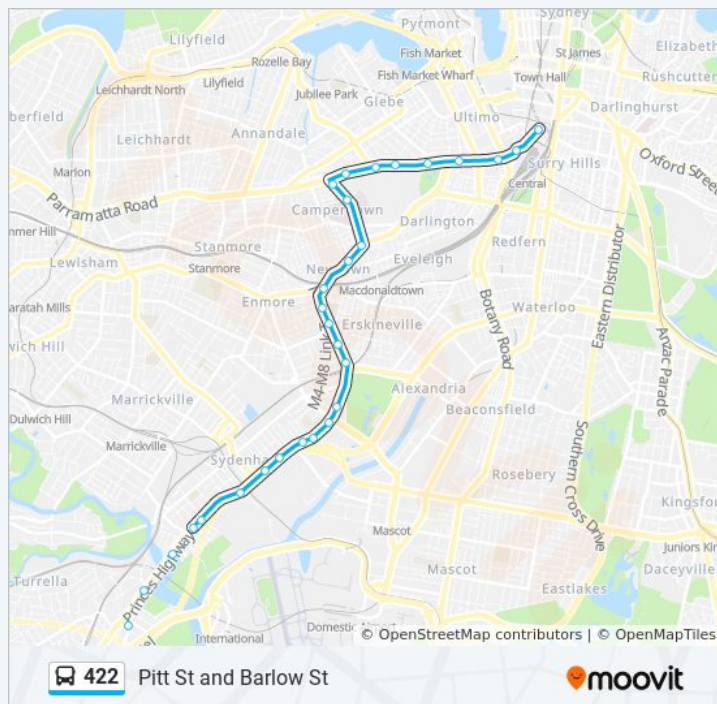

Regent St at Princes Hwy

Regent St opp Kogarah High School

Kogarah Station, Regent St, Stand D

Direction: Pitt St and Barlow St

42 stops

[VIEW LINE SCHEDULE](#)

Kogarah Station, Railway Pde, Stand C

Kogarah High School, Regent St

Regent St at Princes Hwy

Princes Hwy before Harrow Rd

Princes Hwy after Rockdale Plaza Dr

Rockdale Station, Geeves Ave, Stand A

Rockdale Town Hall, Bryant St

422 bus Time Schedule

Pitt St and Barlow St Route Timetable:

Parramatta Rd opp Victoria Park

Broadway Shopping Centre, Broadway

422 bus Info

Direction: Pitt St and Barlow St

Stops: 42

Trip Duration: 40 min

Line Summary:

University of Technology Sydney, Broadway

Central Station, Railway Square, Stand J

Pitt St before Hay St

Direction: Tempe (Princes Highway)

25 stops

[VIEW LINE SCHEDULE](#)

Pitt St opp Barlow St

Central Station, Railway Square, Stand L

Broadway at Buckland St